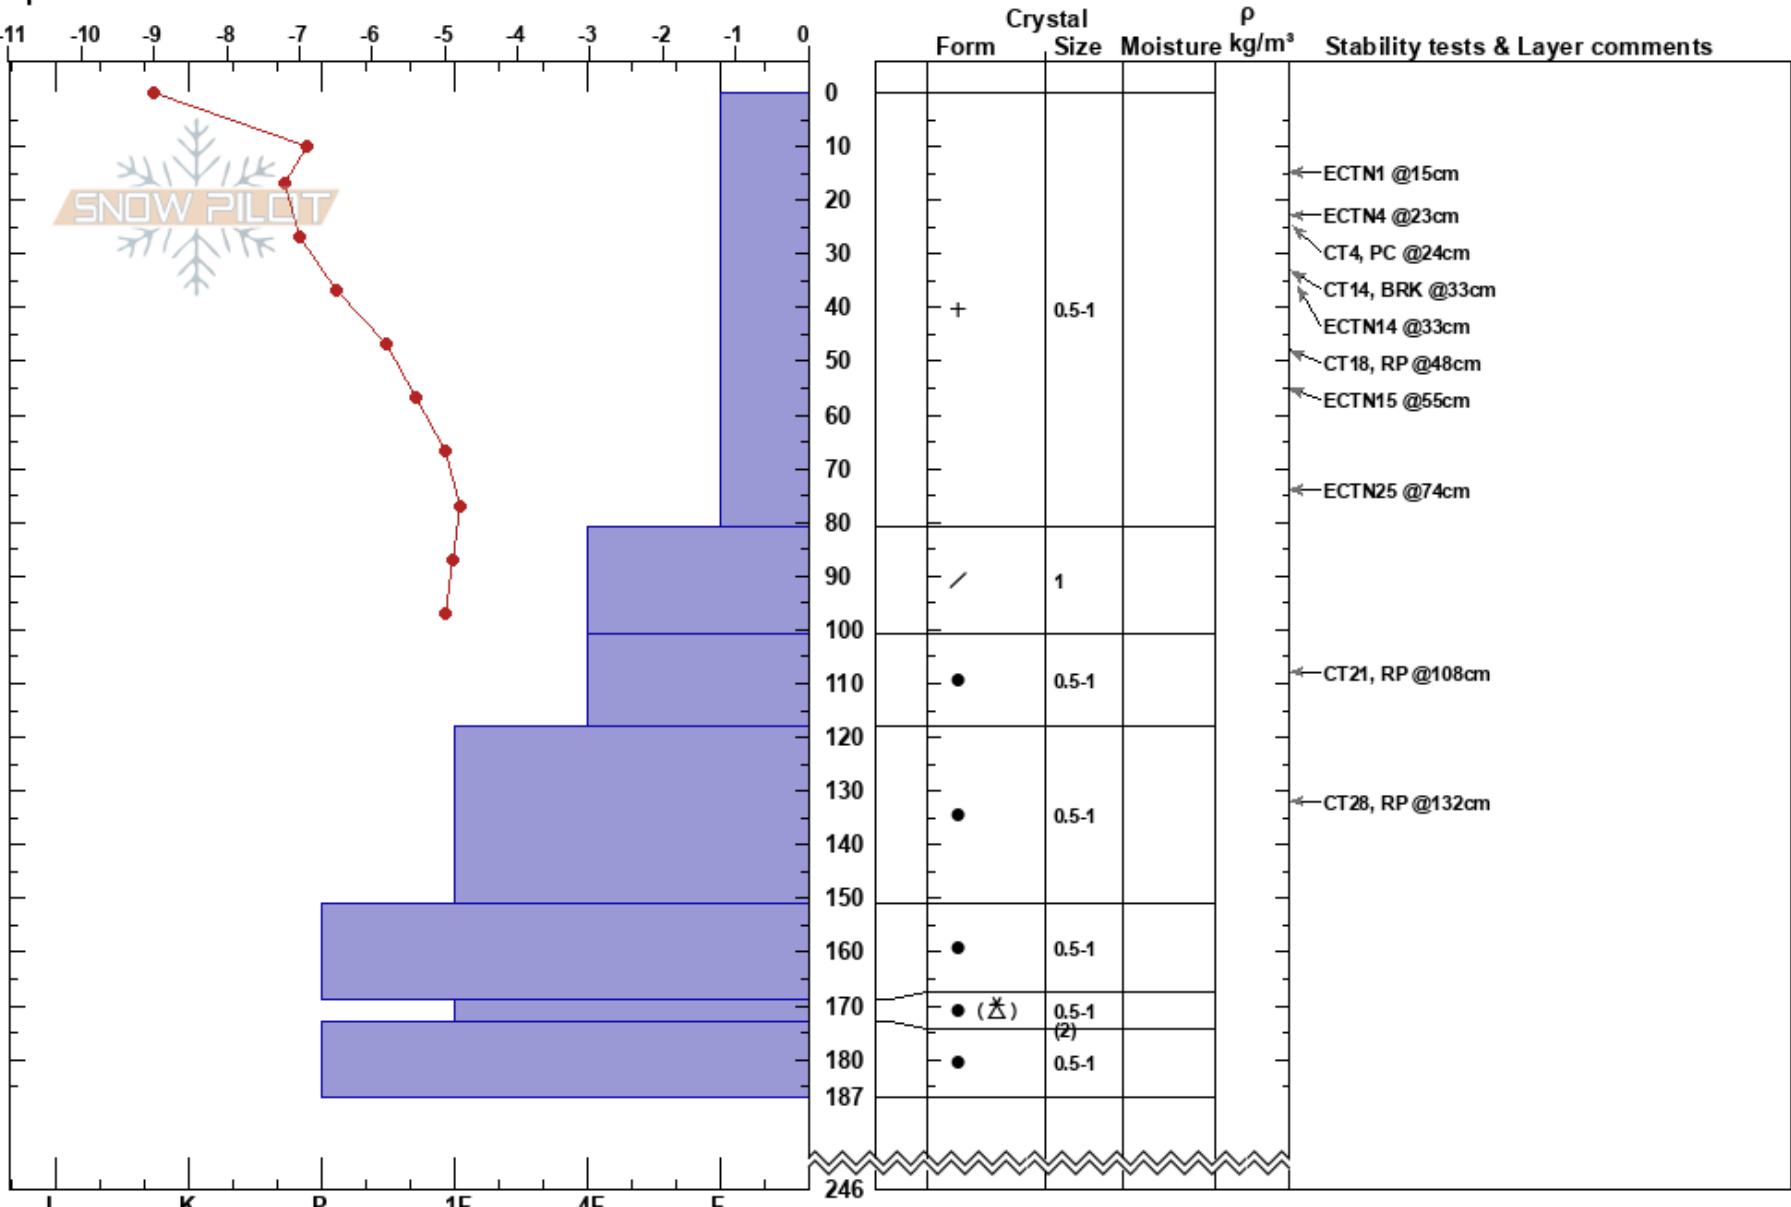

Mill D Pro 1  
 Wasatch Range  
 UT  
 Elevation: 8600 ft  
 Aspect: W  
 Specifics:

Jonathan Bertagna  
 02/22/2023 - 11:00am  
 Co-ord: 40.65680N, -111.62537W  
 Slope Angle: 18°  
 Wind Loading: no

Stability: **HS:246**  
 Air Temperature: -11.7°C **PF: 80** **Layer Notes:** 0-81cm: Problematic layer  
 Sky Cover: X **PS: 55**  
 Precipitation: S1  
 Wind: E Light Breeze

Notes: There may have been tracks in the snowpit.