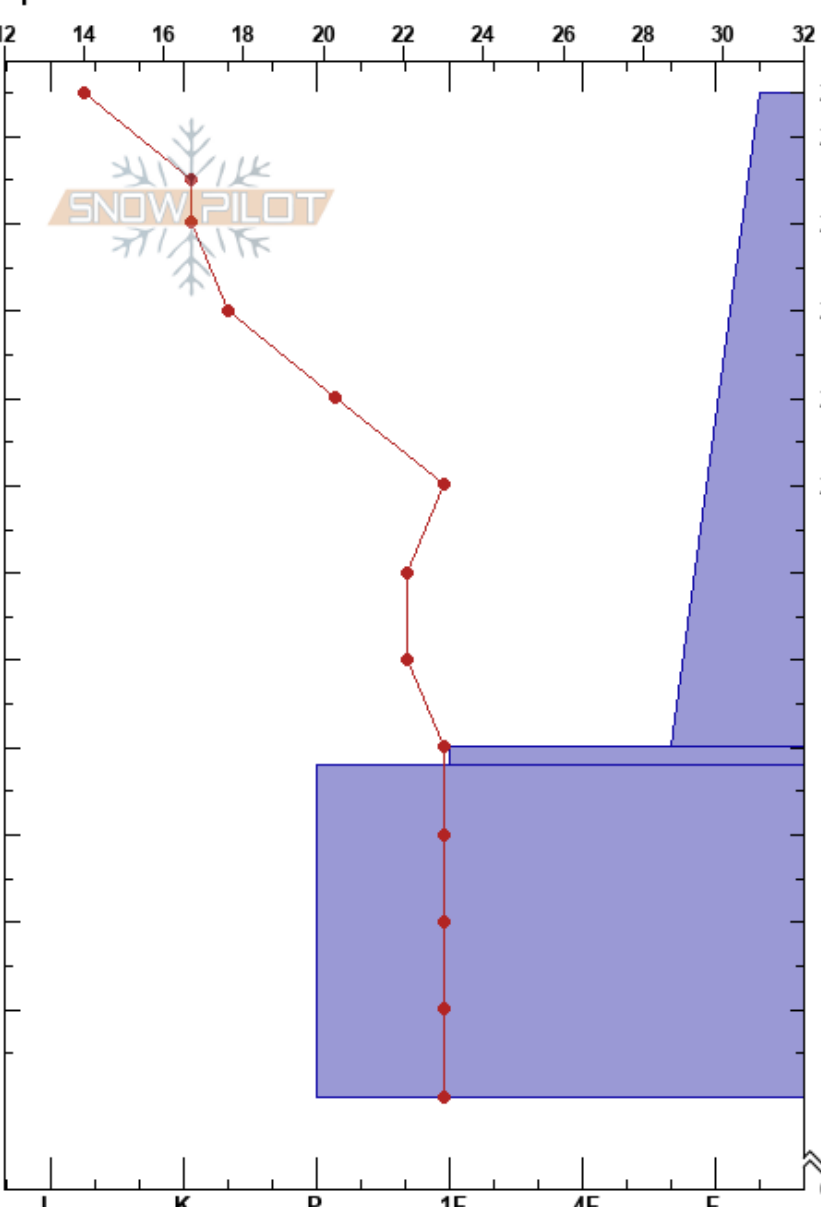

Mill D N  
 Wasatch Range  
 UT  
 Elevation: 2645 m  
 Aspect: 270°  
 Specifics:

Banner Cole  
 02/22/2023 - 11:00am  
 Co-ord: 40.65688N, -111.62481E  
 Slope Angle: 26°  
 Wind Loading: no

Stability: Fair  
 Air Temperature: 14°F  
 Sky Cover: X  
 Precipitation: S1  
 Wind: NW Light Breeze

Layer Notes:

Altitude (m)	Crystal		Moisture	$\rho$ kg/m <sup>3</sup>	Stability tests & Layer comments
	Form	Size			
245					
240					
230					
220					
210	+	1			
200					
190					
180					
170	•	0.5			← CT16, Q1 @170cm Sudden Planer
160					
150	•	0.5			
140					
130					← ECTX
0					