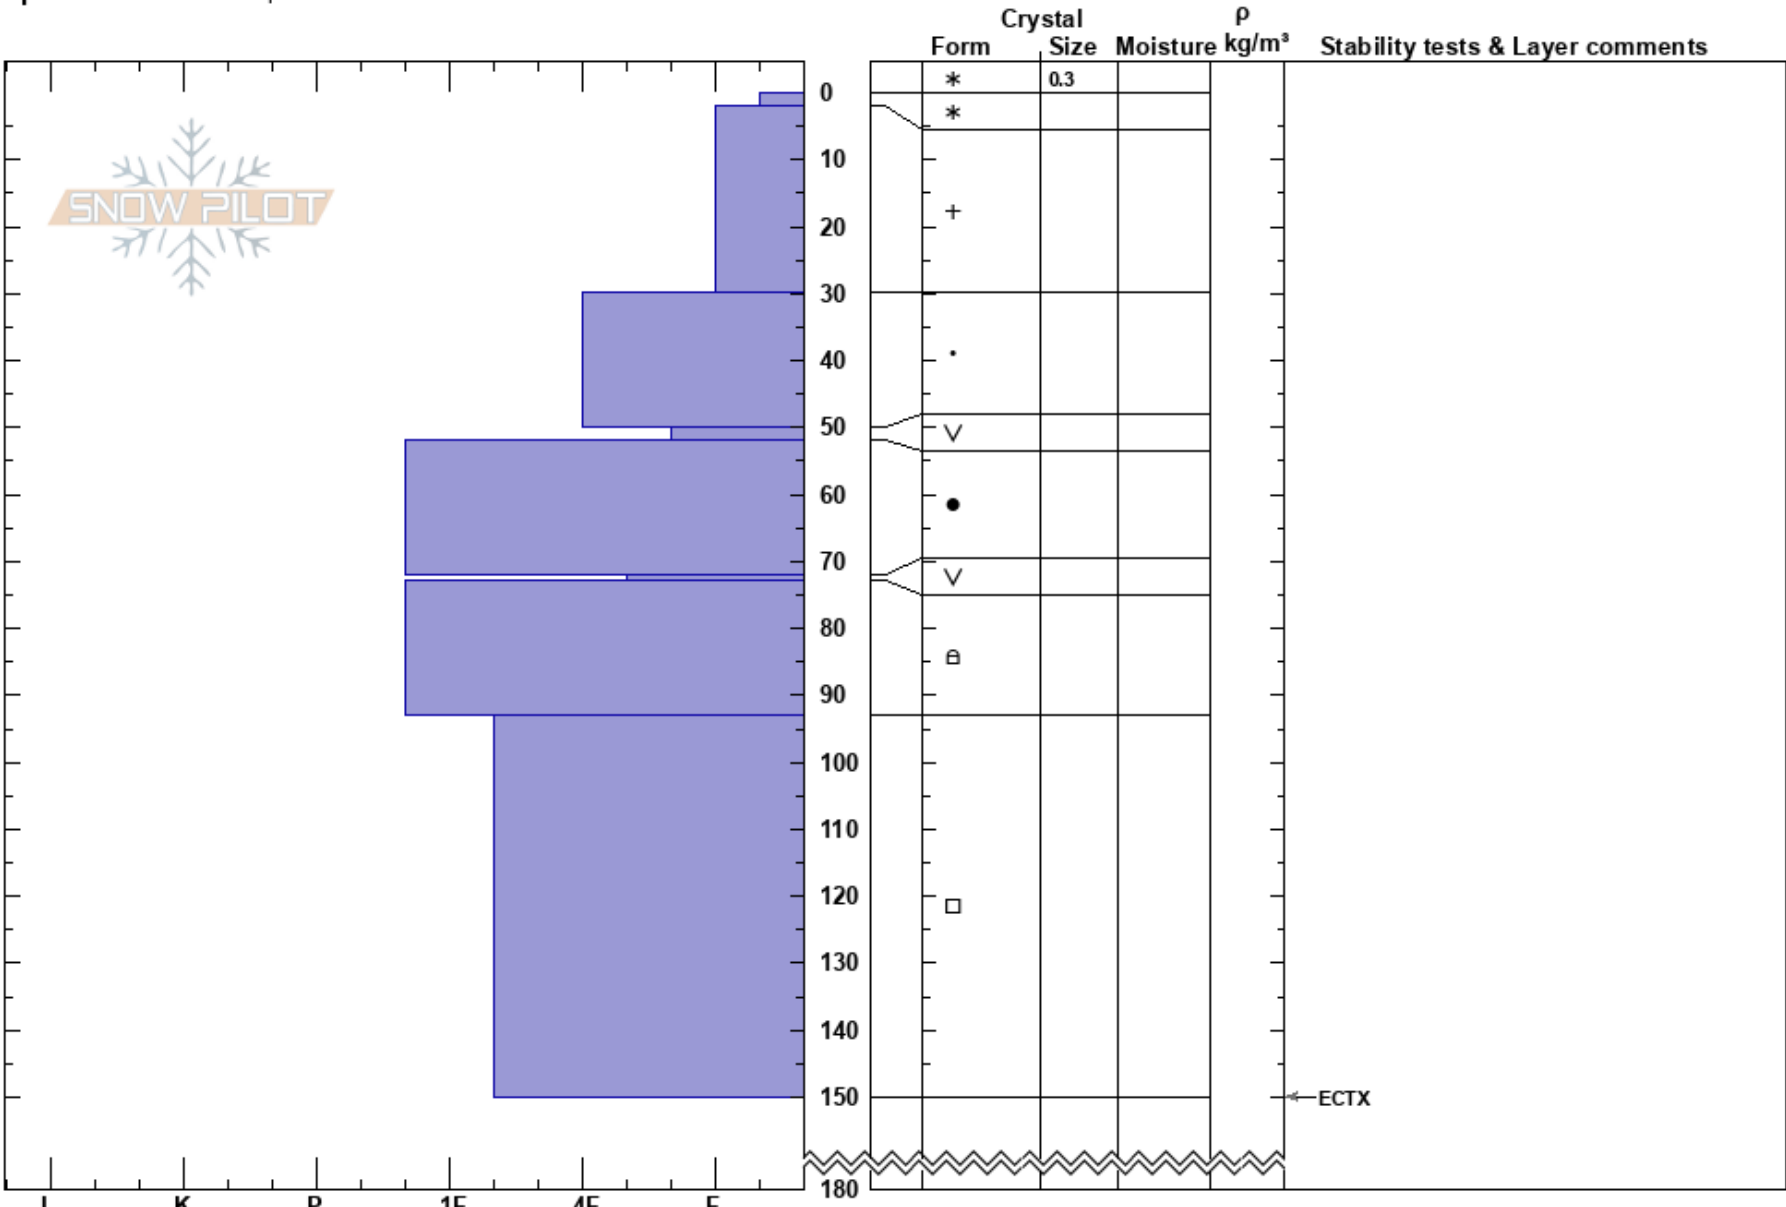

Indecent Exposure
 Chugach Range
 AK
 Elevation: 550 ft
 Aspect:
 Specifics: We skied slope

Lauren Georgelos
 02/22/2023 - 11:00am
 Co-ord: 61.58746N, -148.25333W
 Slope Angle:
 Wind Loading:

Stability: **HS: 180**
 Air Temperature: 20°F **PF: 30** 50-52cm: Problematic layer
 Sky Cover: FEW **PS: 15**
 Precipitation:
 Wind: