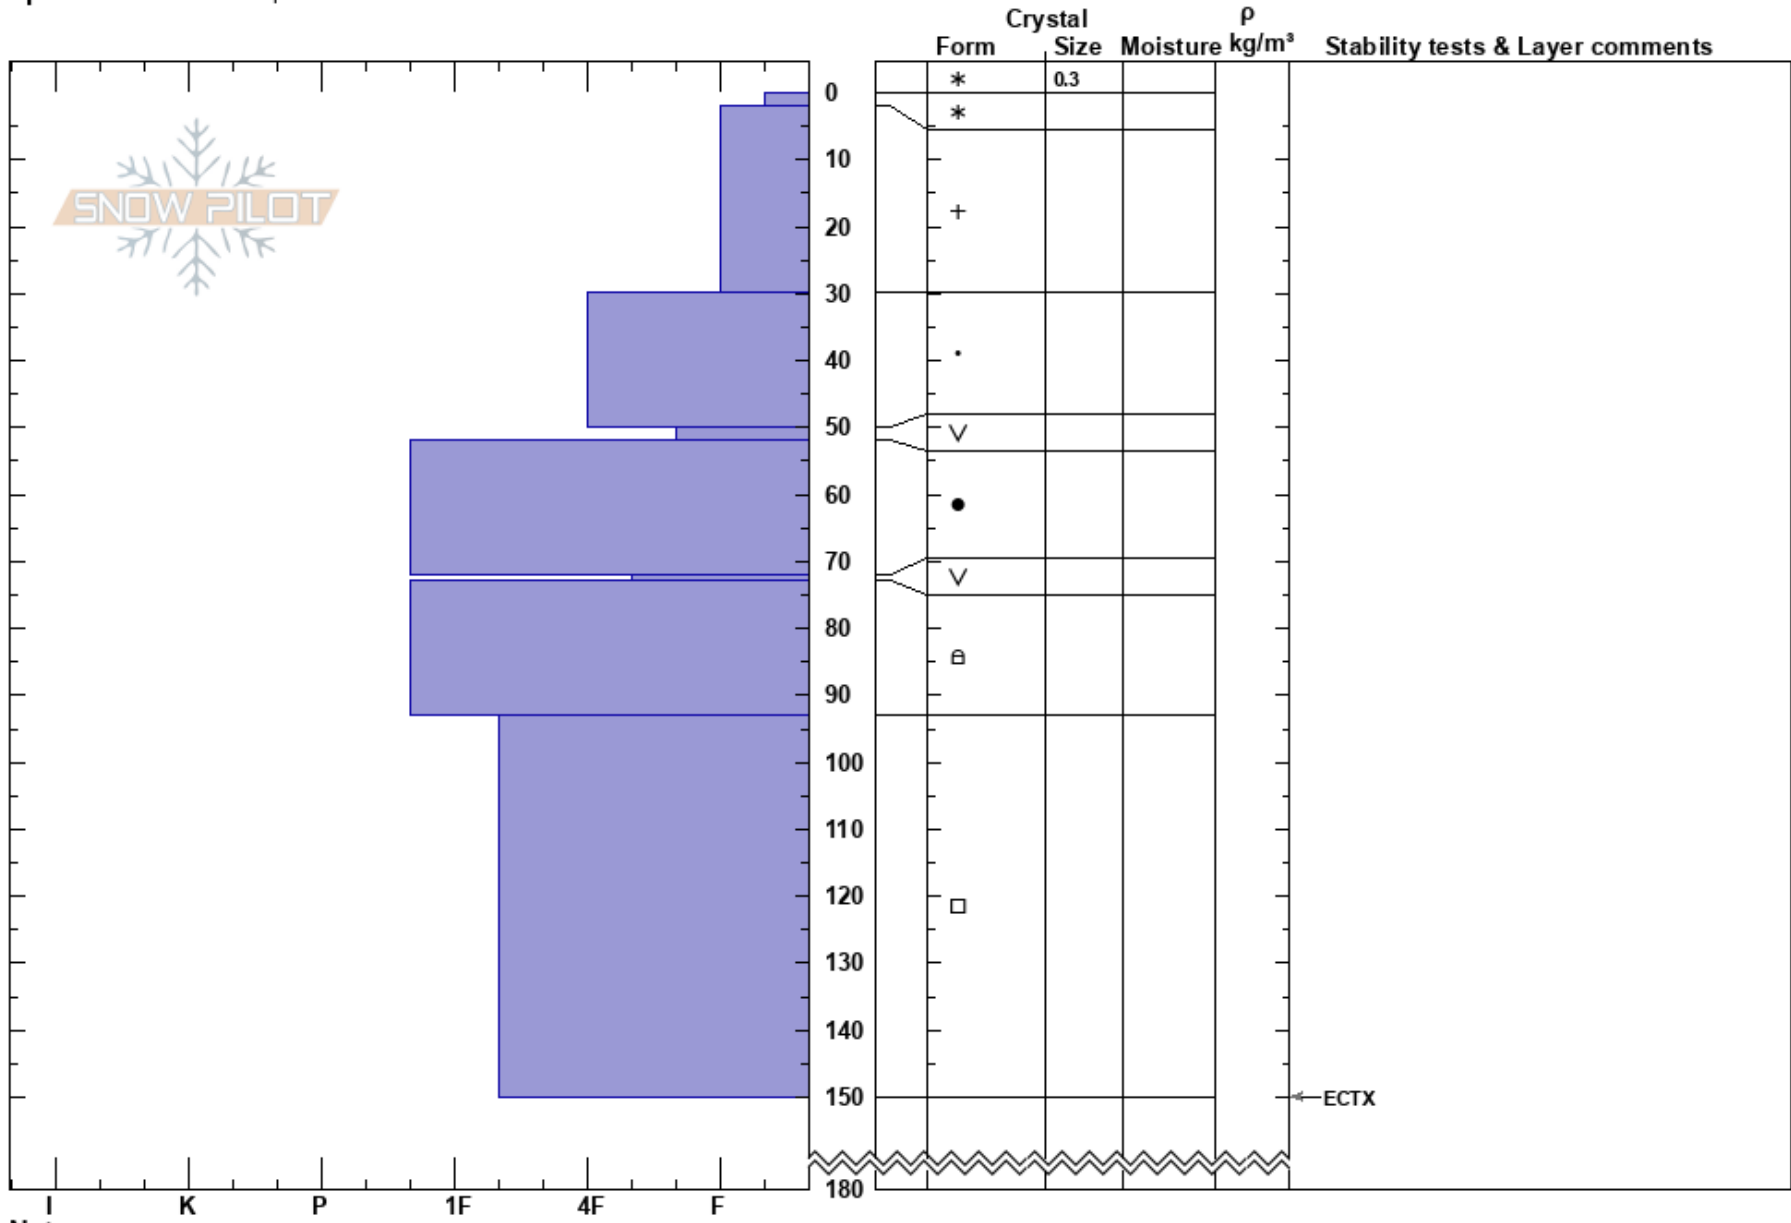

Indecent Exposure
 Chugach Range
 AK
 Elevation: 550 ft
 Aspect:
 Specifics: We skied slope

Lauren Georgelos
 02/22/2023 - 11:00am
 Co-ord: 61.58746N, -148.25333W
 Slope Angle:
 Wind Loading:

Stability: HS: 180
 Air Temperature: 20°F PF: 30 50-52cm: Problematic layer
 Sky Cover: FEW PS: 15
 Precipitation:
 Wind: