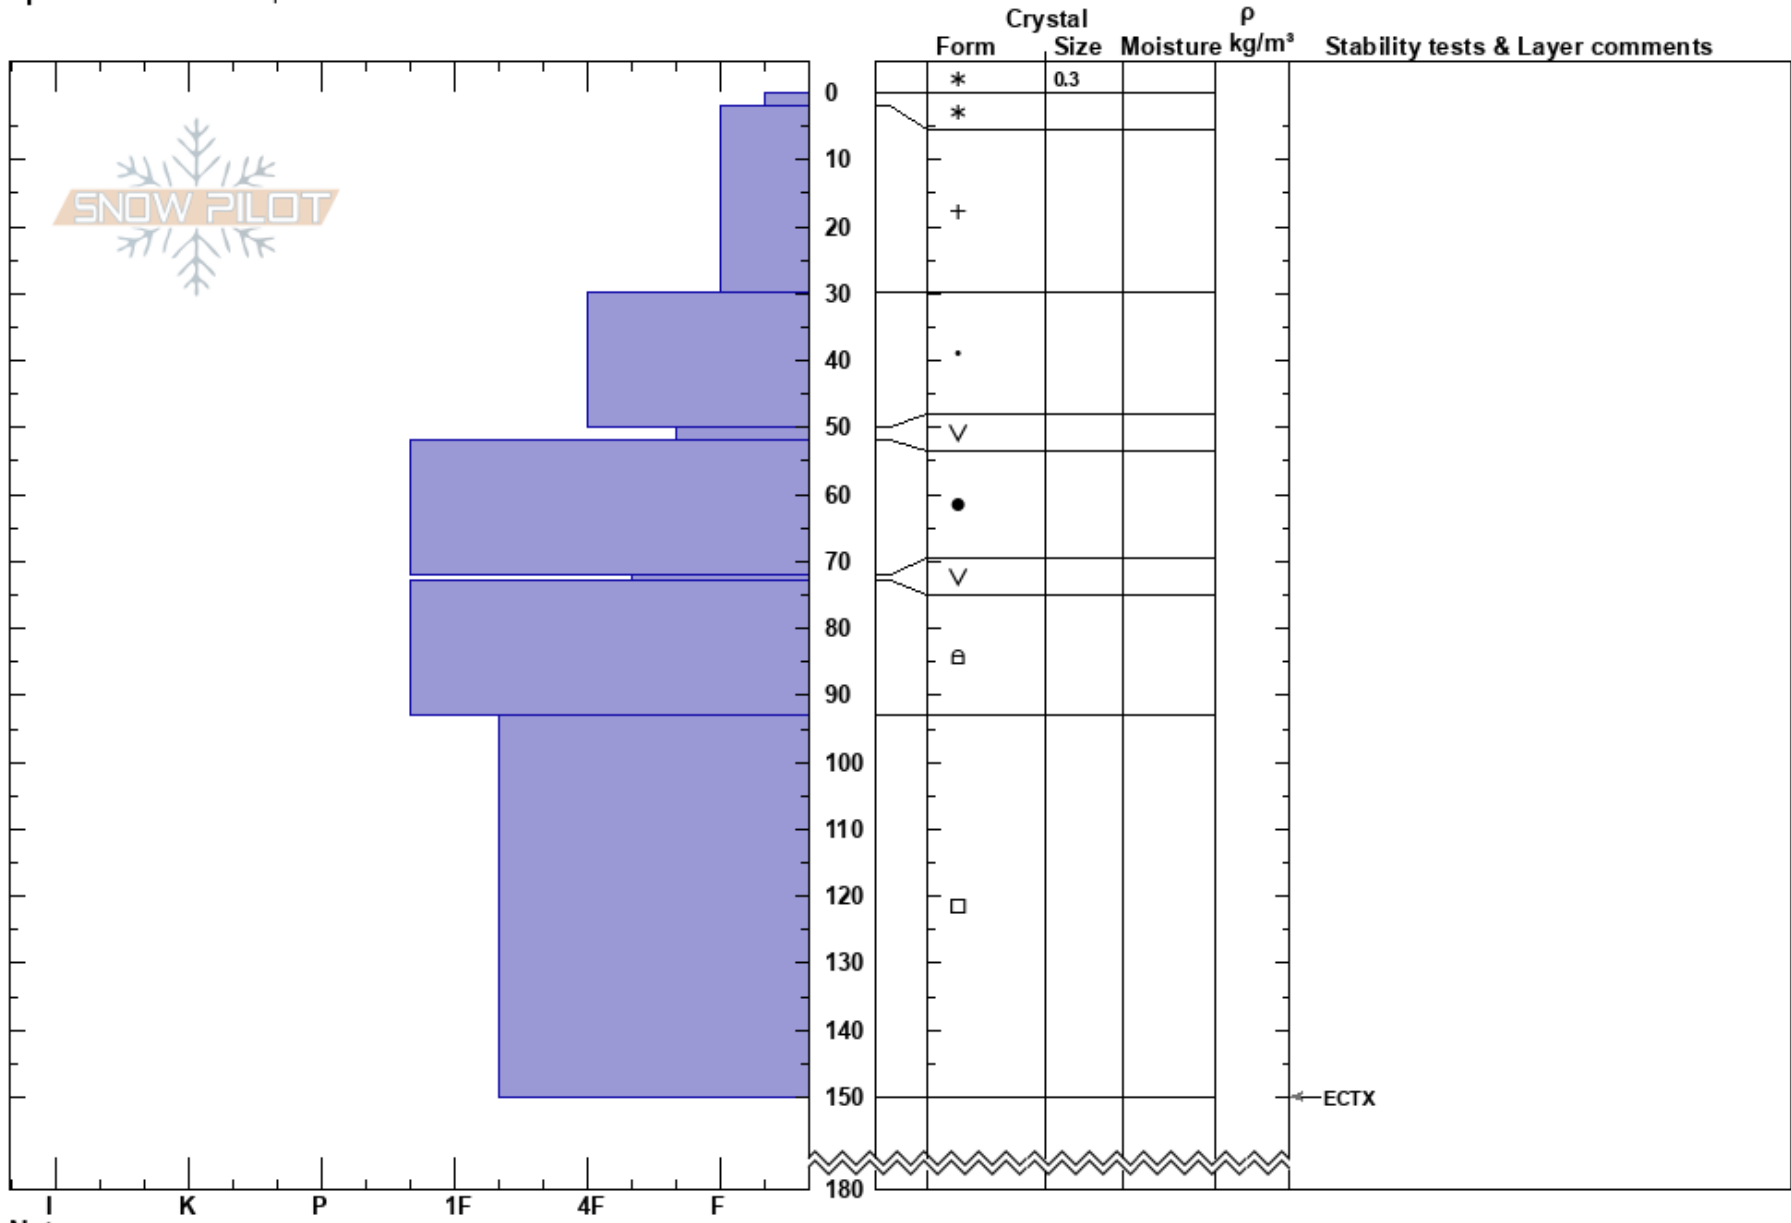

Indecent Exposure  
 Chugach Range  
 AK  
 Elevation: 550 ft  
 Aspect:  
 Specifics: We skied slope

Lauren Georgelos  
 02/22/2023 - 11:00am  
 Co-ord: 61.58746N, -148.25333W  
 Slope Angle:  
 Wind Loading:

Stability: **HS: 180**  
 Air Temperature: 20°F **PF: 30** 50-52cm: Problematic layer  
 Sky Cover: FEW **PS: 15**  
 Precipitation:  
 Wind:

Notes: