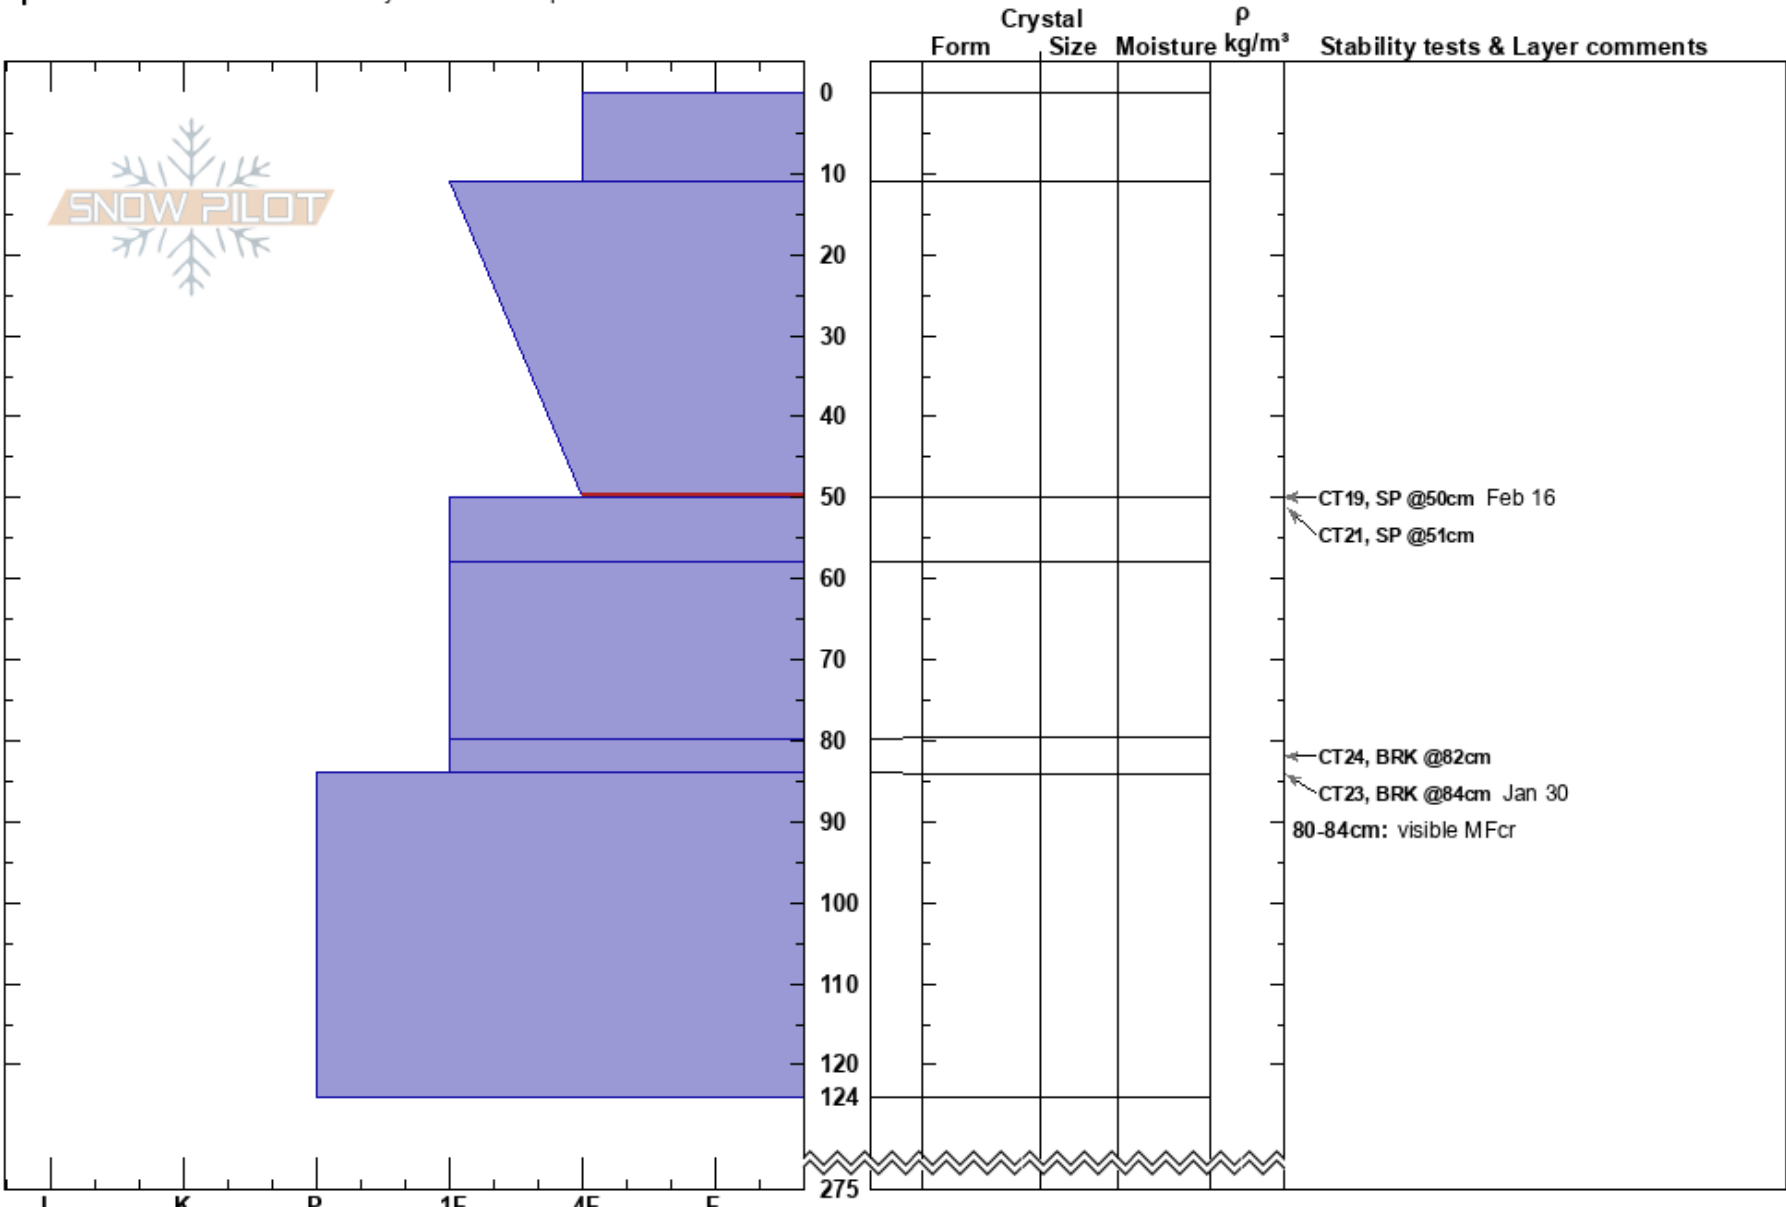

Ranger Ridge SE  
 Selkirks  
 BC  
 Elevation: 2150 m  
 Aspect: SW  
 Specifics: Recent avalanche activity on different slopes

Megan Cramb  
 22/02/2023 - 10:45  
 Co-ord: 50.70868N, -117.56355W  
 Slope Angle: 35°  
 Wind Loading: yes

Stability:  
 Air Temperature: -17°C  
 Sky Cover: BKN  
 Precipitation: NO  
 Wind: SE Moderate

HS:275  
 Layer Notes:  
 11-50cm: Problematic layer  
 80-84cm: visible MFcr

Notes: Above high traverse for Caribou. Open TL, exposed. wind loaded.