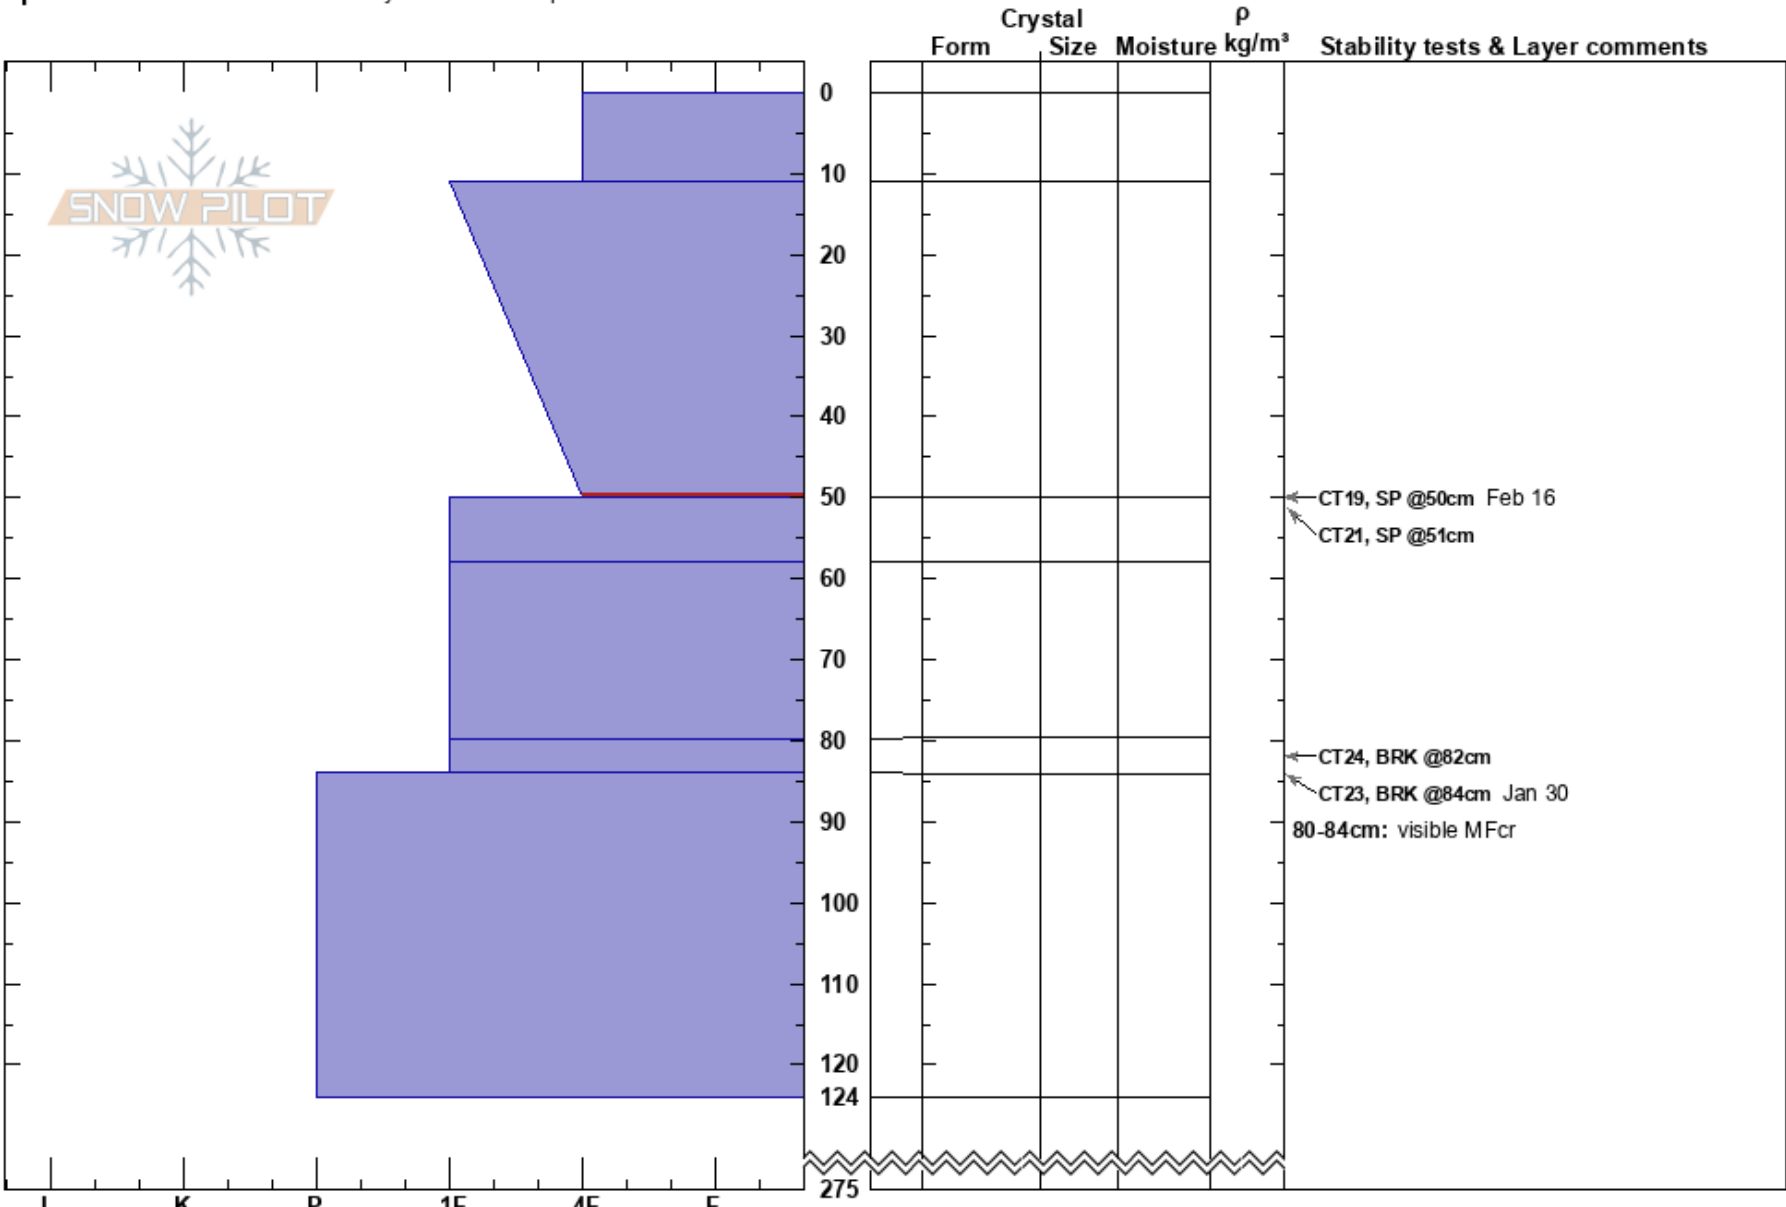

Ranger Ridge SE
 Selkirks
 BC
Elevation: 2150 m
Aspect: SW
Specifics: Recent avalanche activity on different slopes

Megan Cramb
 22/02/2023 - 10:45
Co-ord: 50.70868N, -117.56355W
Slope Angle: 35°
Wind Loading: yes

Stability:
Air Temperature: -17°C
Sky Cover: BKN
Precipitation: NO
Wind: SE Moderate

HS: 275
Layer Notes:
 11-50cm: Problematic layer
 80-84cm: visible MFcr

Notes: Above high traverse for Caribou. Open TL, exposed. wind loaded.