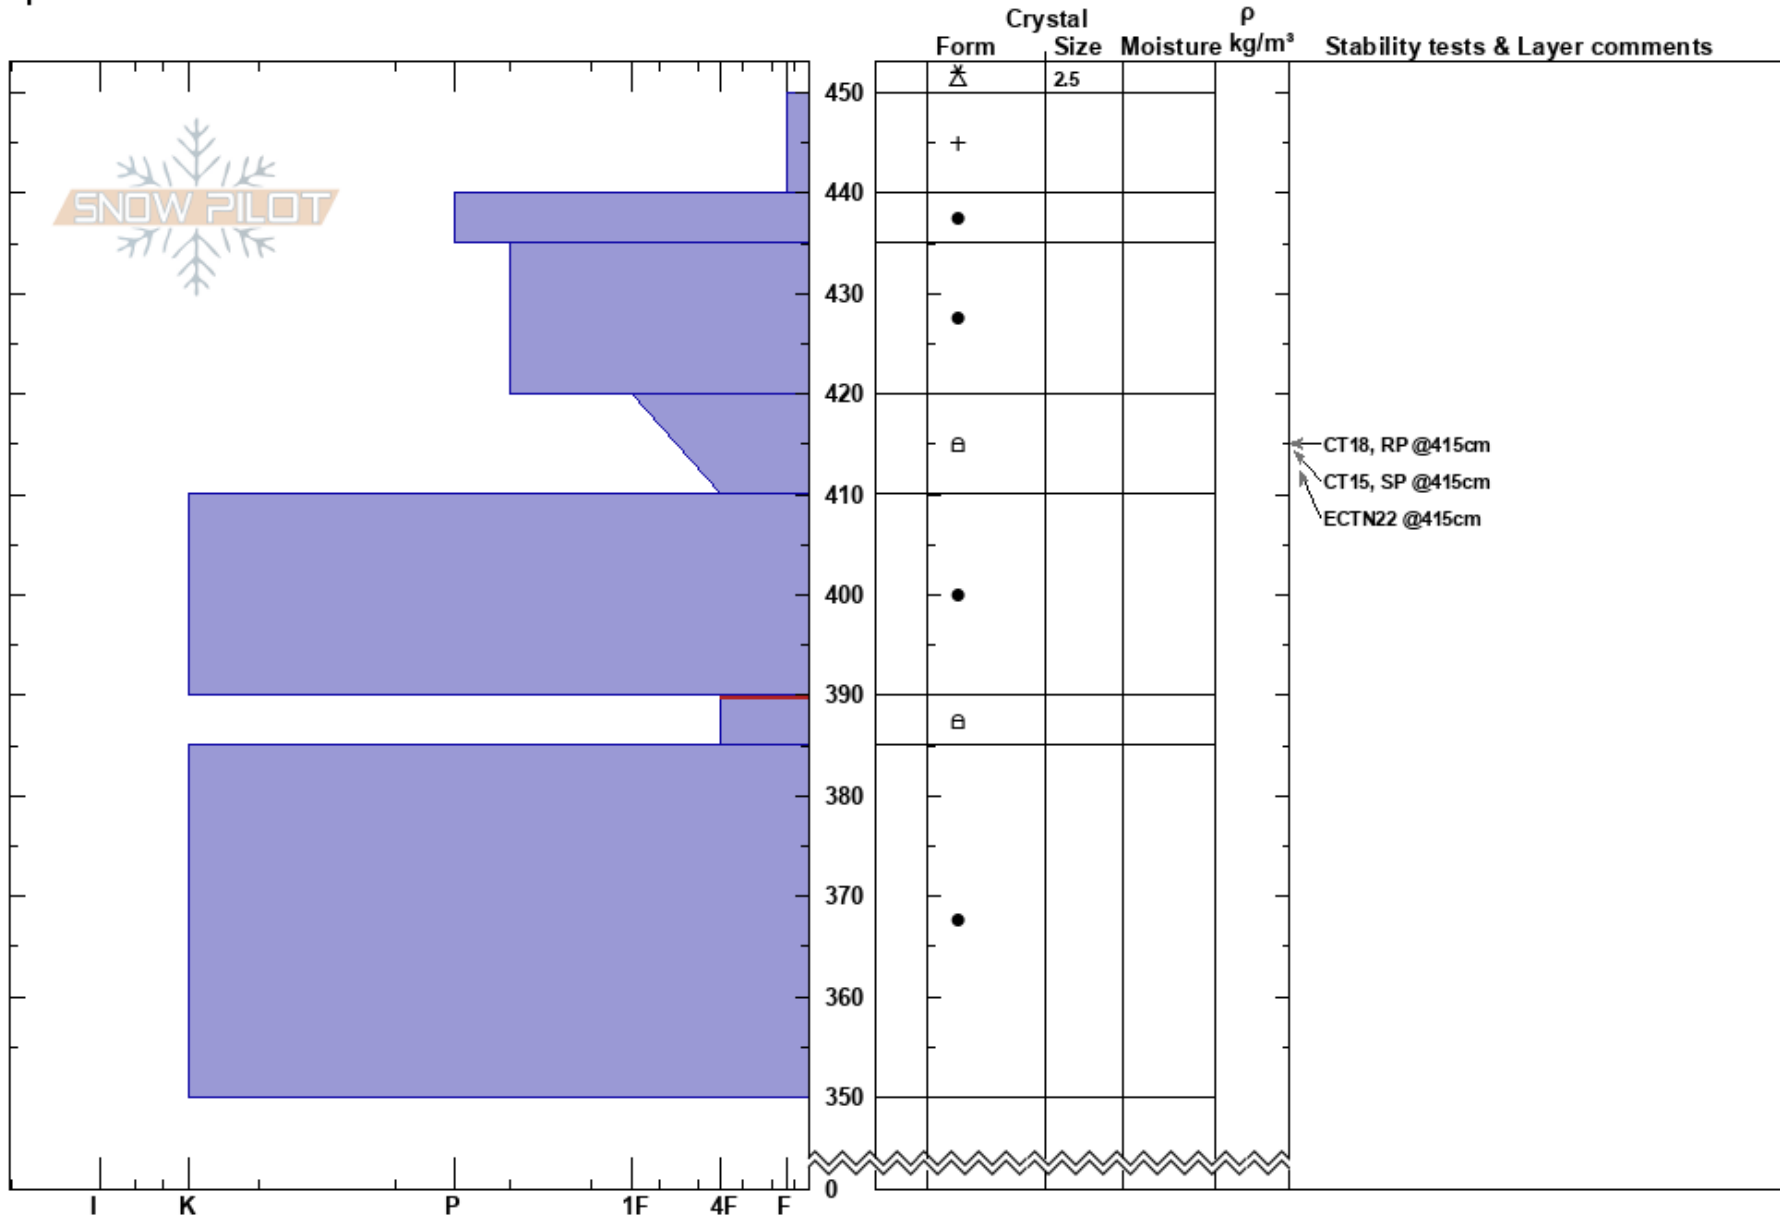

East
 RMNP
 CO
 Elevation: 10860 ft
 Aspect: E
 Specifics:

Ian Fowler
 02/22/2023 - 10:00am
 Co-ord: 13T 443000W 4462274N
 Slope Angle:
 Wind Loading:

Stability:
 Air Temperature:
 Sky Cover:
 Precipitation:
 Wind:

HS:450
 PF: 5
 390-385cm: Problematic layer

Notes: