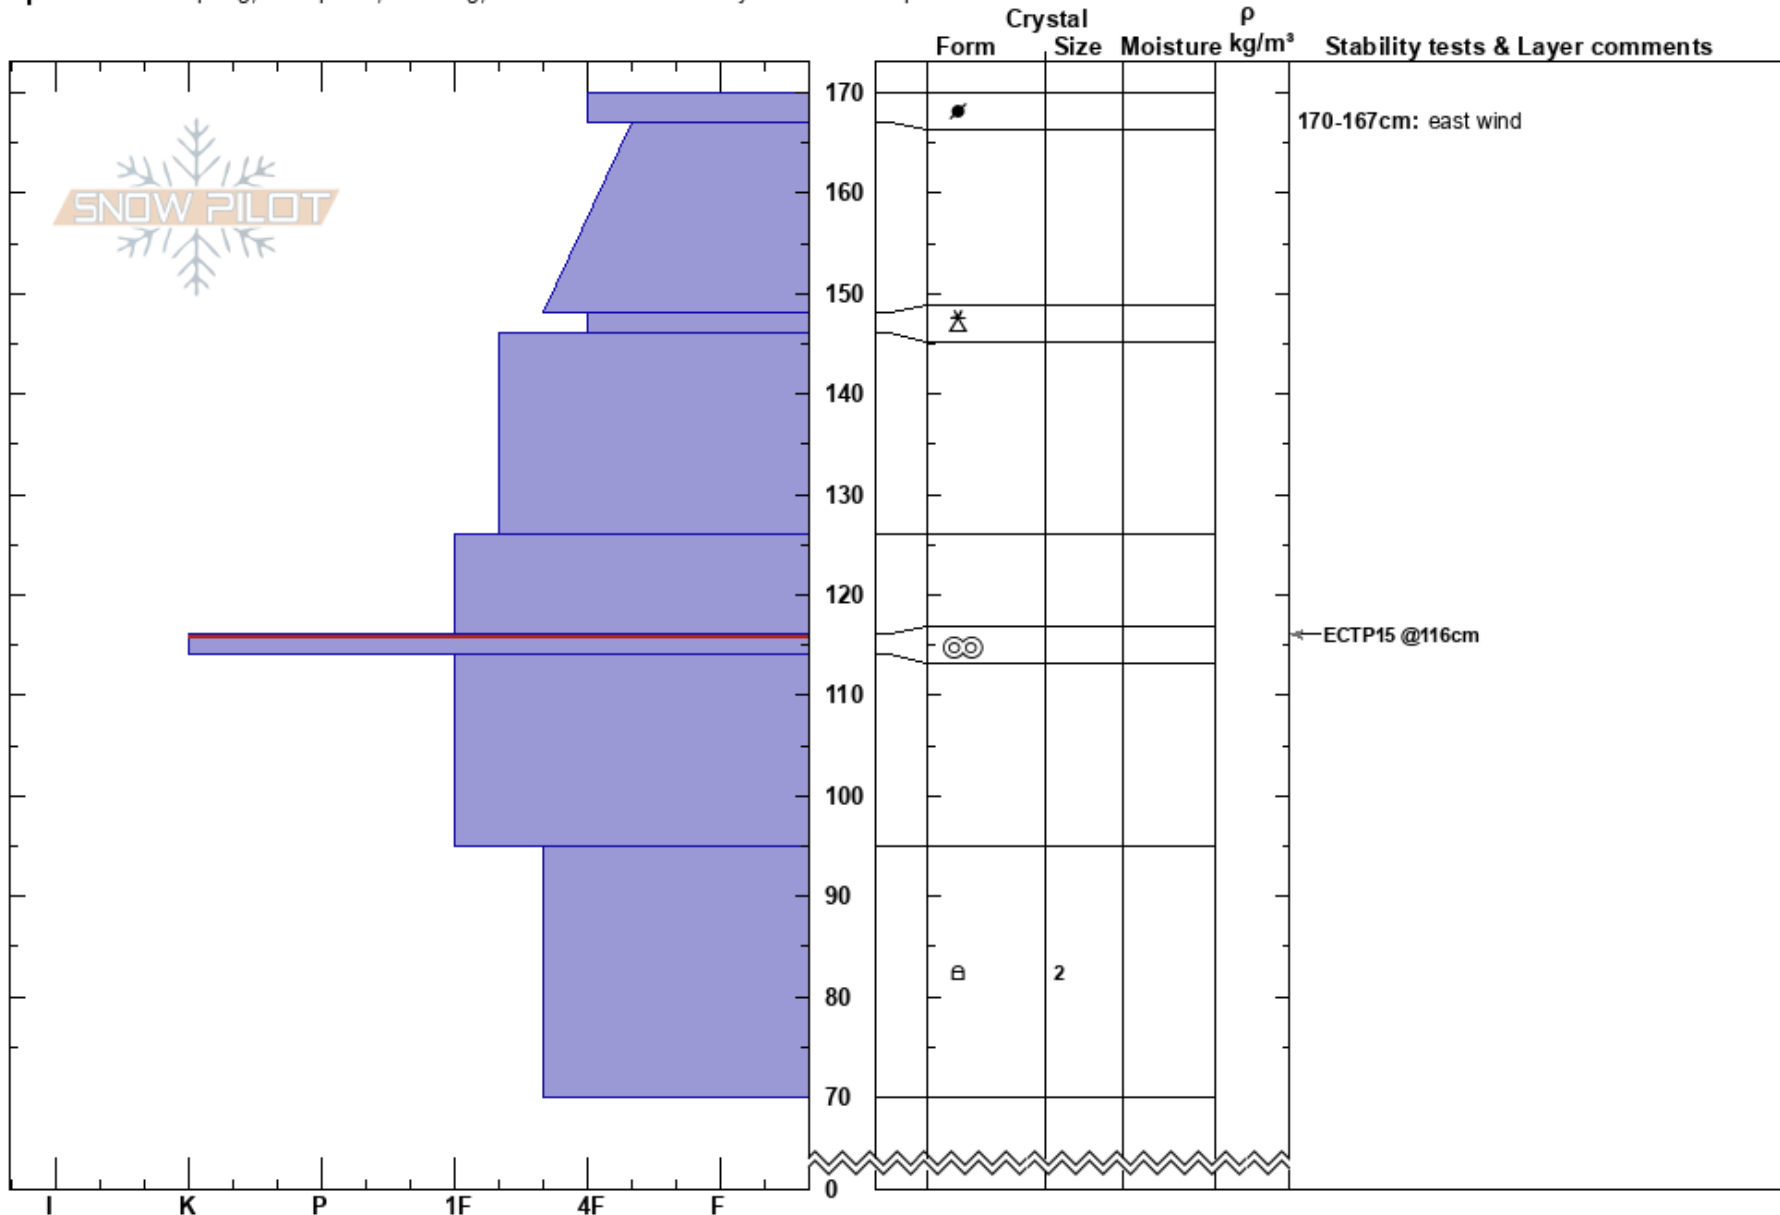

near Cooke City
 Beartooths
 MT
 Elevation: 8520 ft
 Aspect: 131°

Beau Fredlund
 02/22/2023 - 11:00am
 Co-ord: 45.00834N, -110.05807E
 Slope Angle: 26°
 Wind Loading:

Stability:
 Air Temperature:
 Sky Cover: OVC
 Precipitation:
 Wind: E Moderate

HS: 170
 Layer Notes:
 170-167cm: east wind
 116-114cm: Problematic layer

Specifics: Collapsing, widespread; Cracking; Recent avalanche activity on different slopes

Notes: 54cms of settled new snow here- from Feb. 20-21 storm.