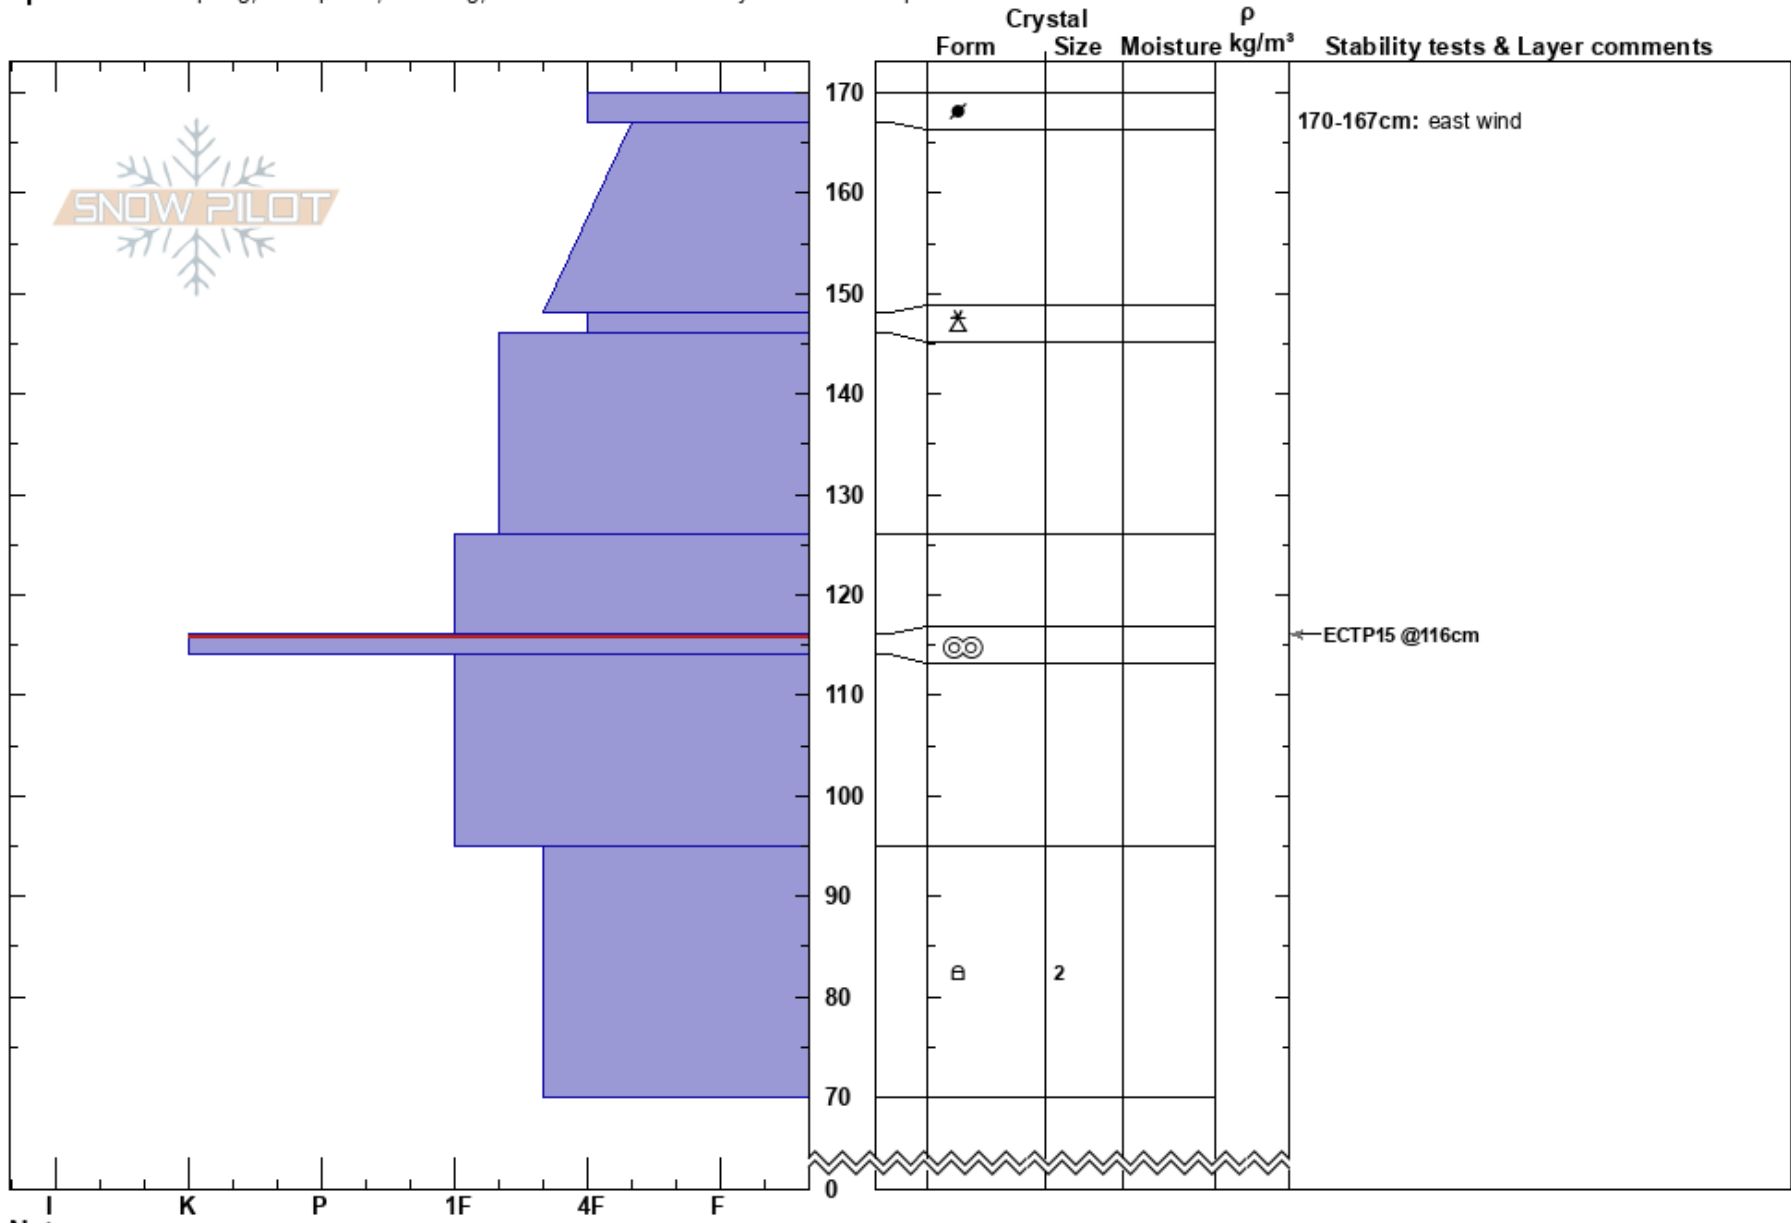

near Cooke City
 Beartooths
 MT
 Elevation: 8520 ft
 Aspect: 131°

Beau Fredlund
 02/22/2023 - 11:00am
 Co-ord: 45.00834N, -110.05807E
 Slope Angle: 26°
 Wind Loading:

Stability:
 Air Temperature:
 Sky Cover: OVC
 Precipitation:
 Wind: E Moderate

HS: 170
 Layer Notes:
 170-167cm: east wind
 116-114cm: Problematic layer

Specifics: Collapsing, widespread; Cracking; Recent avalanche activity on different slopes

Notes: 54cms of settled new snow here- from Feb. 20-21 storm.