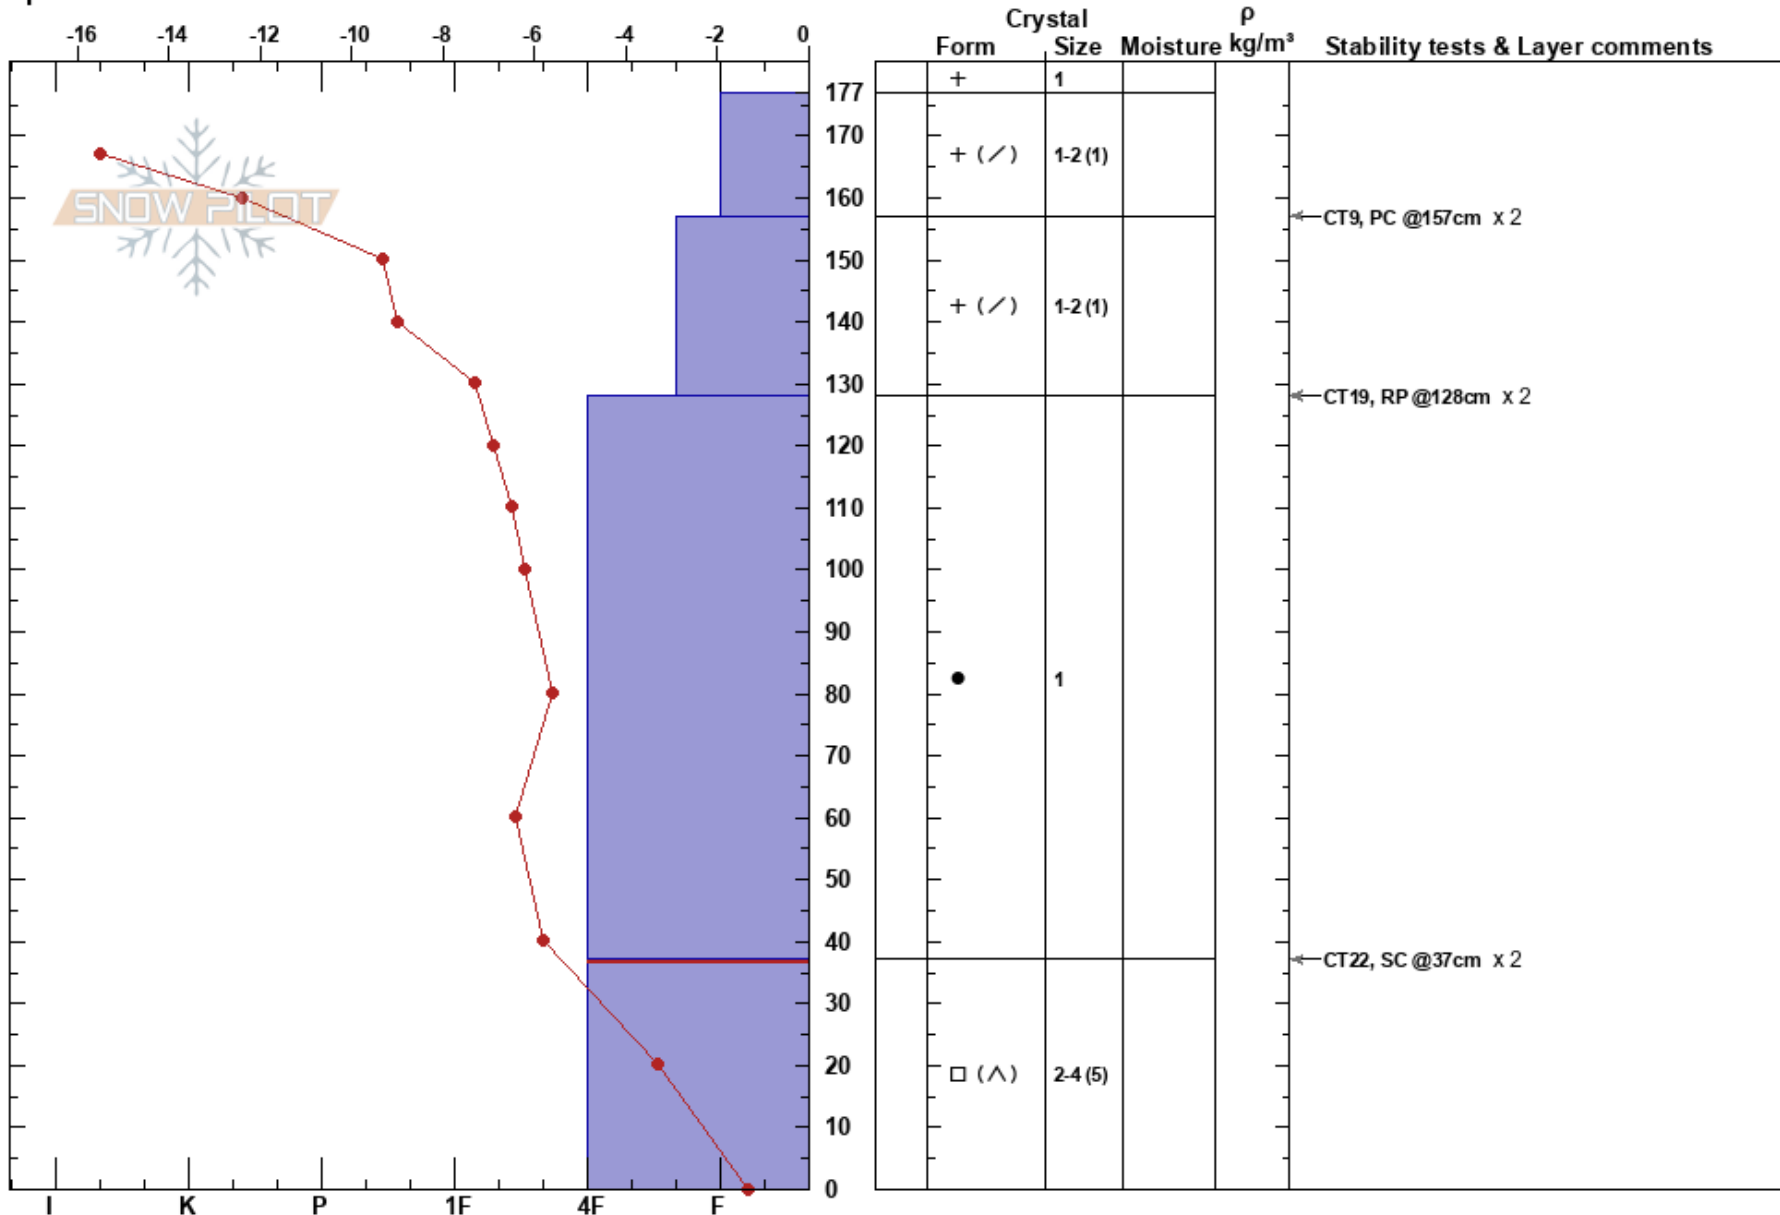

Simpson Snow Study Plo Banff Visitor Safety

Banff, Yoho and Kootenay 22/02/2023 - 12:00

AB Co-ord: 50.98026N, -115.97417W

Elevation: 2100 m

Aspect: Slope Angle:

Specifics:

Co-ord: 50.98026N, -115.97417W

Slope Angle:

Wind Loading:

Stability:

Air Temperature: -21°C

Sky Cover: BKN

Precipitation: NO

Wind: Calm

HS: 177

PF: 60 37-0cm: Problematic layer

PS: 40

Layer Notes:

Notes: