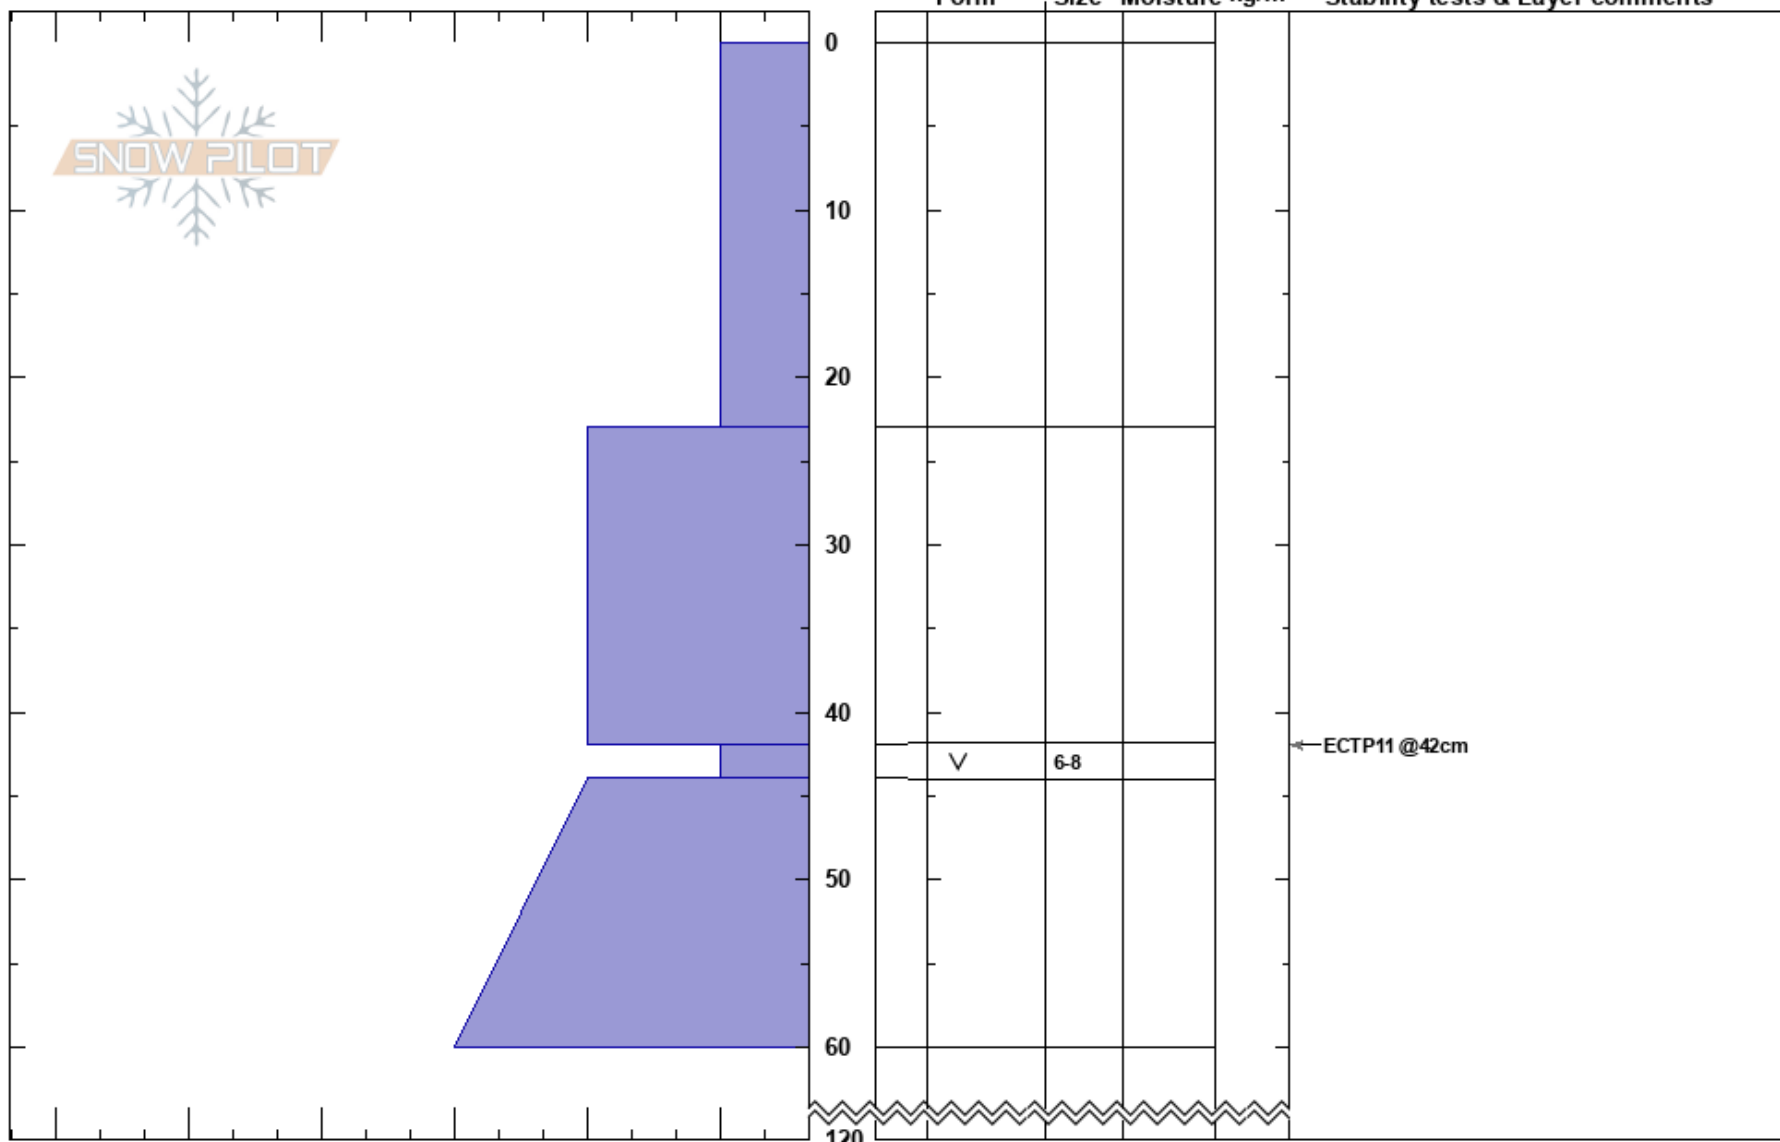

East Fork Paths 2
 Purcell
 BC
Elevation: 2350 m
Aspect: E
Specifics:

Panorama Avalanche Office
 22/02/2023 - 14:00
Co-ord:
Slope Angle: 20°
Wind Loading: previous

Stability: **HS:** 120 **Layer Notes:**
Air Temperature: **PF:** 60 42-44cm: Problematic layer
Sky Cover: OVC
Precipitation: S-1
Wind: SE Light Breeze