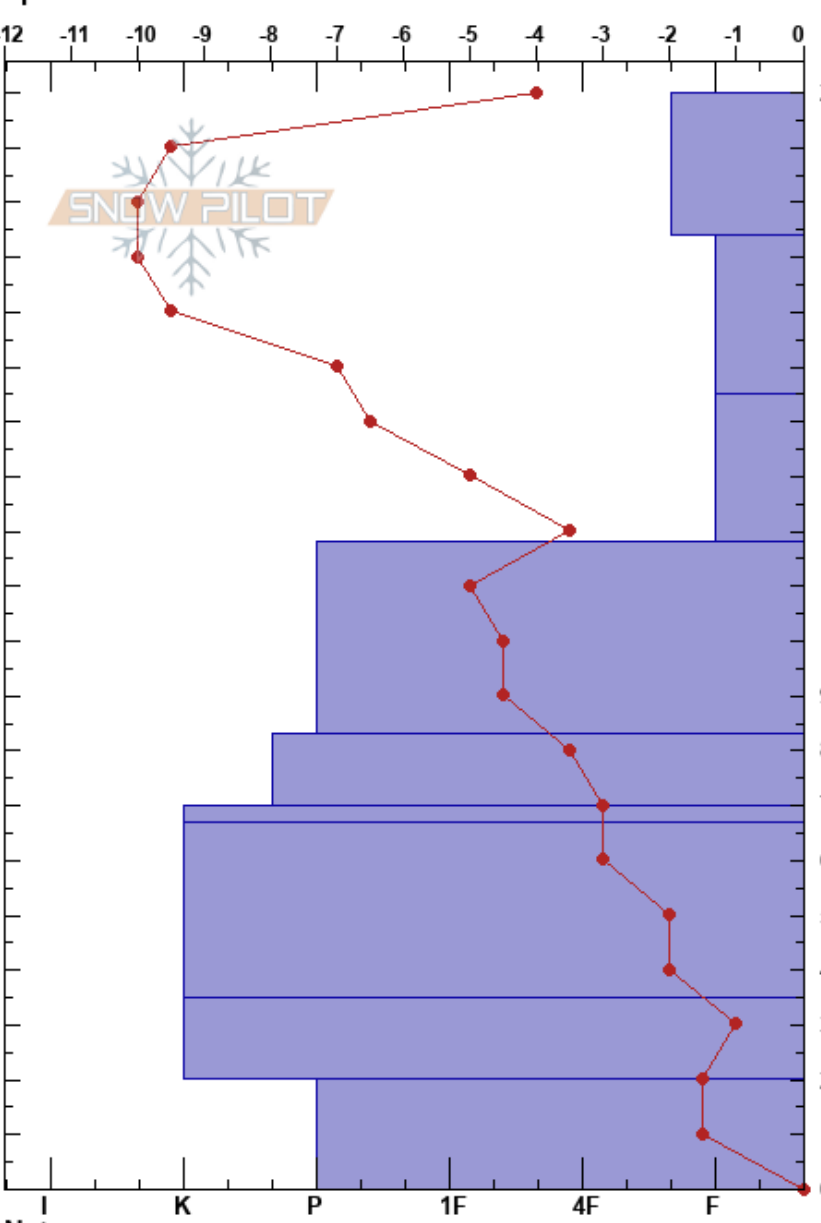

Guardsman Pass
 Wasatch Range
 UT
 Elevation: 9330 ft
 Aspect: NW
 Specifics:

Margaret Lelonek
 02/17/2023 - 3:00pm
 Co-ord:
 Slope Angle: 8°
 Wind Loading: yes

Stability:
 Air Temperature: 1.5°C
 Sky Cover: CLR
 Precipitation: NO
 Wind: Calm

PF: 10 Layer Notes:

Form	Crystal		Moisture	ρ kg/m ³	Stability tests & Layer comments
	Size				
				220	
☒	1			240	
				230	
				260	
☒	1			290	
				330	
				310	
☐	0.5			310	
				340	
				370	
☒	0.5			400	
☒	0.3				
☐	0.3				
☐	0.5				
☐	1.5				
☒	1				