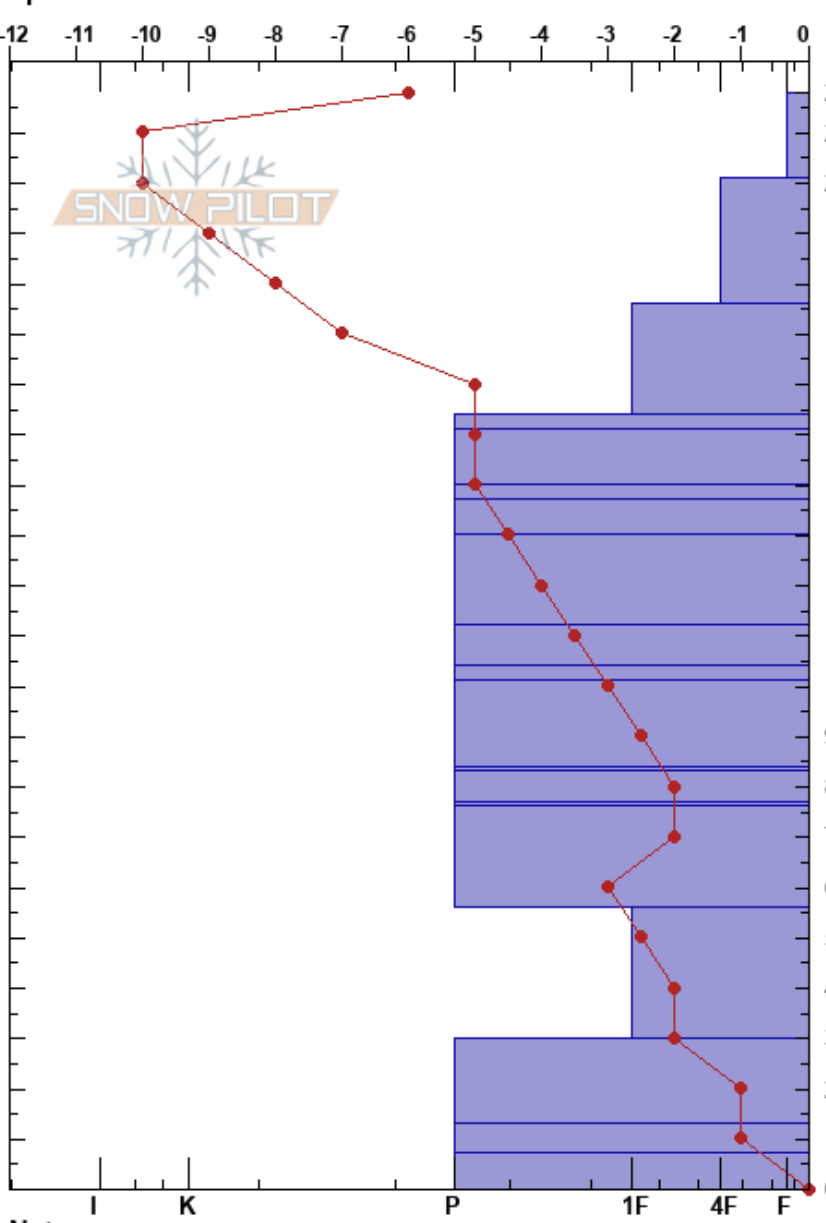

ATMOS5260 Field Day #5 David Gluckman  
 Central Wasatch 02/17/2023 - 3:00pm  
 UT Co-ord: 40.59537N, -111.54885E  
 Elevation: 9300 ft Slope Angle: 13°  
 Aspect: N Wind Loading: no  
 Specifics:

Stability: HS:218 Layer Notes:  
 Air Temperature: -1°C PF: 30  
 Sky Cover: FEW PS: 16  
 Precipitation: NO  
 Wind: N Calm

Altitude (ft)	Crystal		Moisture	$\rho$ kg/m <sup>3</sup>	Stability tests & Layer comments
	Form	Size			
218	•				
210	•	0.3-0.5		240	
200				360	
190	•	0.5-1		360	
180				310	
170	•	0.3-0.5		300	
160				340	
150	•	0.3		340	
140	•	0.3-0.5		370	
130	•	0.5-1		360	
120	•	0.3-0.5		390	
110	•	0.3-1			
100	•	0.3-0.5			
90	•	0.5-1			
80	•	0.3-1			
70	•	0.5-1			
60	•	1-1.5			
50	•				
40	•	1-1.5			
30	•	0.5-1.5			
20	•	1.5-2			
10	•				
0	•				