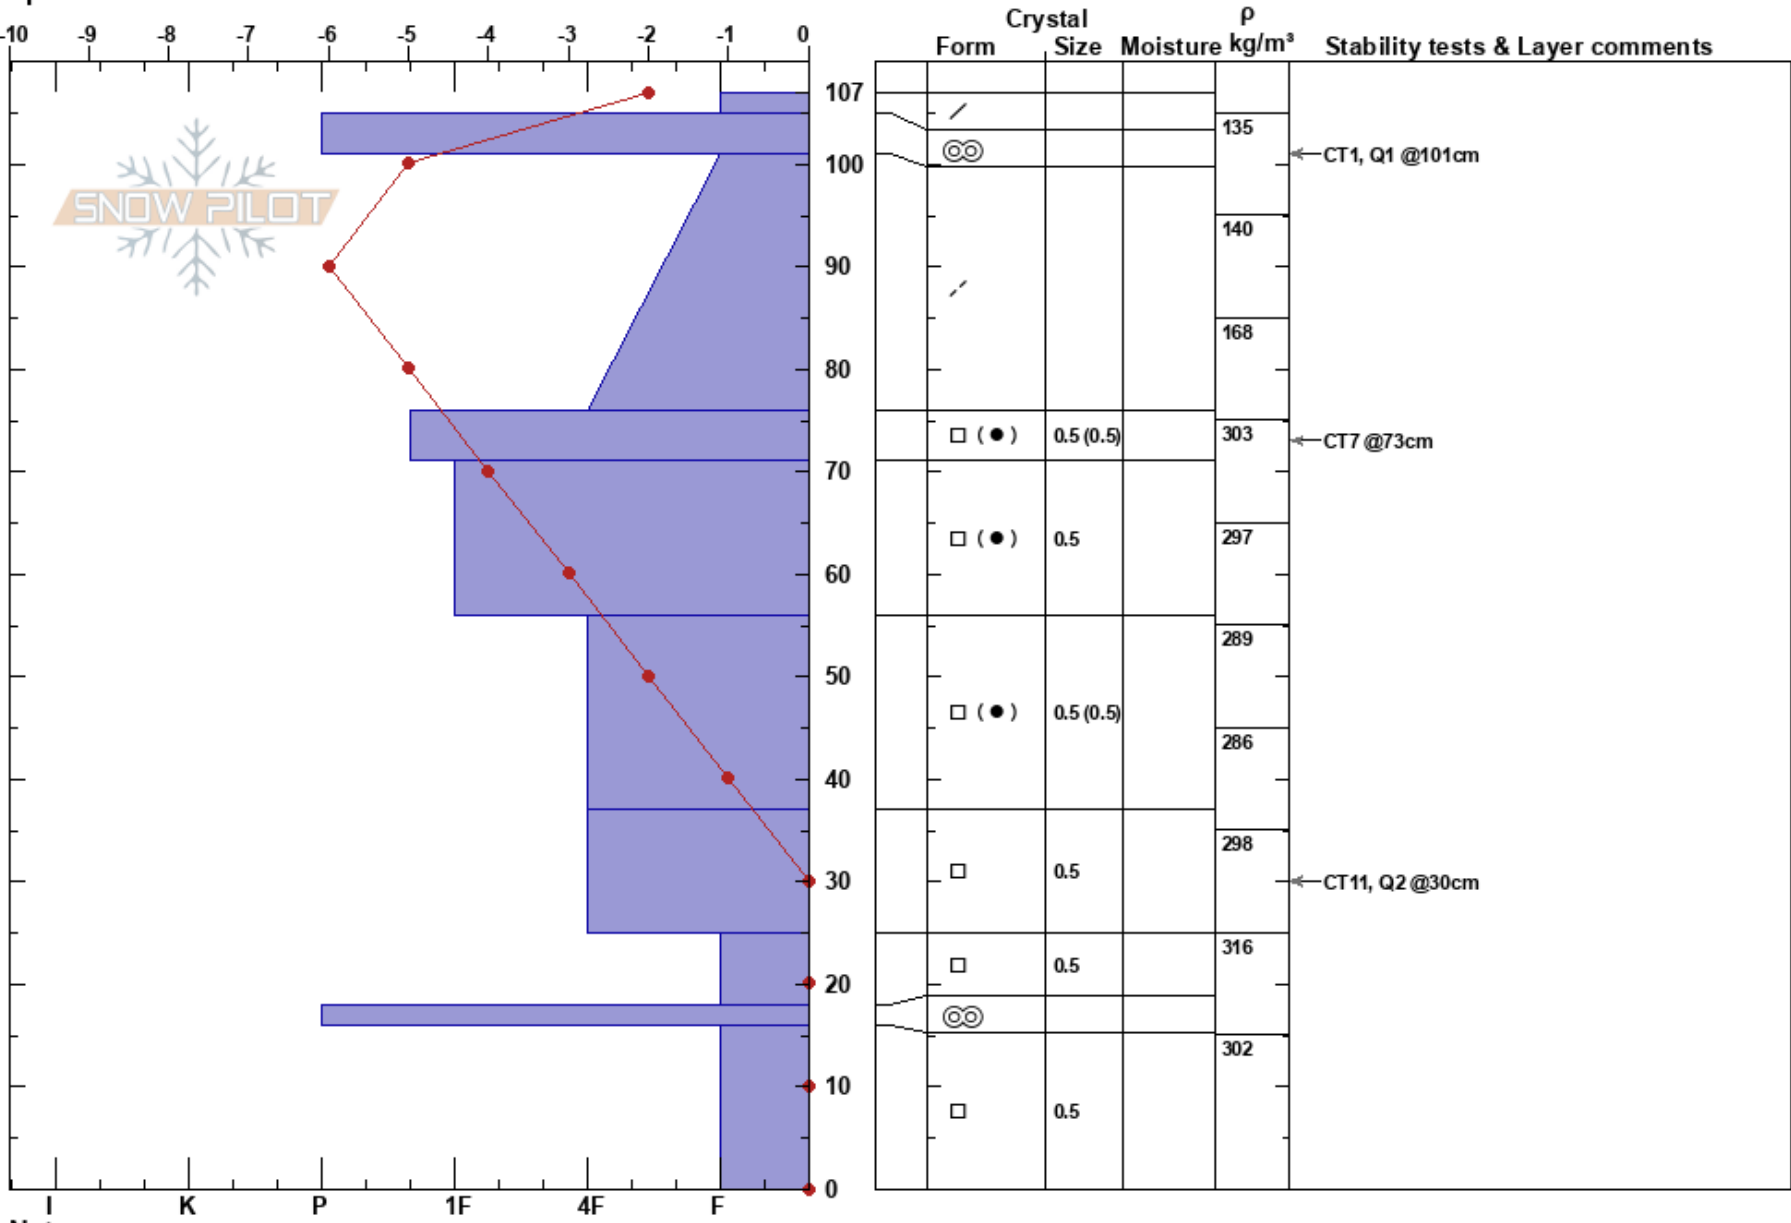

Practice 2
 Wasatch Range
 UT
 Elevation: 2756 m
 Aspect: 150°
 Specifics:

Dulce Monje Alcazar
 02/13/2023 - 10:15am
 Co-ord: 40.61721N, -111.57310W
 Slope Angle: 25°
 Wind Loading:

Stability: **HS: 107** Layer Notes:
 Air Temperature: -2°C
 Sky Cover:
 Precipitation: NO
 Wind: Calm

Notes: SWE = 25.3 cm