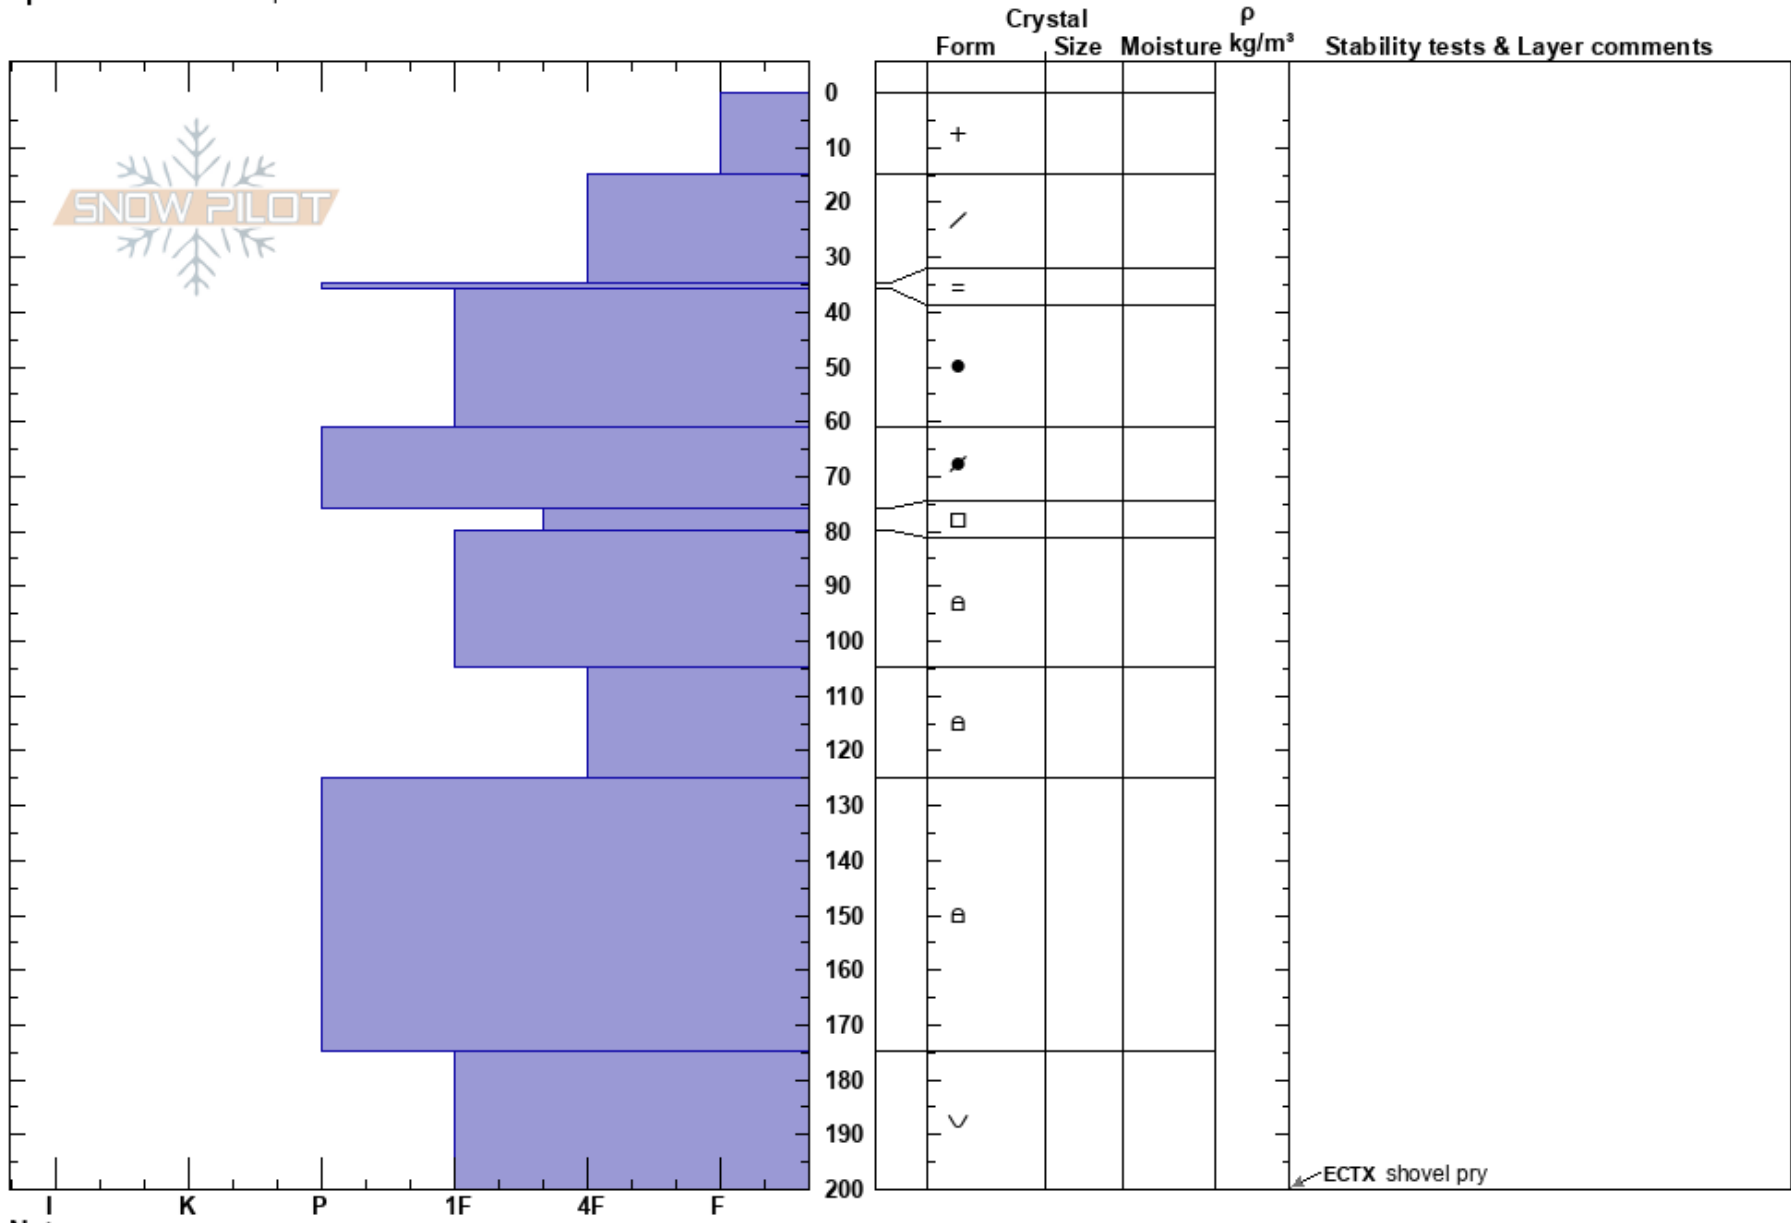

Granite Creek
 Talkeetna Mountains
 AK
Elevation: 5300 ft
Aspect: E
Specifics: We skied slope

Lauren Georgelos
 02/21/2023 - 1:45pm
Co-ord:
Slope Angle: 38°
Wind Loading:

Stability:
Air Temperature: 13°F
Sky Cover: CLR
Precipitation: NO
Wind:
HS: 200
PF: 80 76-80cm: Problematic layer
PS: 40