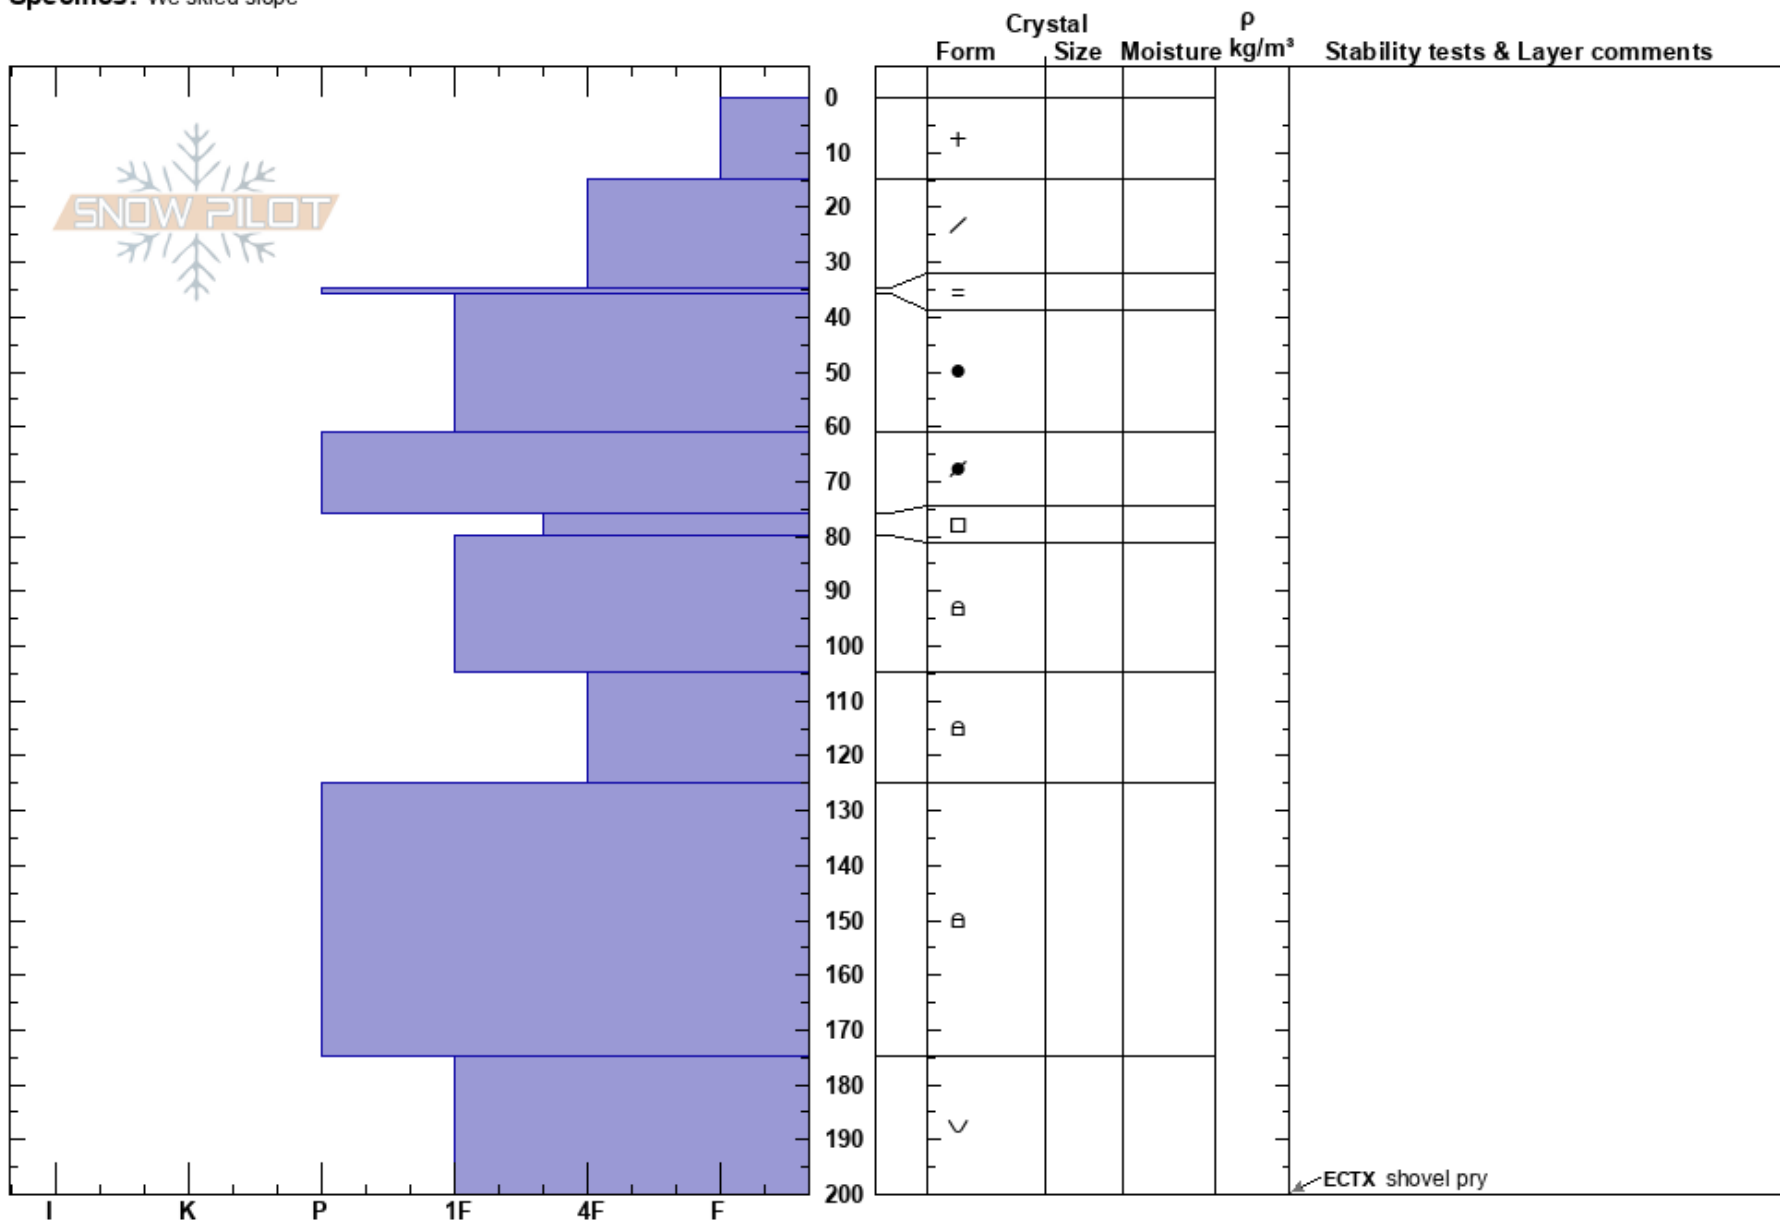

Granite Creek  
 Talkeetna Mountains  
 AK  
 Elevation: 5300 ft  
 Aspect: E  
 Specifics: We skied slope

Lauren Georgelos  
 02/21/2023 - 1:45pm  
 Co-ord:  
 Slope Angle: 38°  
 Wind Loading:

Stability: **HS:200**  
 Air Temperature: 13°F **PF: 80** 76-80cm: Problematic layer  
 Sky Cover: CLR **PS: 40**  
 Precipitation: NO  
 Wind: