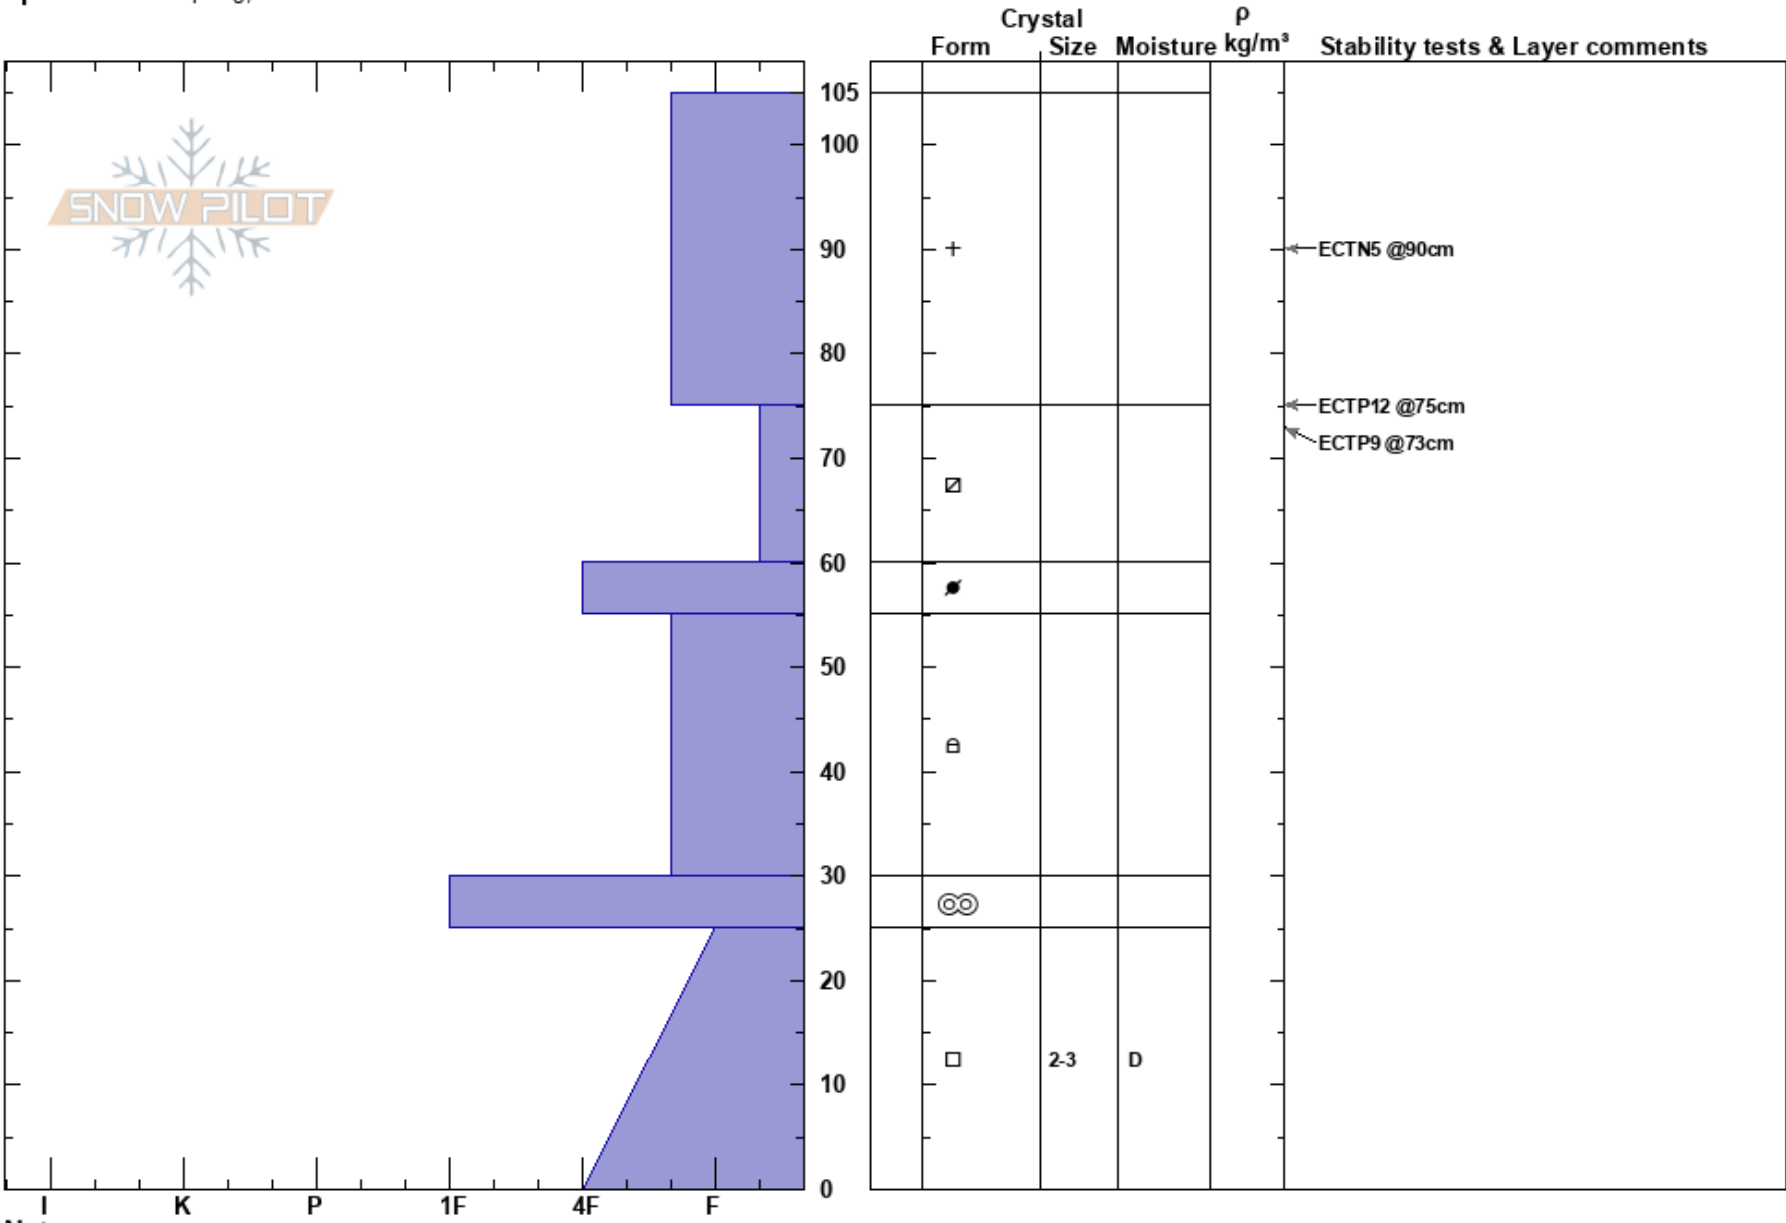

Wilson Canyon  
 Gabrielle Antonioli  
 Teton Range  
 02/21/2023 - 12:00pm  
 WY  
**Co-ord:** 43.46101N, -110.75305W  
**Elevation:** 7900 ft  
**Slope Angle:** 29°  
**Aspect:** 90°  
**Wind Loading:**  
**Specifics:** Collapsing, localized

**Stability:** Poor  
**Air Temperature:**  
**HS:** 105  
**PF:** 80 75-60cm: Problematic layer  
**Sky Cover:** BKN  
**Precipitation:** S2  
**Wind:** SW Moderate

Notes: