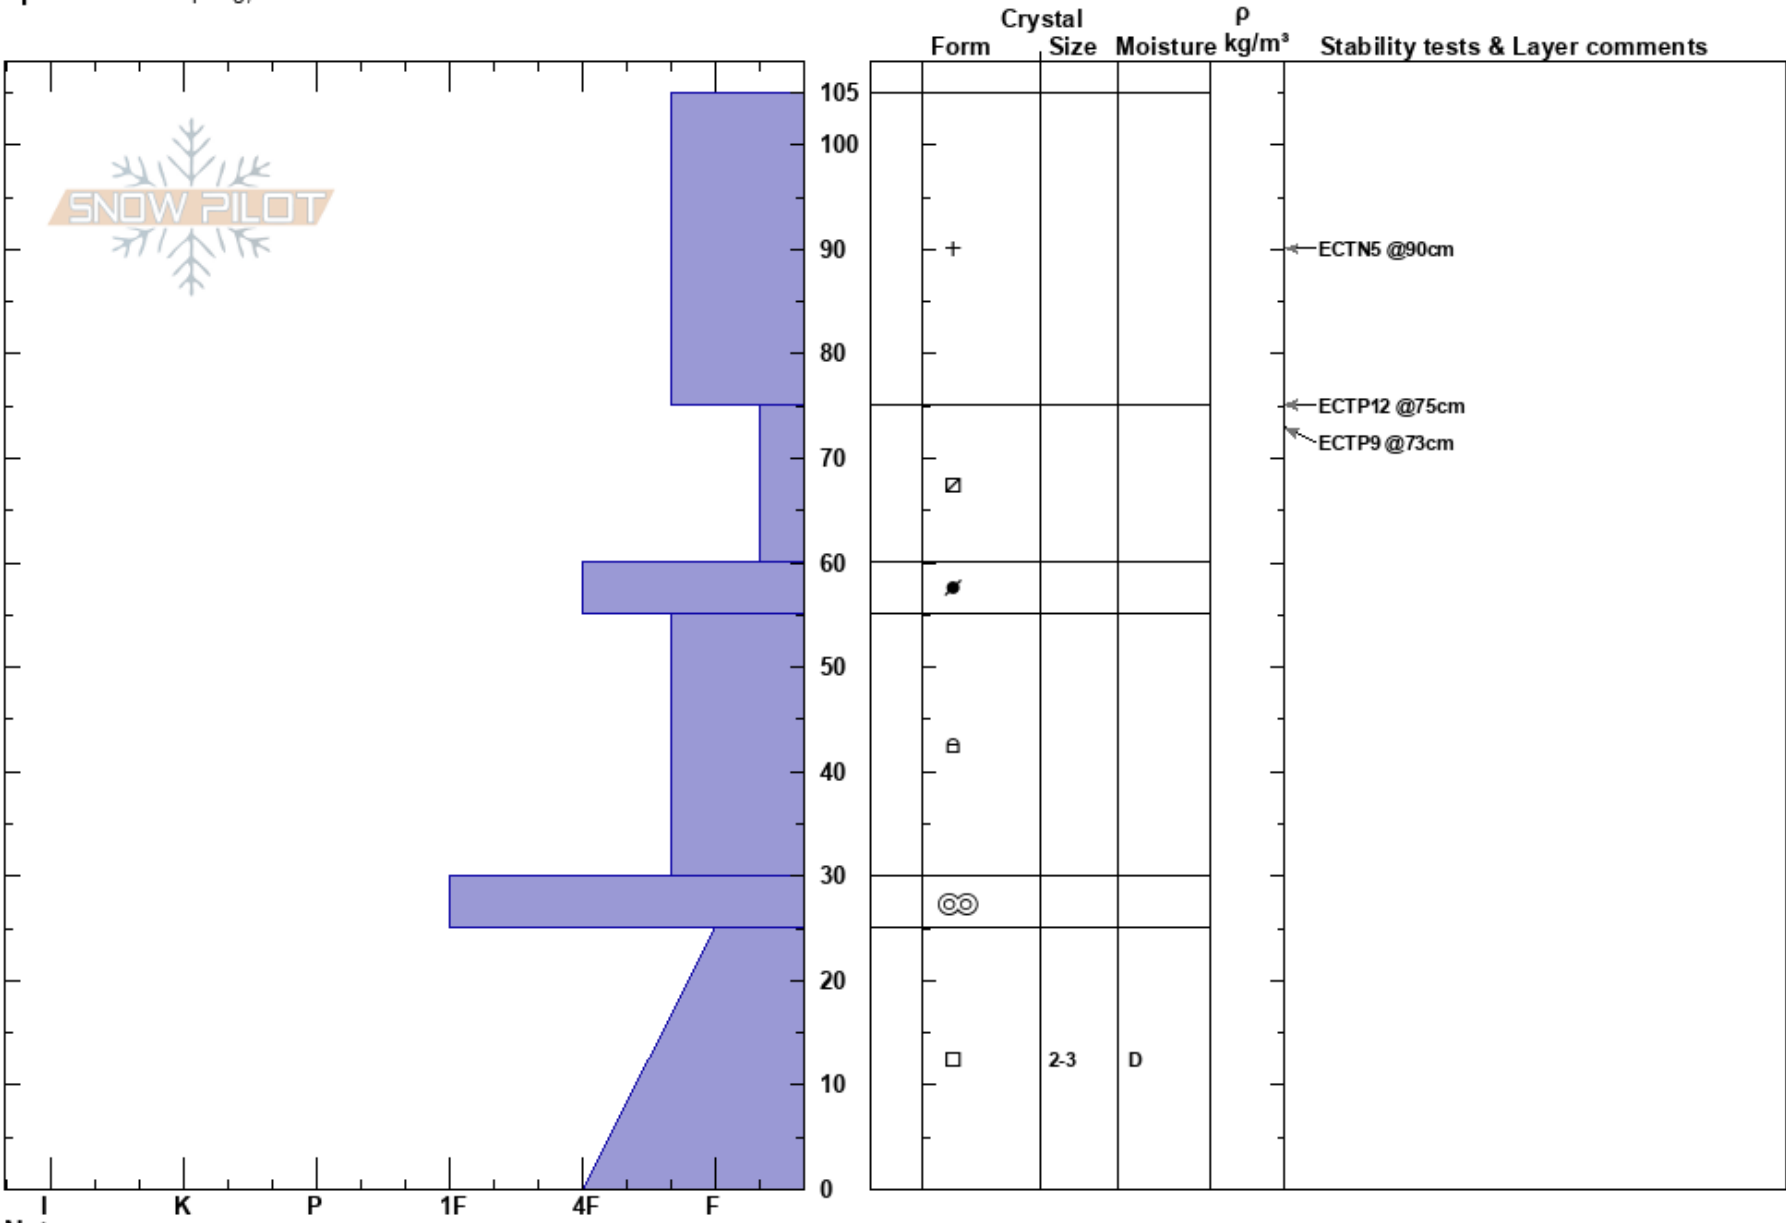

Wilson Canyon
 Gabrielle Antonioli
 Teton Range
 02/21/2023 - 12:00pm
 WY
Co-ord: 43.46101N, -110.75305W
Elevation: 7900 ft
Slope Angle: 29°
Aspect: 90°
Wind Loading:
Specifics: Collapsing, localized

Stability: Poor
Air Temperature:
HS: 105
PF: 80 75-60cm: Problematic layer
Sky Cover: BKN
Precipitation: S2
Wind: SW Moderate