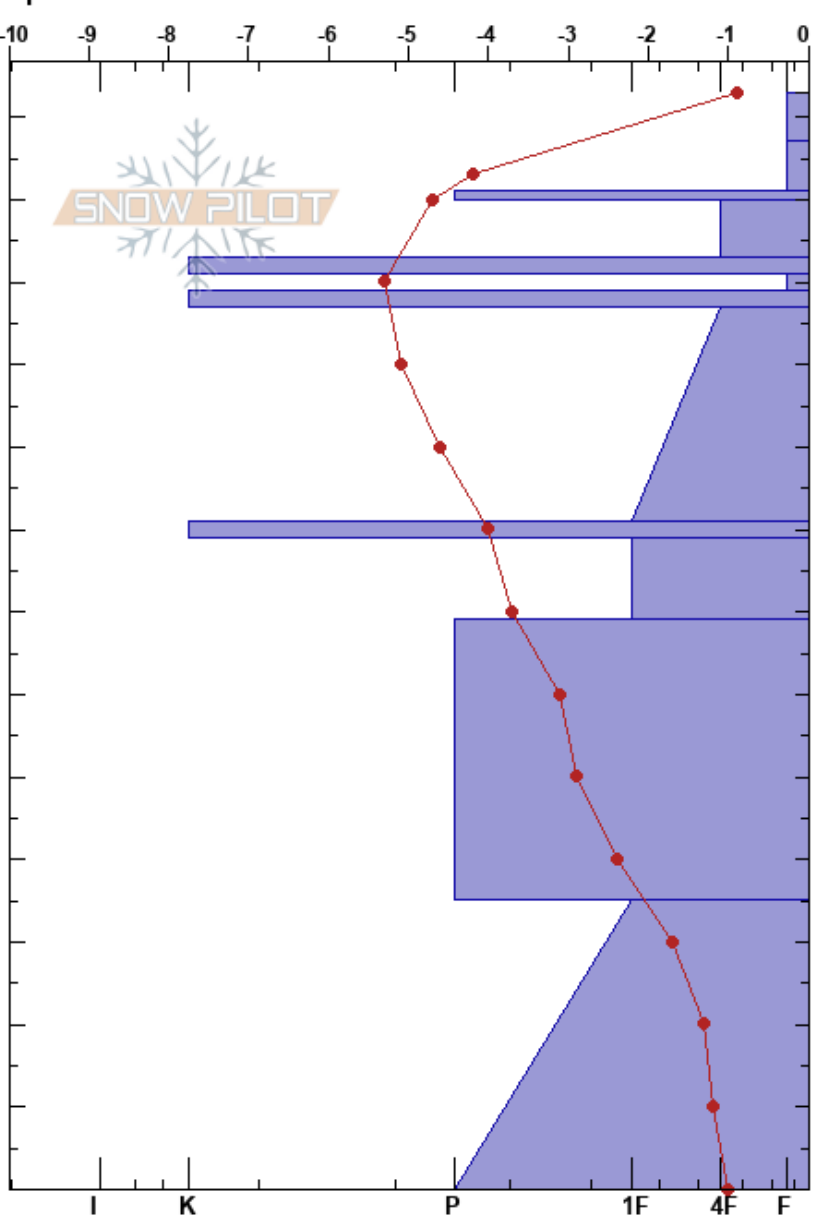

Gothic Short
 Crested Butte
 CO
 Elevation: 9986 ft
 Aspect: SW
 Specifics:

Sam Ridley
 02/21/2023 - 11:03am
 Co-ord: 38.92964N, -106.97124W
 Slope Angle: 23°
 Wind Loading: no

Stability:
 Air Temperature: 4.5°C
 Sky Cover: FEW
 Precipitation: NO
 Wind: W Light Breeze

HS: 133
 Layer Notes:
 111-109cm: Problematic layer

Height (cm)	Crystal		Moisture	ρ kg/m ³	Stability tests & Layer comments
	Form	Size			
133	/				
130	/ (+)	1.5			
	/	1			
120	⊙⊙	1.5			
	•	1			
	⊙⊙	2			
110	•	0.5-1			← PST90/100 (End) @110cm
	⊙⊙	1			
100					
	• (⊖)	1			
90					
	⊙⊙	2			
80	• (⊖)	1-1.5			
70					
	•	1			
60					
50					
	□ (⊖)	2			
40					
30					
20					
10					
0					