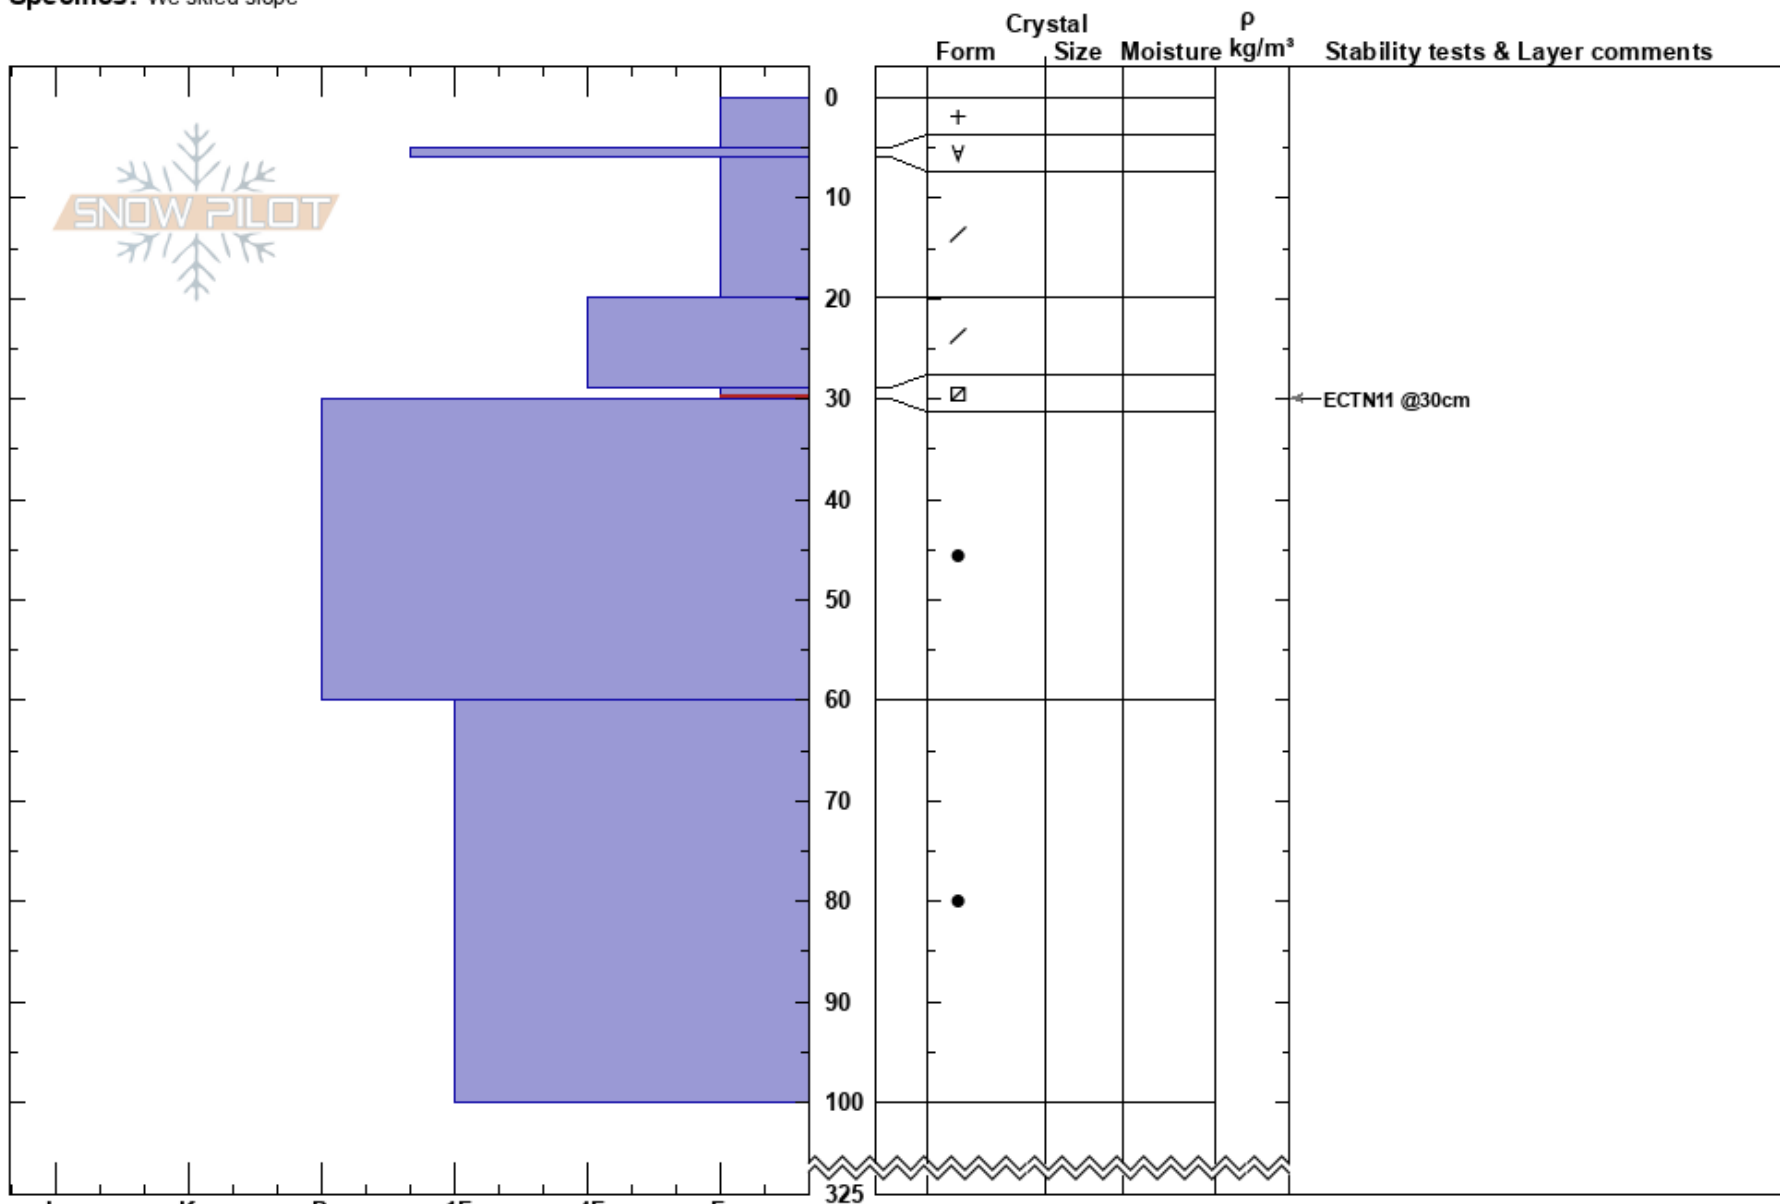

Southeast 9620'  
 Central Wasatch  
 UT  
**Elevation:** 9620 ft  
**Aspect:** SE  
**Specifics:** We skied slope

Dave Kelly  
 02/21/2023 - 2:30pm  
**Co-ord:** 40.60379N, -111.62688W  
**Slope Angle:** 31°  
**Wind Loading:** yes

**Stability:** Good **HS:** 325 **Layer Notes:**  
**Air Temperature:** -4°C **29-30cm:** Problematic layer  
**Sky Cover:** X  
**Precipitation:** S1  
**Wind:** SW Strong

**Notes:** Noted rime crust on SE-E-NE-N aspects above 9700'. Shovel tilt results with 30x30cm easy results @ 6cm.