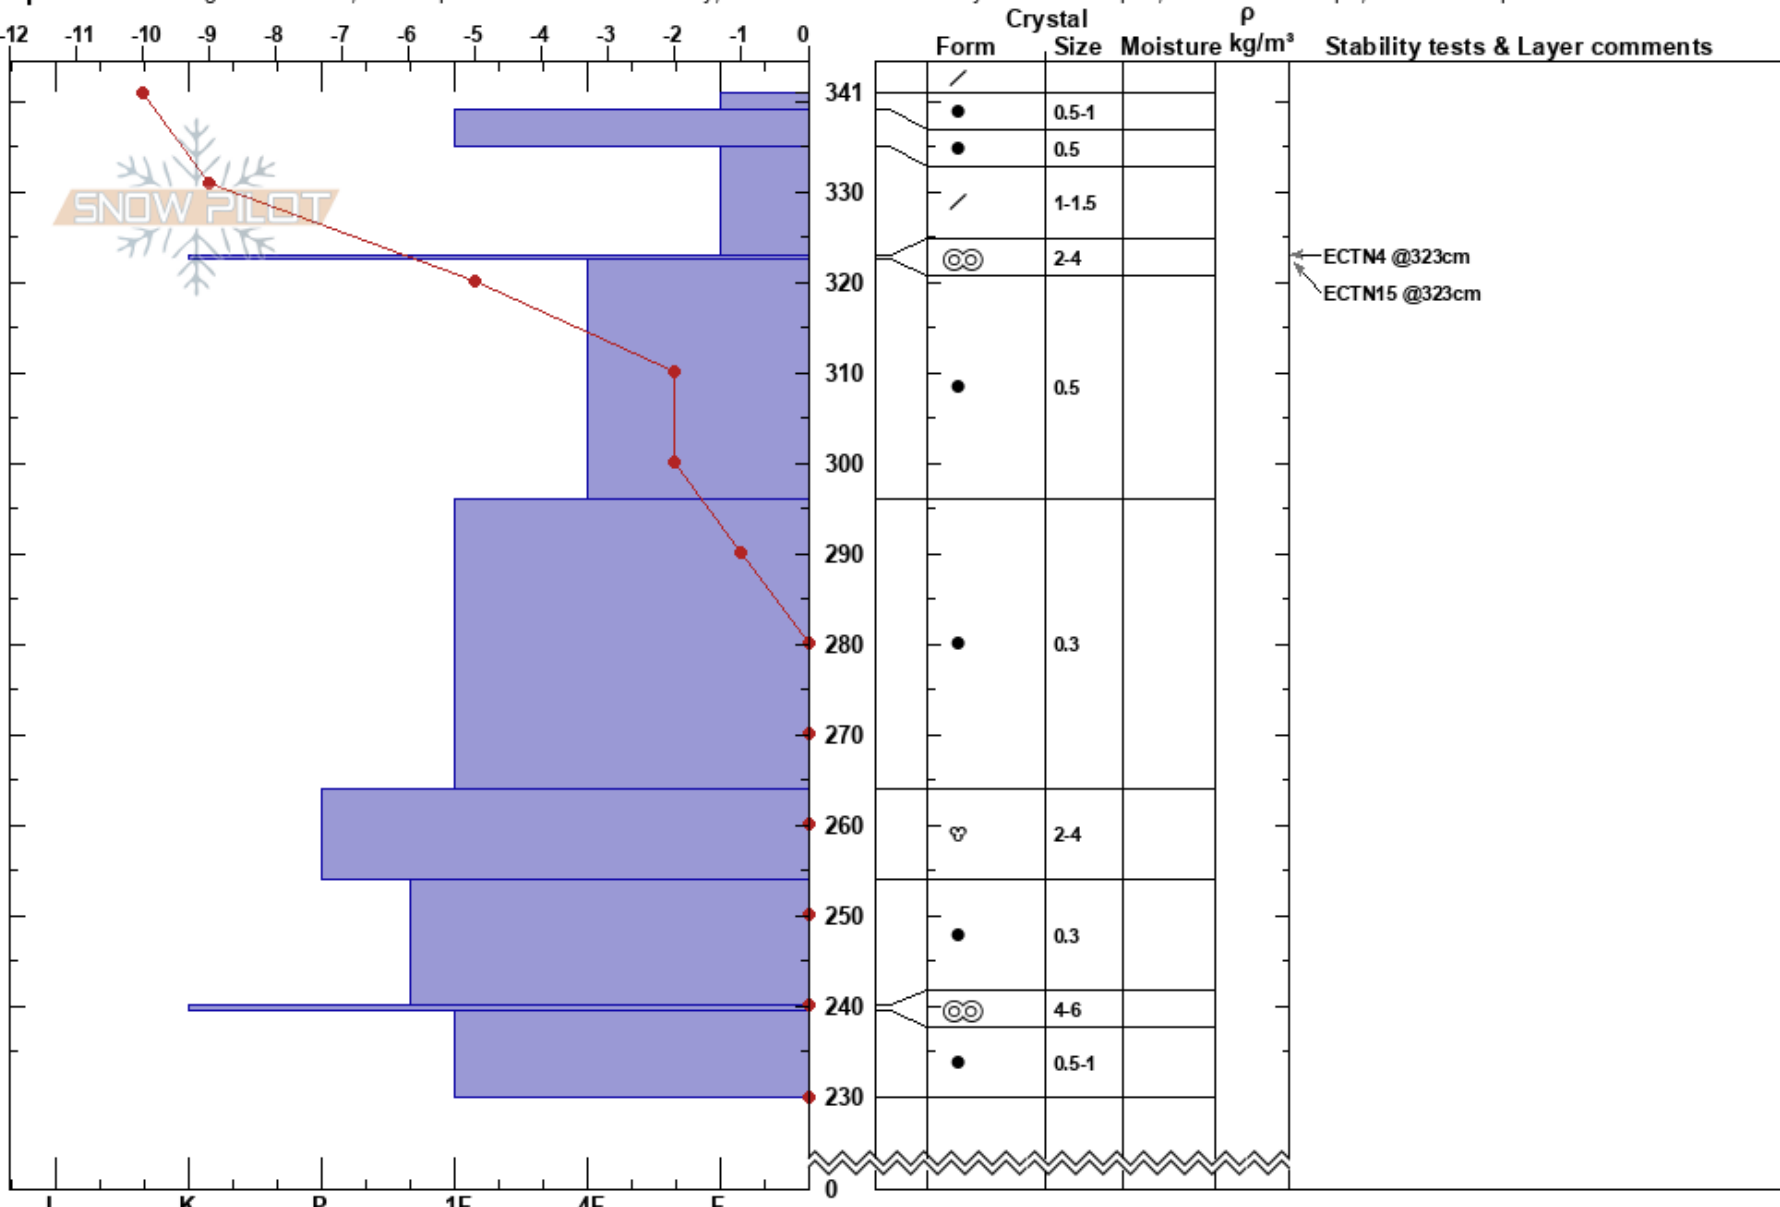

Powder Patch  
 Eaglecrest  
 AK  
 Elevation: 2177 ft  
 Aspect: N

Justin Spurrier  
 02/21/2023 - 1:00pm  
 Co-ord: 58.26102N, -134.51741W  
 Slope Angle: 22°  
 Wind Loading: no

Stability:  
 Air Temperature: -7.7°C  
 Sky Cover: CLR  
 Precipitation: NO  
 Wind: N Light Breeze

HS:341  
 323-322.5cm: Problematic layer

Specifics: Pit dug in a Ski Area; Pit is representative of backcountry; Recent avalanche activity on similar slopes; Ski tracks on slope; We skied slope

Notes: Observation was made in closed off weather plot