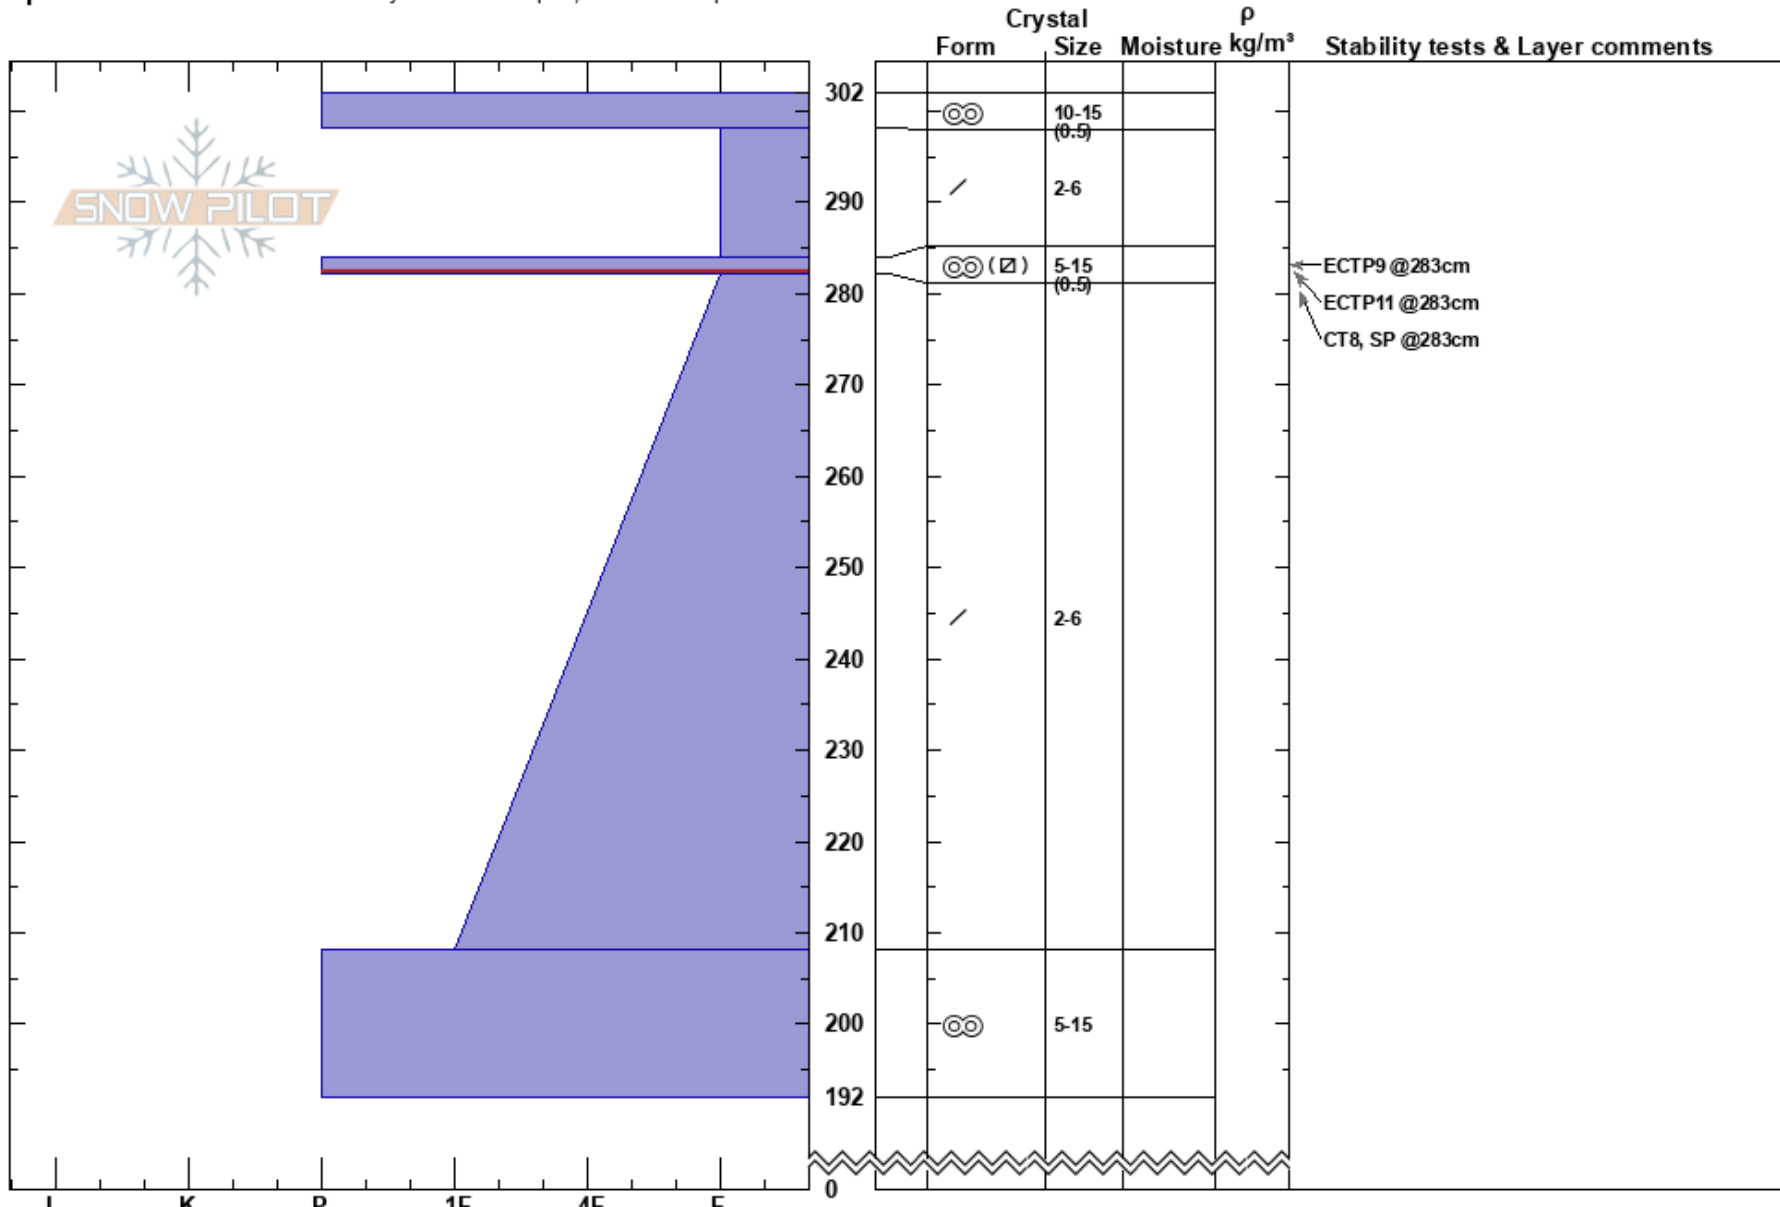

Mid Fruit Bowl

Forest Wagner

Stability: Fair

HS: 302

Layer Notes:

Coast Range

02/20/2023 - 2:00pm

Air Temperature: 24°F

PF: 30

284-282cm: Problematic layer

AK

Co-ord: 58.25732N, -134.49706W

Sky Cover:

PS: 7

Elevation: 2403 ft

Slope Angle: 29°

Precipitation: NO

Aspect: N

Wind Loading: yes

Wind: N Moderate

Specifics: Recent avalanche activity on similar slopes; We skied slope

Notes: