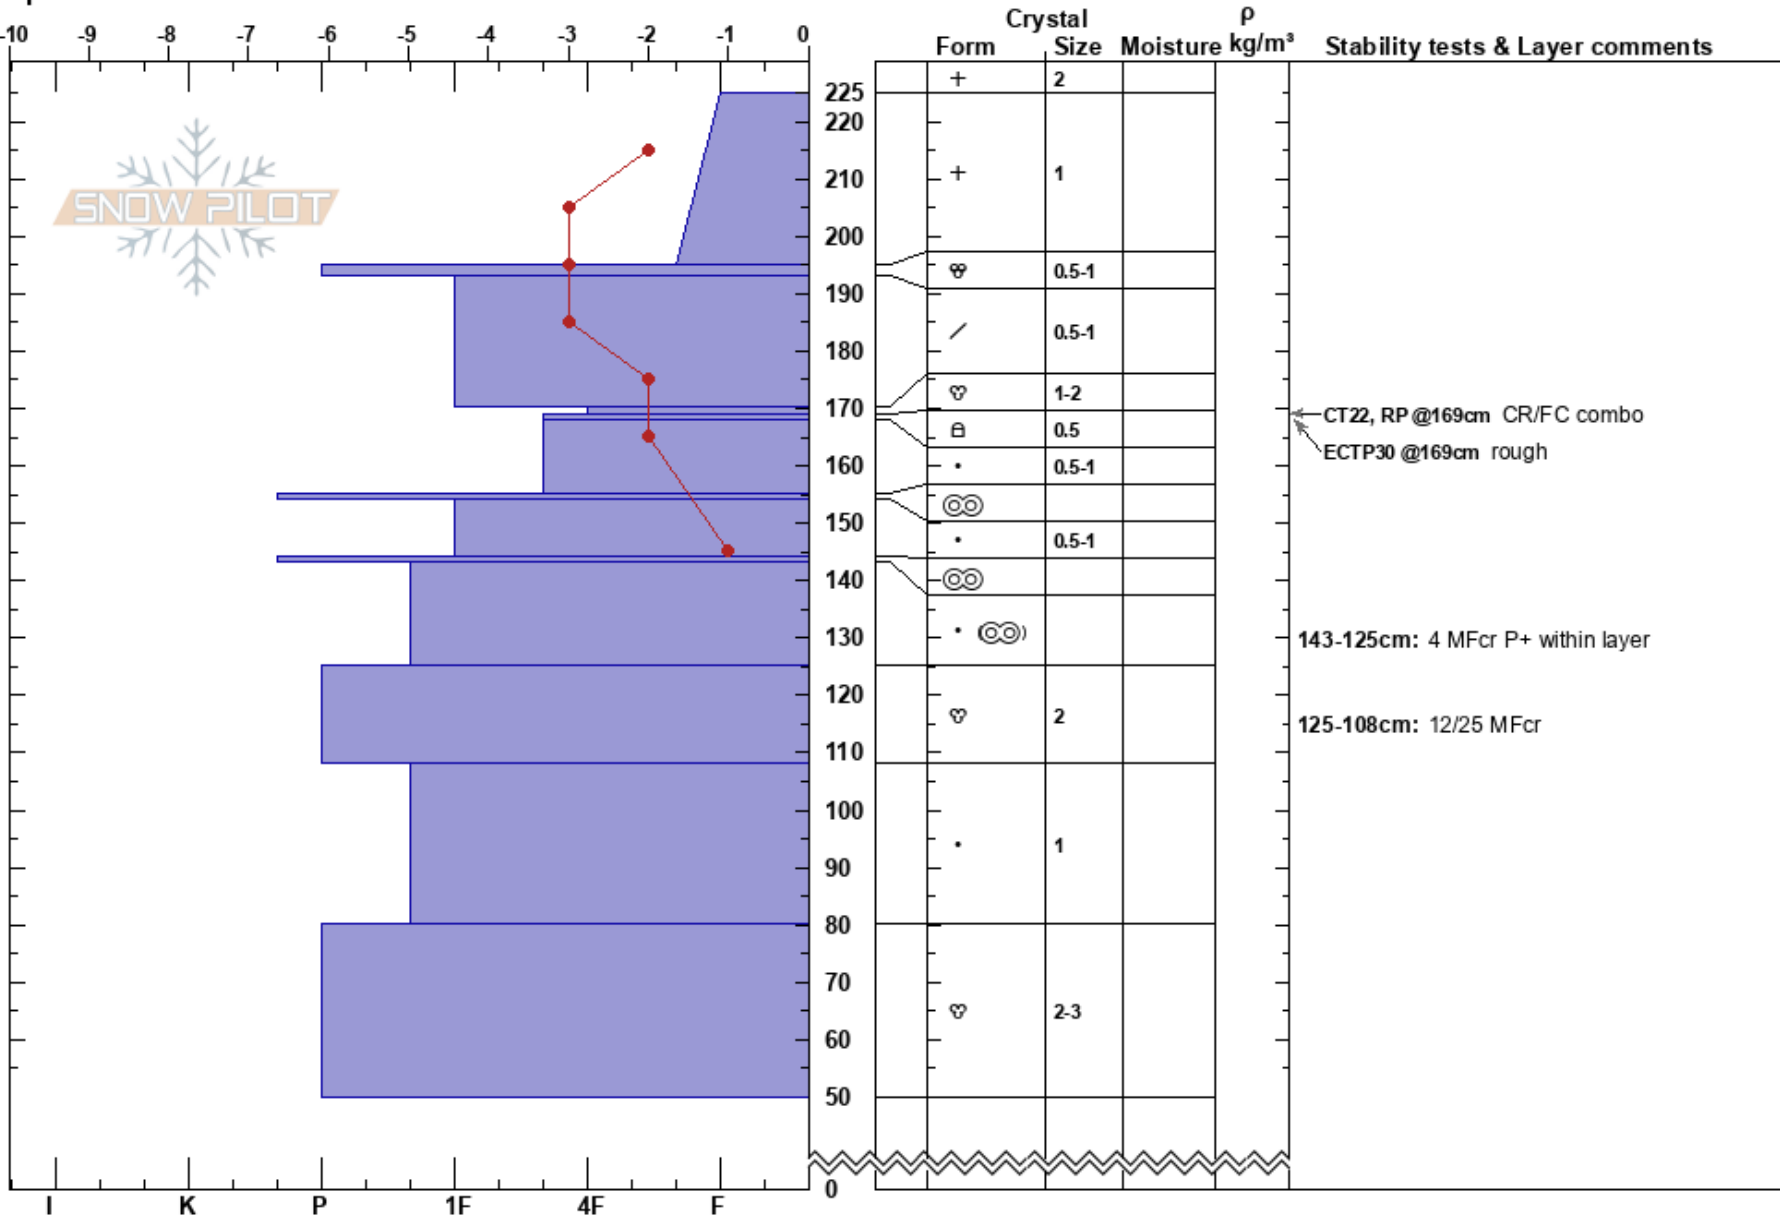

8.5 Mile Ridge  
 North Cascades, East  
 WA  
 Elevation: 1865 m  
 Aspect: SE  
 Specifics:

Stephanie Williams  
 02/21/2023 - 11:00am  
 Co-ord: 10U 667802W 5342522N  
 Slope Angle: 35°  
 Wind Loading: previous

Stability:  
 Air Temperature: -4°C  
 Sky Cover: OVC  
 Precipitation: S-1  
 Wind: SW Light Breeze

HS:225  
 PF: 55  
 PS: 15  
 Layer Notes:  
 170-169cm: Problematic layer  
 143-125cm: 4 MFcr P+ within layer  
 125-108cm: 12/25 MFcr

Notes: wind loaded pit location