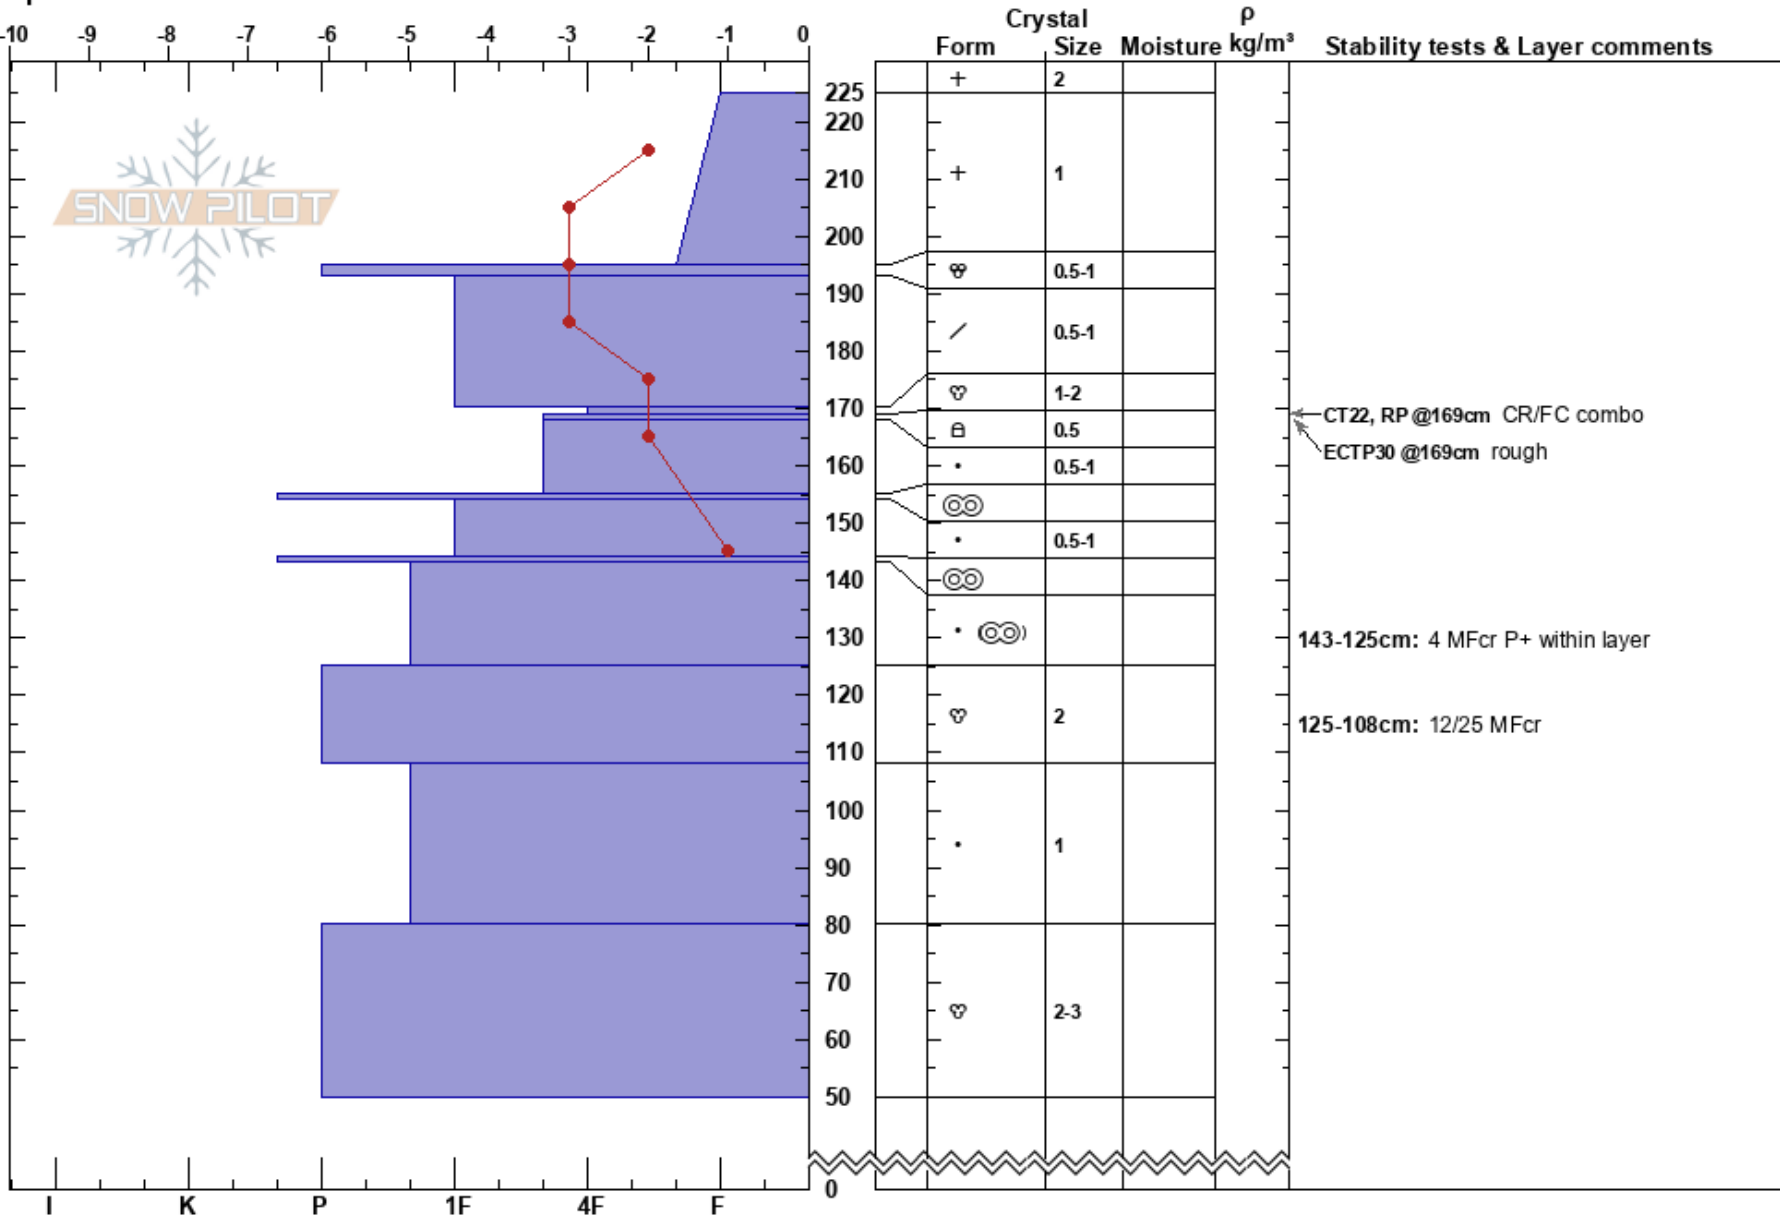

8.5 Mile Ridge
 North Cascades, East
 WA
 Elevation: 1865 m
 Aspect: SE
 Specifics:

Stephanie Williams
 02/21/2023 - 11:00am
 Co-ord: 10U 667802W 5342522N
 Slope Angle: 35°
 Wind Loading: previous

Stability:
 Air Temperature: -4°C
 Sky Cover: OVC
 Precipitation: S-1
 Wind: SW Light Breeze

HS:225
 PF: 55
 PS: 15
 Layer Notes:
 170-169cm: Problematic layer
 143-125cm: 4 MFcr P+ within layer
 125-108cm: 12/25 MFcr

Notes: wind loaded pit location