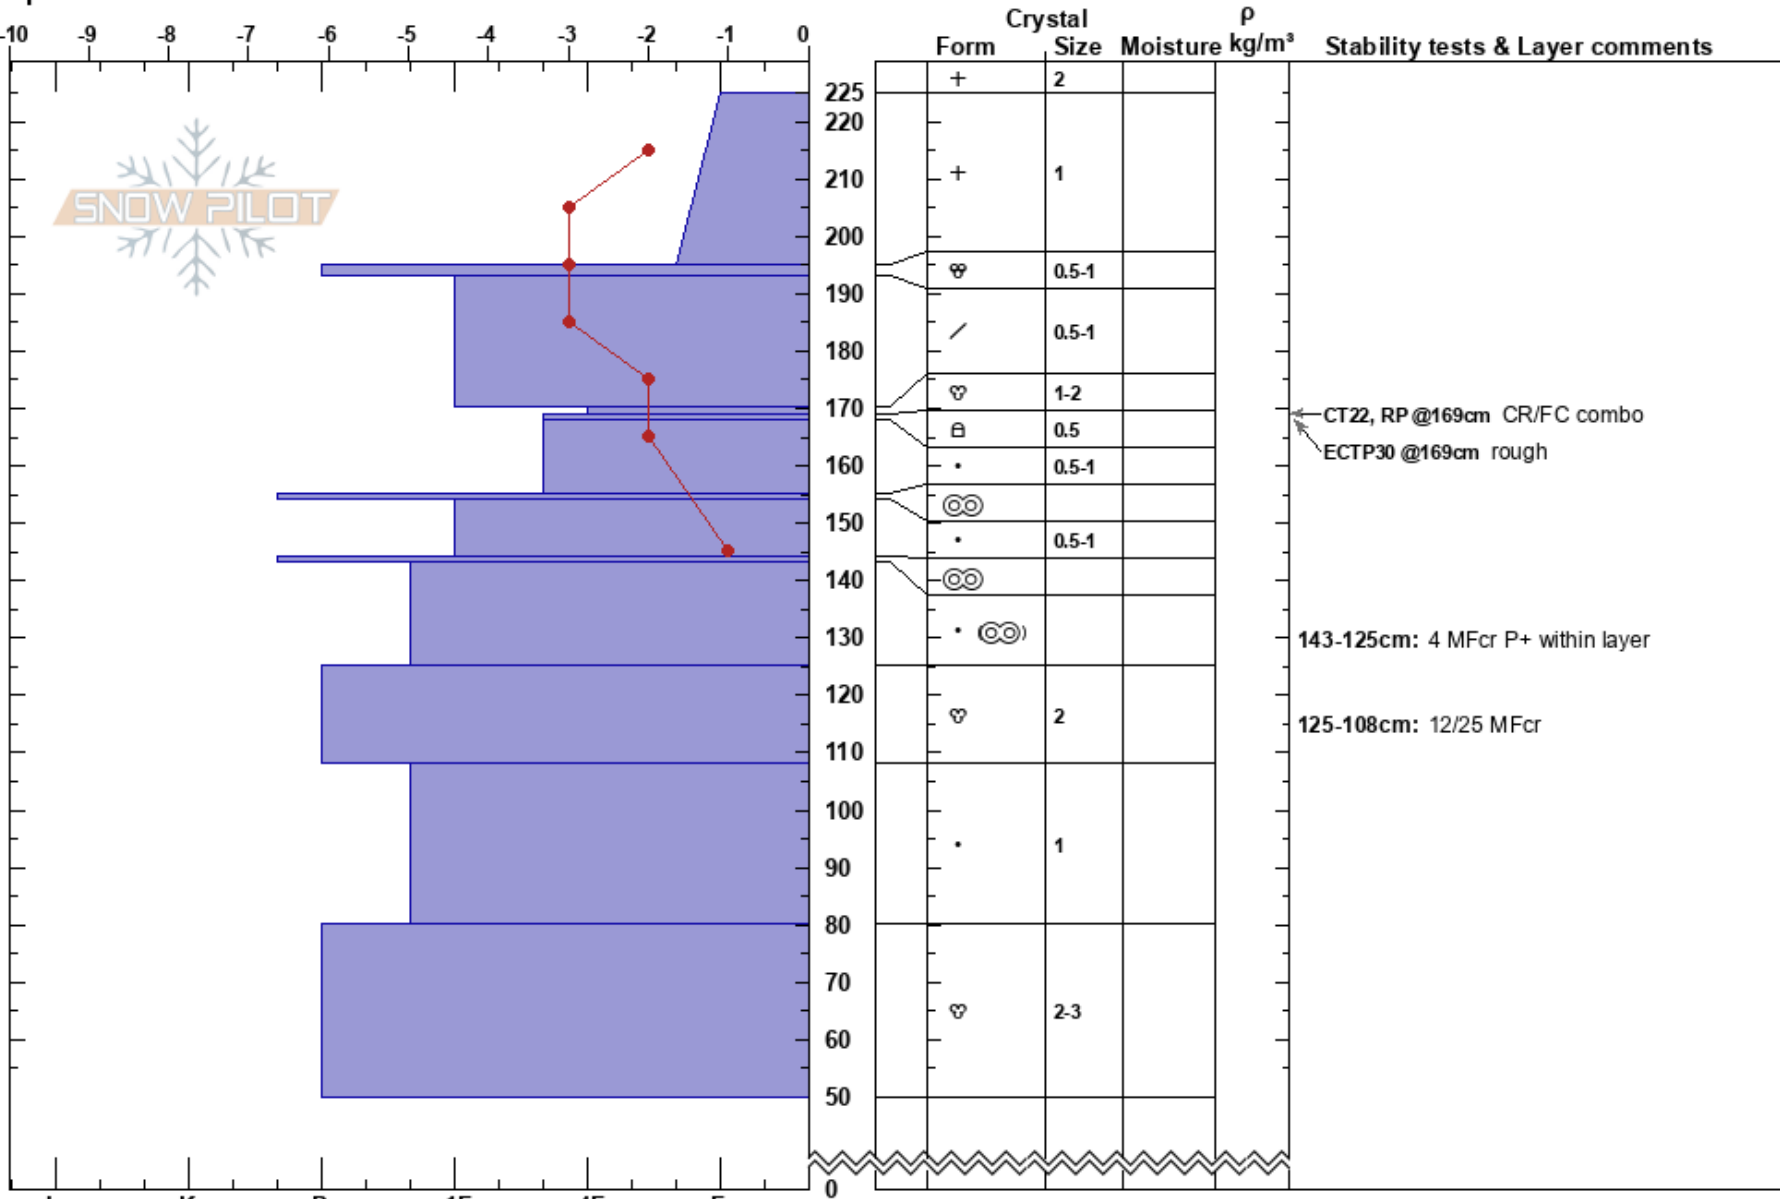

8.5 Mile Ridge  
 North Cascades, East  
 WA  
 Elevation: 1865 m  
 Aspect: SE  
 Specifics:

Stephanie Williams  
 02/21/2023 - 11:00am  
 Co-ord: 10U 667802W 5342522N  
 Slope Angle: 35°  
 Wind Loading: previous

Stability:  
 Air Temperature: -4°C  
 Sky Cover: OVC  
 Precipitation: S-1  
 Wind: SW Light Breeze

HS:225  
 PF: 55  
 PS: 15  
 Layer Notes:  
 170-169cm: Problematic layer  
 143-125cm: 4 MFcr P+ within layer  
 125-108cm: 12/25 MFcr

Notes: wind loaded pit location