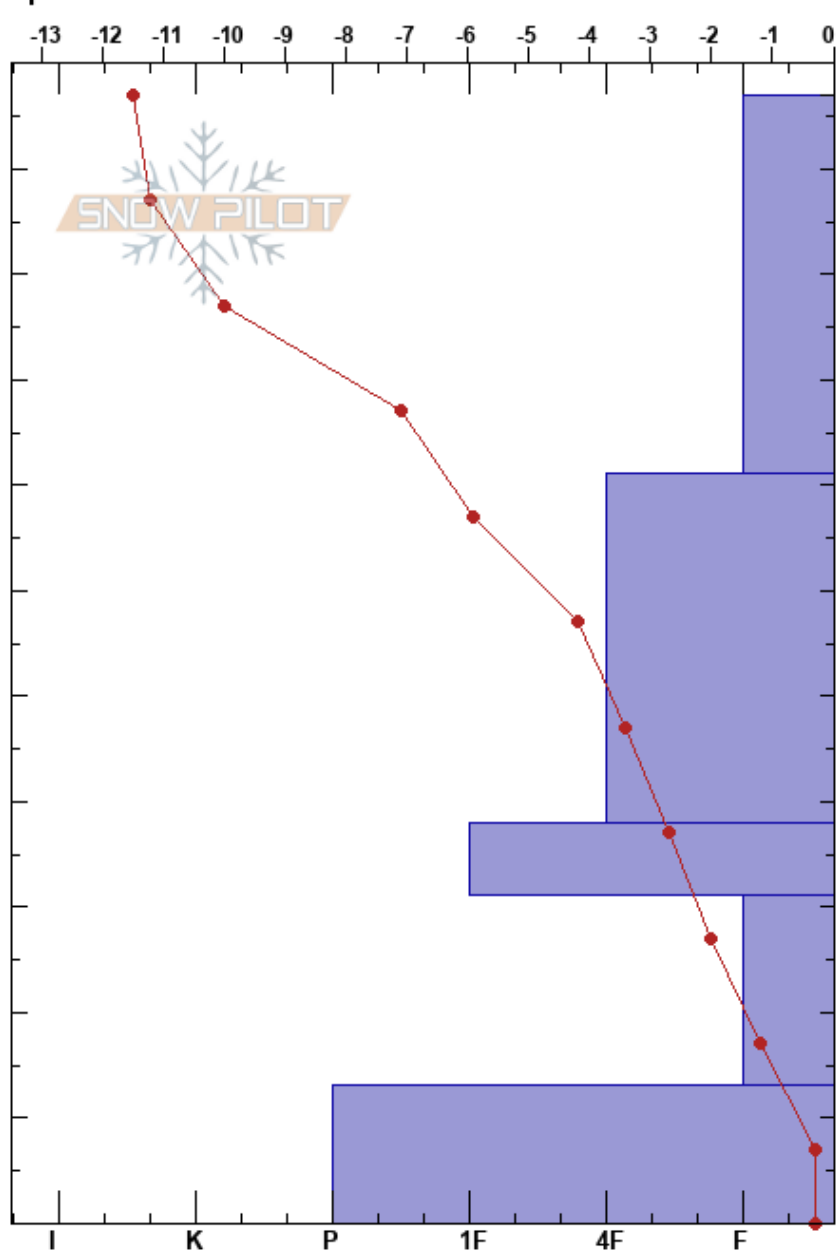

KP29
 Crested Butte
 CO
 Elevation: 2857 m
 Aspect: S
 Specifics:

Daniel Hogan
 02/18/2023 - 10:25am
 Co-ord: 38.94156N, -106.97282W
 Slope Angle: 3°
 Wind Loading:

Stability:
 Air Temperature: -10°C
 Sky Cover: FEW
 Precipitation: NO
 Wind: Calm

HS: 107 Layer Notes:

Form	Crystal Size	Moisture	ρ kg/m ³	Stability tests & Layer comments
V	5			
			152	
□ (/)	0.5-1		232	
			271	
			291	
⊖ (●)	0.5-2		306	
			337	
			394	
⊖ (●)	0.5-1.5		404	
⊖ (^)	2-4		341	
			359	
^ (⊖)	2-6			

Notes: Surface Temperature @ 1024
 IR: -11.1C
 Thermometer: -11.5C