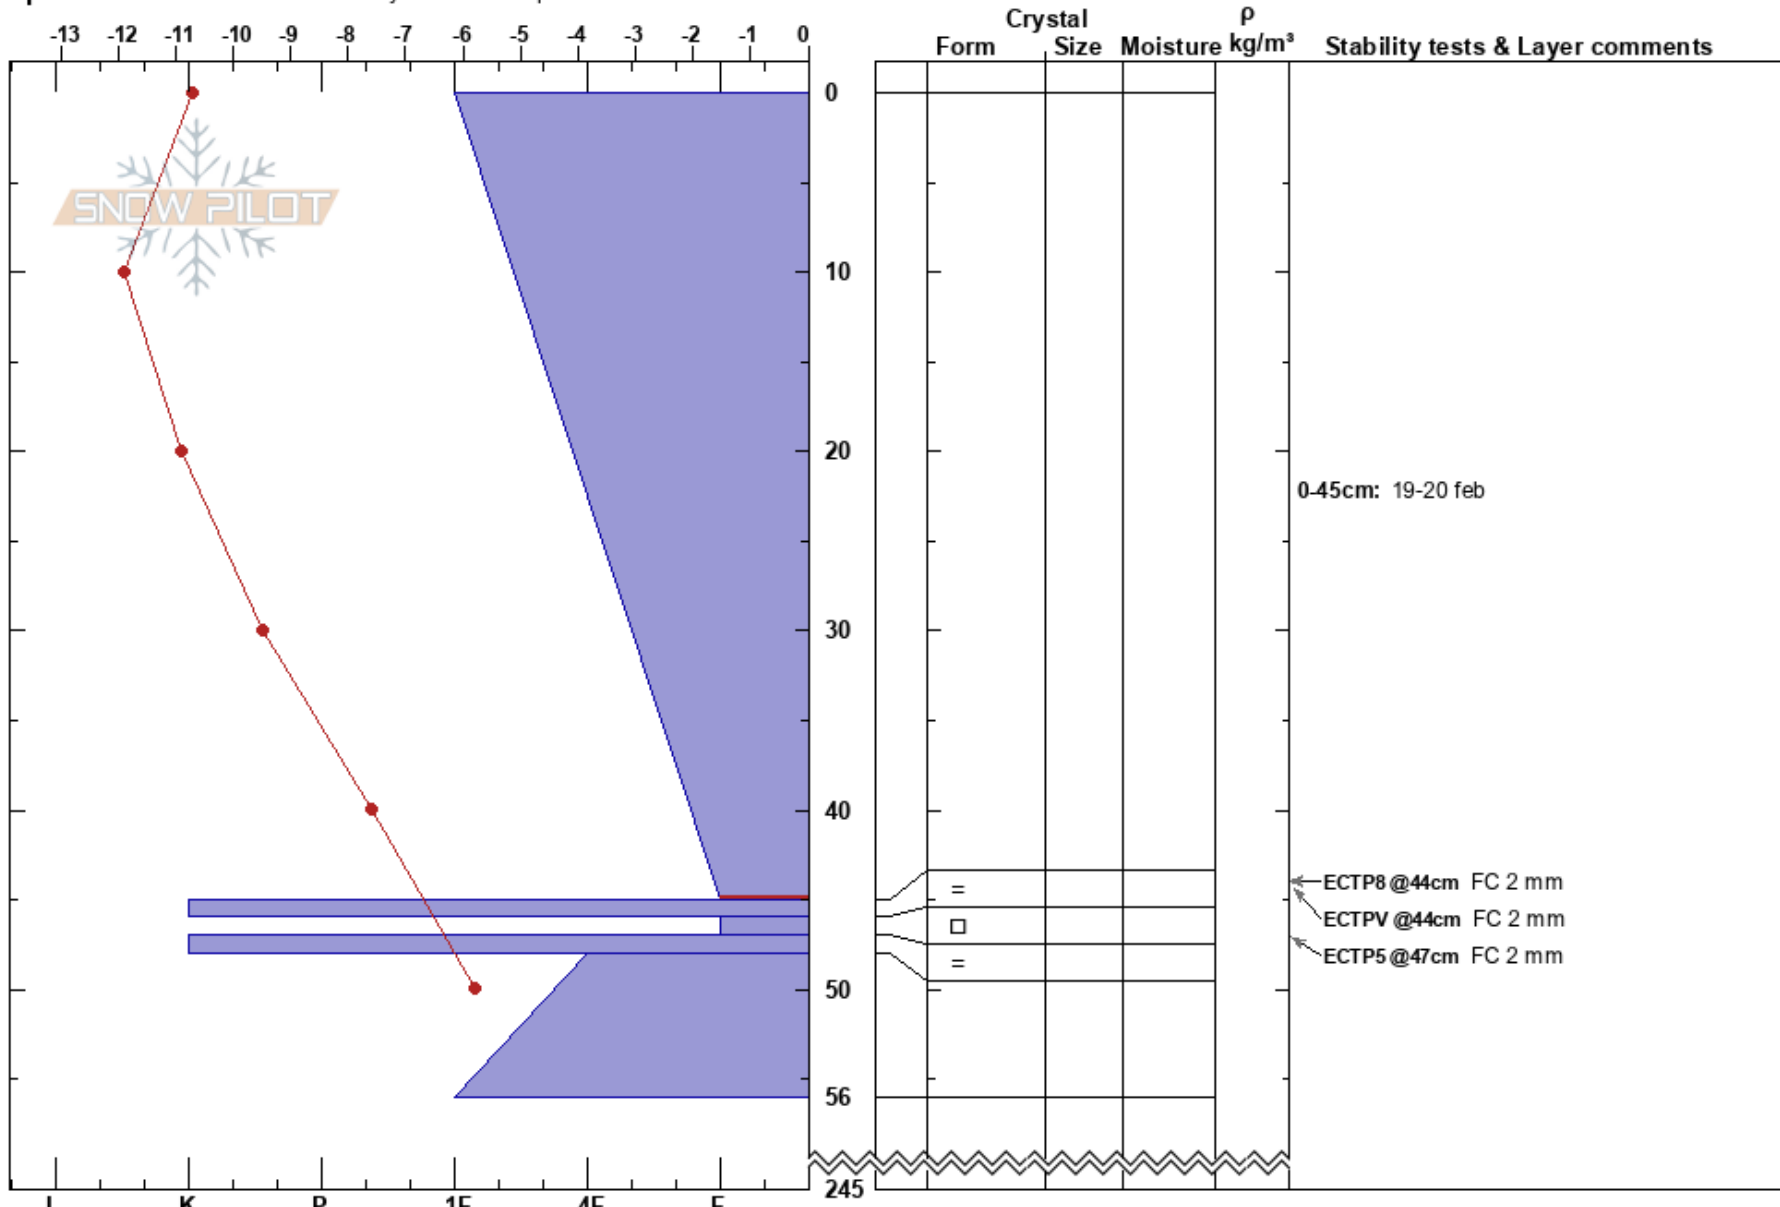

Kungsleden  
 Västra Vindelfjällen  
 Sweden  
 Elevation: 800 m  
 Aspect: 260°

Johan af Ekenstam  
 21/02/2023 - 12:30  
 Co-ord: 33W 504528E 7304250N  
 Slope Angle: 30°  
 Wind Loading: previous

Stability: **HS:245**  
 Air Temperature: -7.3°C PF: 35  
 Sky Cover: SCT  
 Precipitation: NO  
 Wind: S Light Breeze

Layer Notes:  
 0-45cm: 19-20 feb  
 0-45cm: Problematic layer

Specifics: Recent avalanche activity on similar slopes

Notes: Kort läslutning.