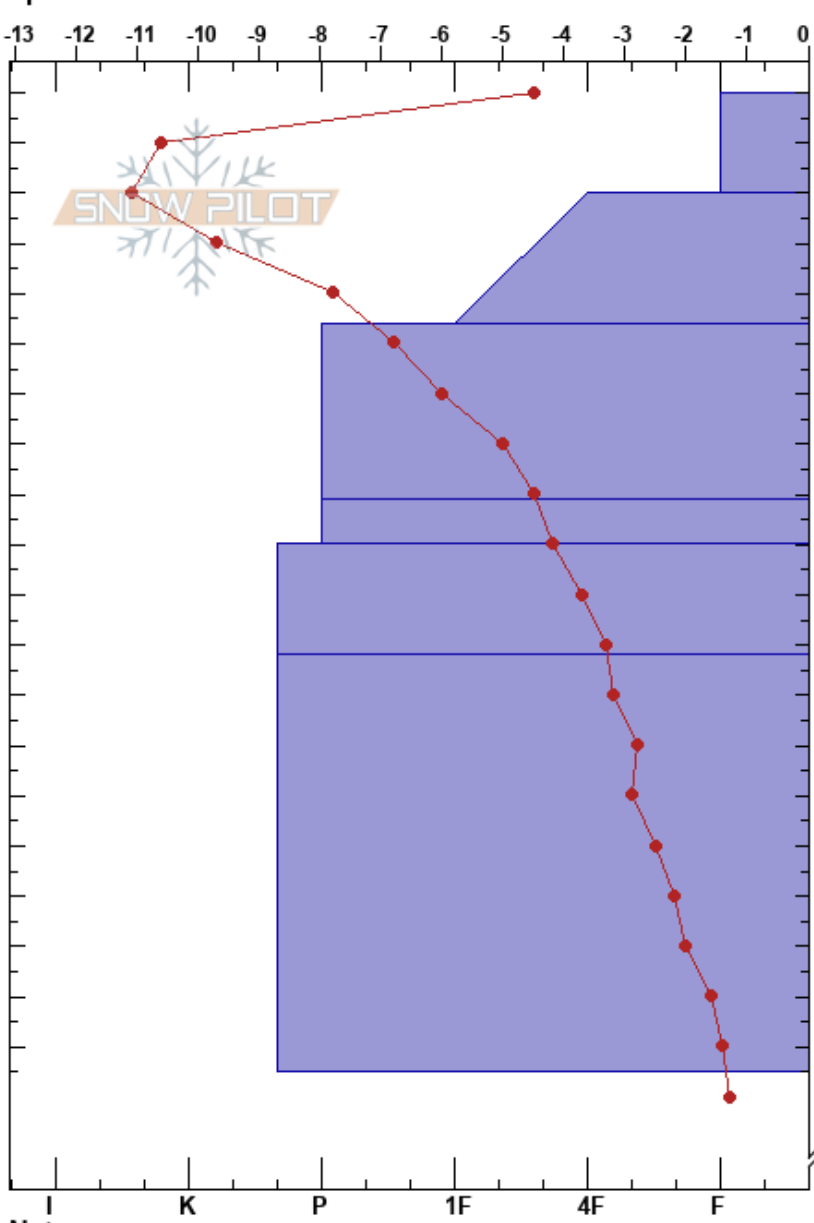

Guardsman Pass
 Wasatch Range
 UT
 Elevation: 9310 ft
 Aspect: N
 Specifics:

Johnathan Stoddard
 02/17/2023 - 2:45pm
 Co-ord:
 Slope Angle: 17°
 Wind Loading: no

Stability:
 Air Temperature: 7.8°C
 Sky Cover: FEW
 Precipitation: NO
 Wind: Calm

HS:220
 PF: 37
 PS: 10

Layer Notes:

Form	Crystal		Moisture	ρ kg/m ³	Stability tests & Layer comments
	Size				
☐	0.5-1			120	
☐	0.5-1			190	
☐	0.5-1			240	
☐	0.5-1			230	
☐	0.5-1			280	
☐	0.5-1			280	
☐	0.5-1			300	
●	1			320	
●	2			350	
●	2			360	
●	1-2			380	
					←ECTX Never Failed