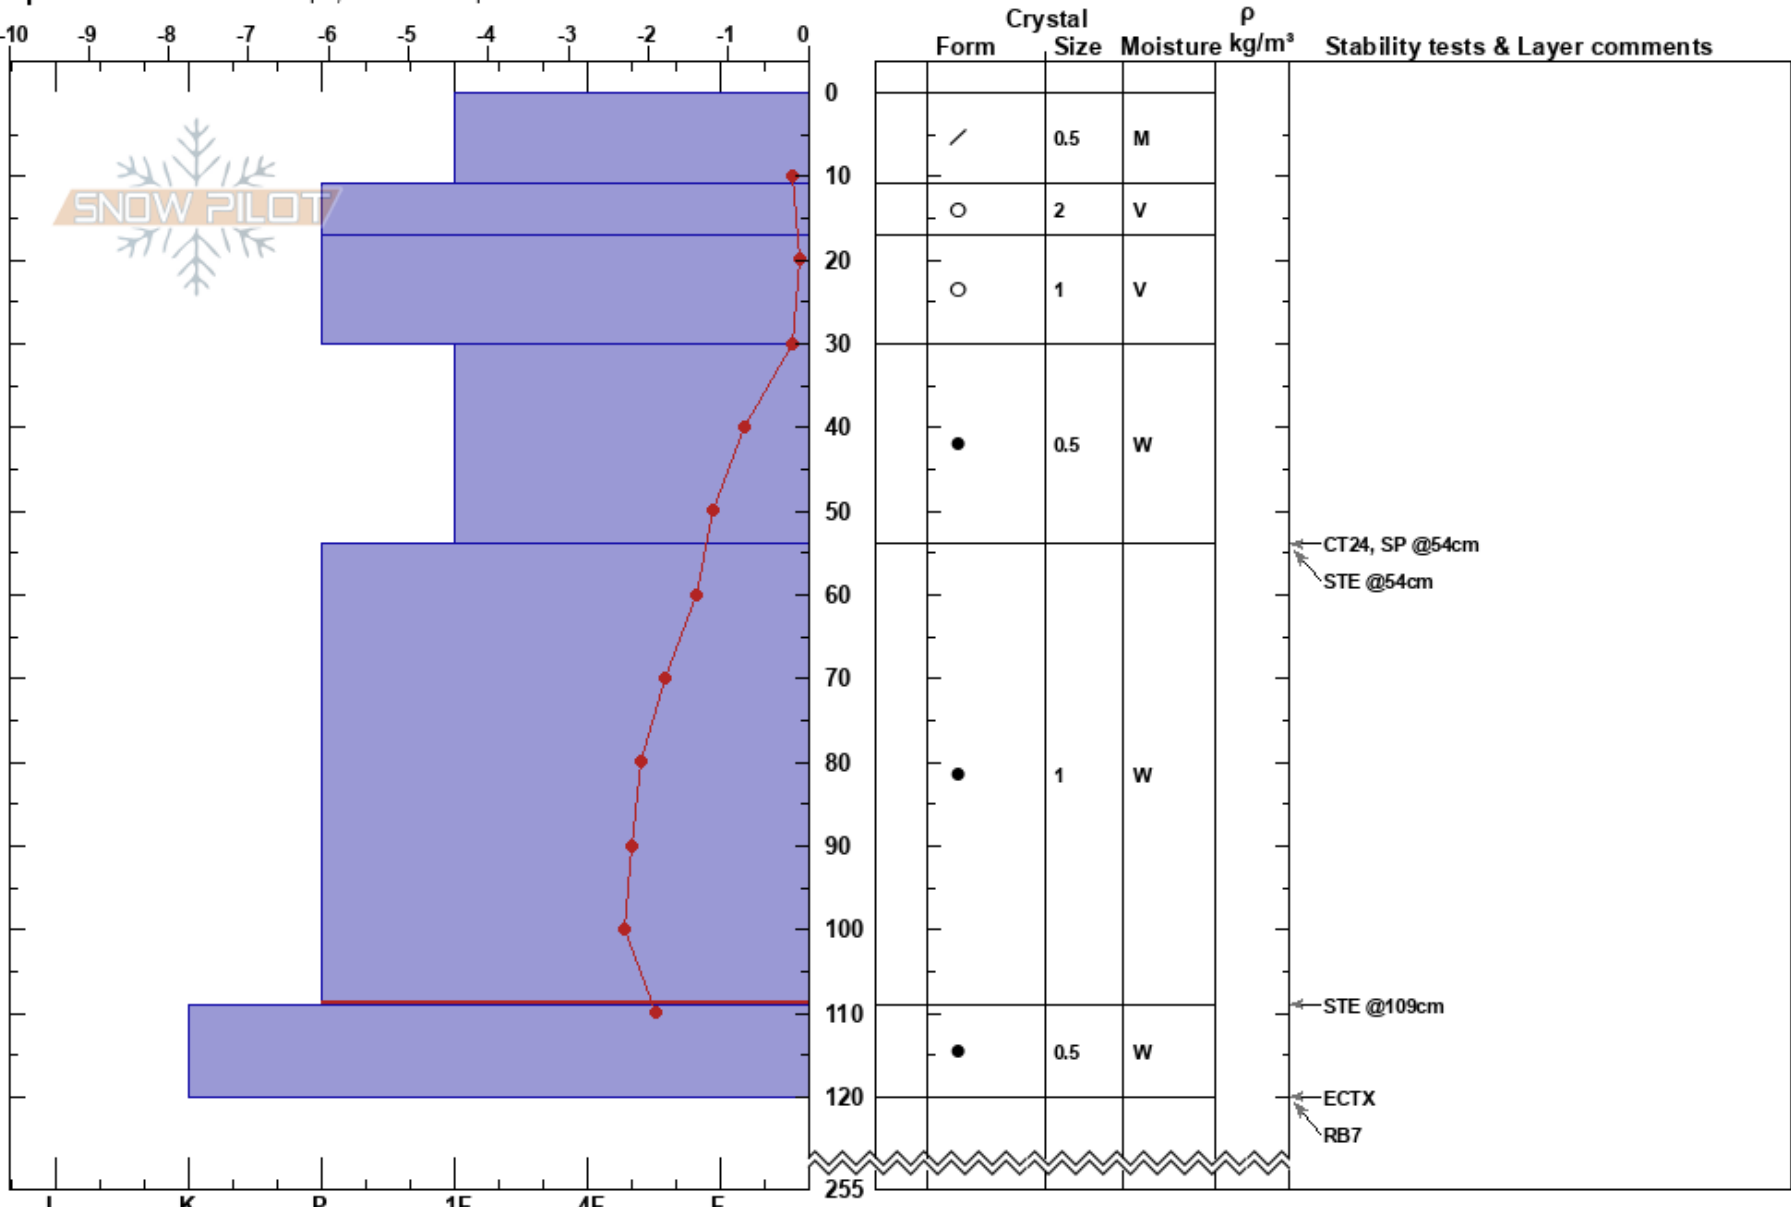

210223 Adam West
 himalayas 21/02/2023 - 12:45
 India Co-ord: 34.03027S, 74.36886E
 Elevation: 2996 m Slope Angle: 30°
 Aspect: 345° Wind Loading: no
 Specifics: Ski tracks on slope; We skied slope

Stability: HS:255 Layer Notes:
 Air Temperature: 1°C PF: 12 54-109cm: Problematic layer
 Sky Cover: BKN
 Precipitation: NO
 Wind: SW Calm