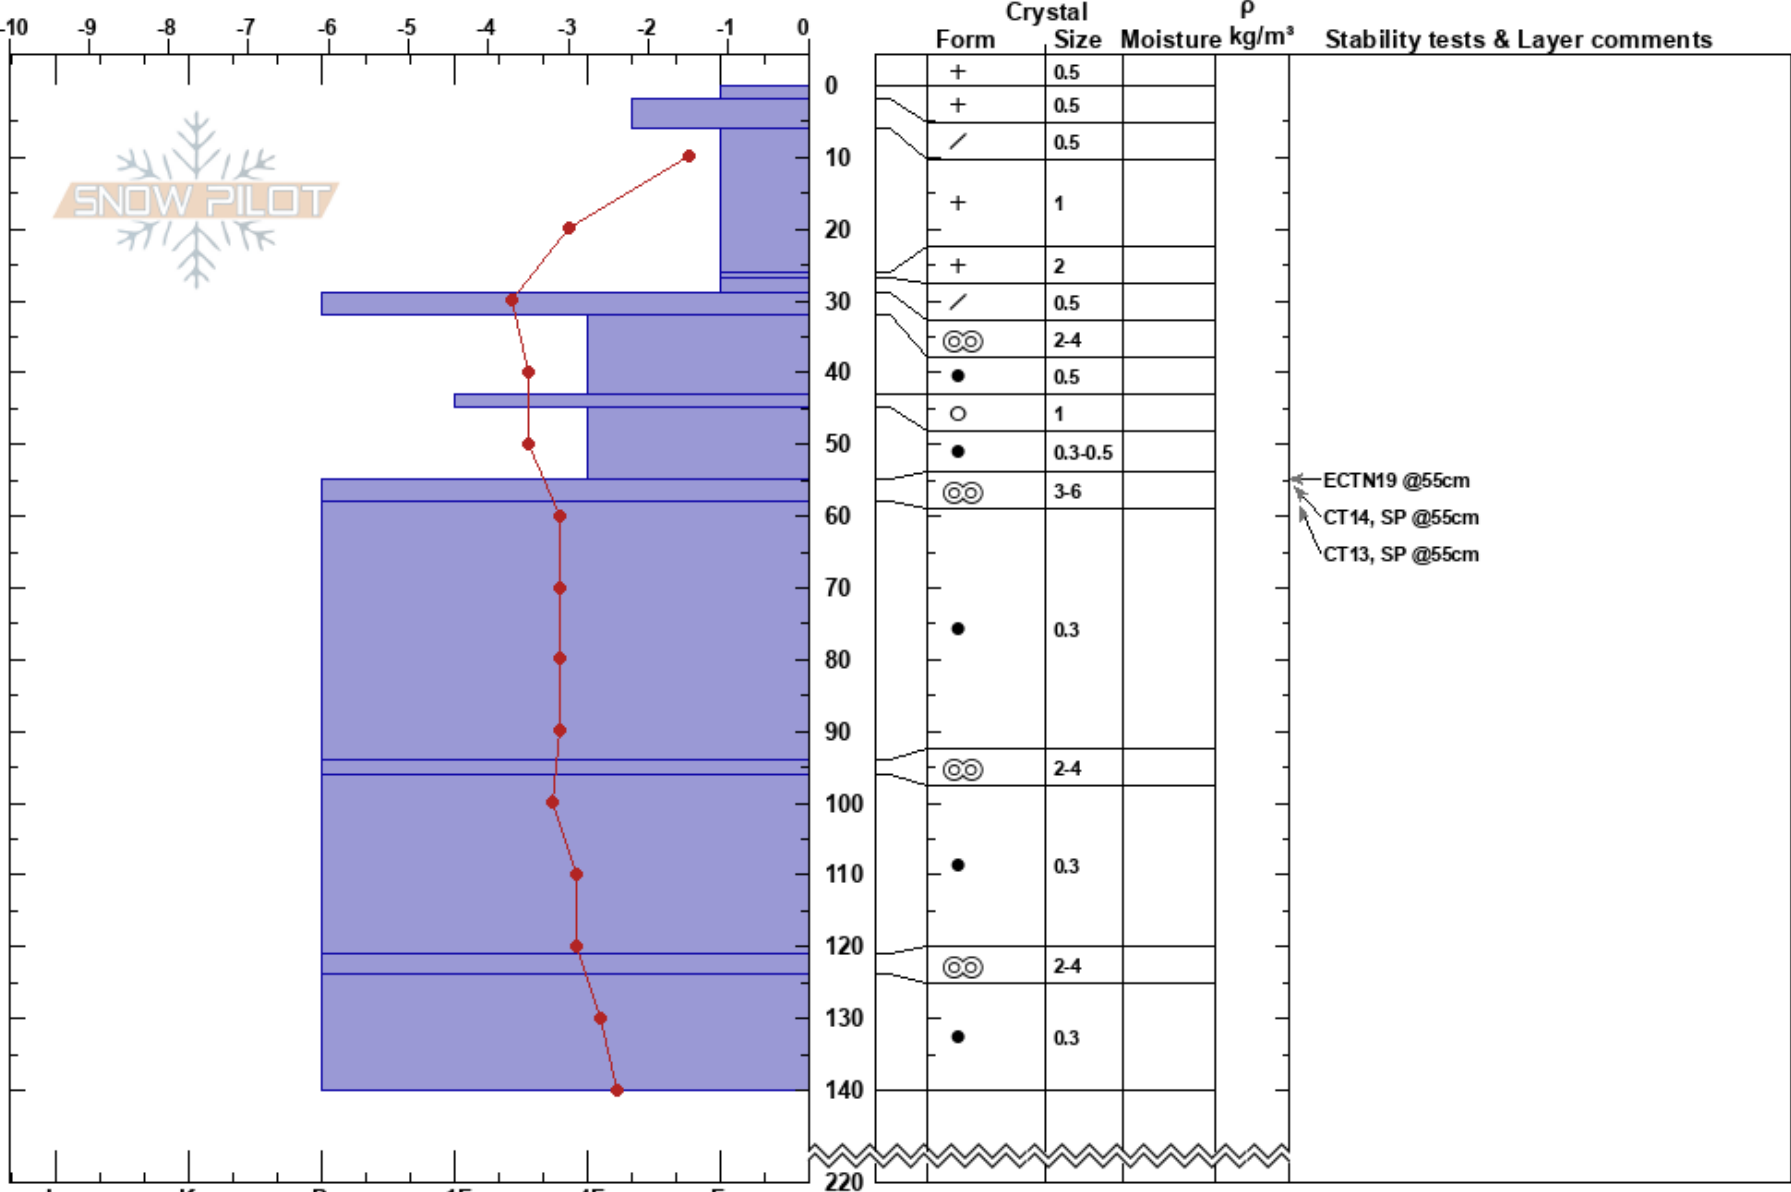

West Mountain Japan  
 Niseko Mountains  
 Japan  
 Elevation: 673 m  
 Aspect: SE

Matt C  
 21/02/2023 - 11:30  
 Co-ord: 42.75589N, 140.88842W  
 Slope Angle: 21°  
 Wind Loading: previous

Stability: Fair  
 Air Temperature: -0.2°C  
 Sky Cover: BKN  
 Precipitation: S-1  
 Wind: SW Light Breeze

HS:220  
 PF: 50  
 Layer Notes:

Specifics: Pit dug in a Ski Area; Pit is representative of backcountry; Recent avalanche activity on similar slopes; Recent avalanche activity on different slopes

Notes: