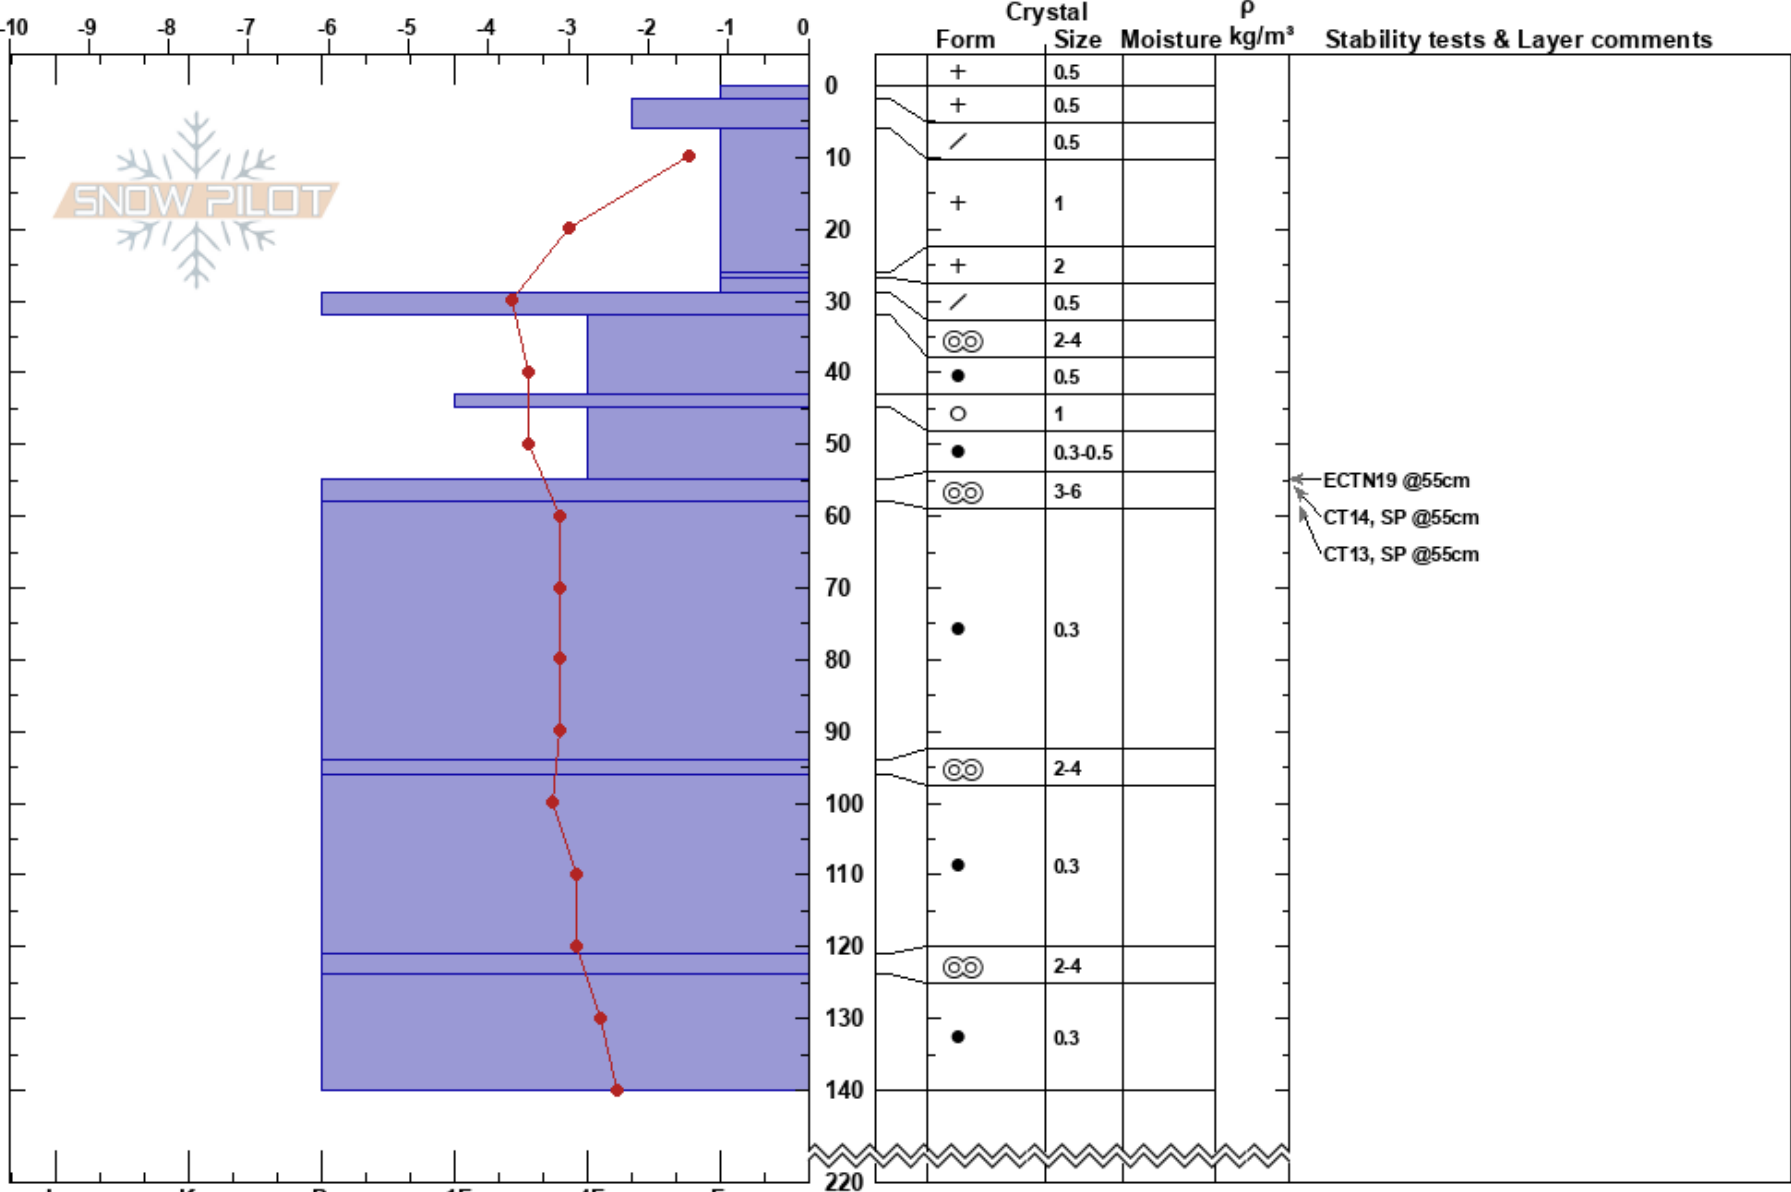

West Mountain Japan  
 Niseko Mountains  
 Japan  
 Elevation: 673 m  
 Aspect: SE

Matt C  
 21/02/2023 - 11:30  
 Co-ord: 42.75589N, 140.88842W  
 Slope Angle: 21°  
 Wind Loading: previous

Stability: Fair  
 Air Temperature: -0.2°C  
 Sky Cover: BKN  
 Precipitation: S-1  
 Wind: SW Light Breeze

HS:220

PF: 50

Specifics: Pit dug in a Ski Area; Pit is representative of backcountry; Recent avalanche activity on similar slopes; Recent avalanche activity on different slopes

Notes: