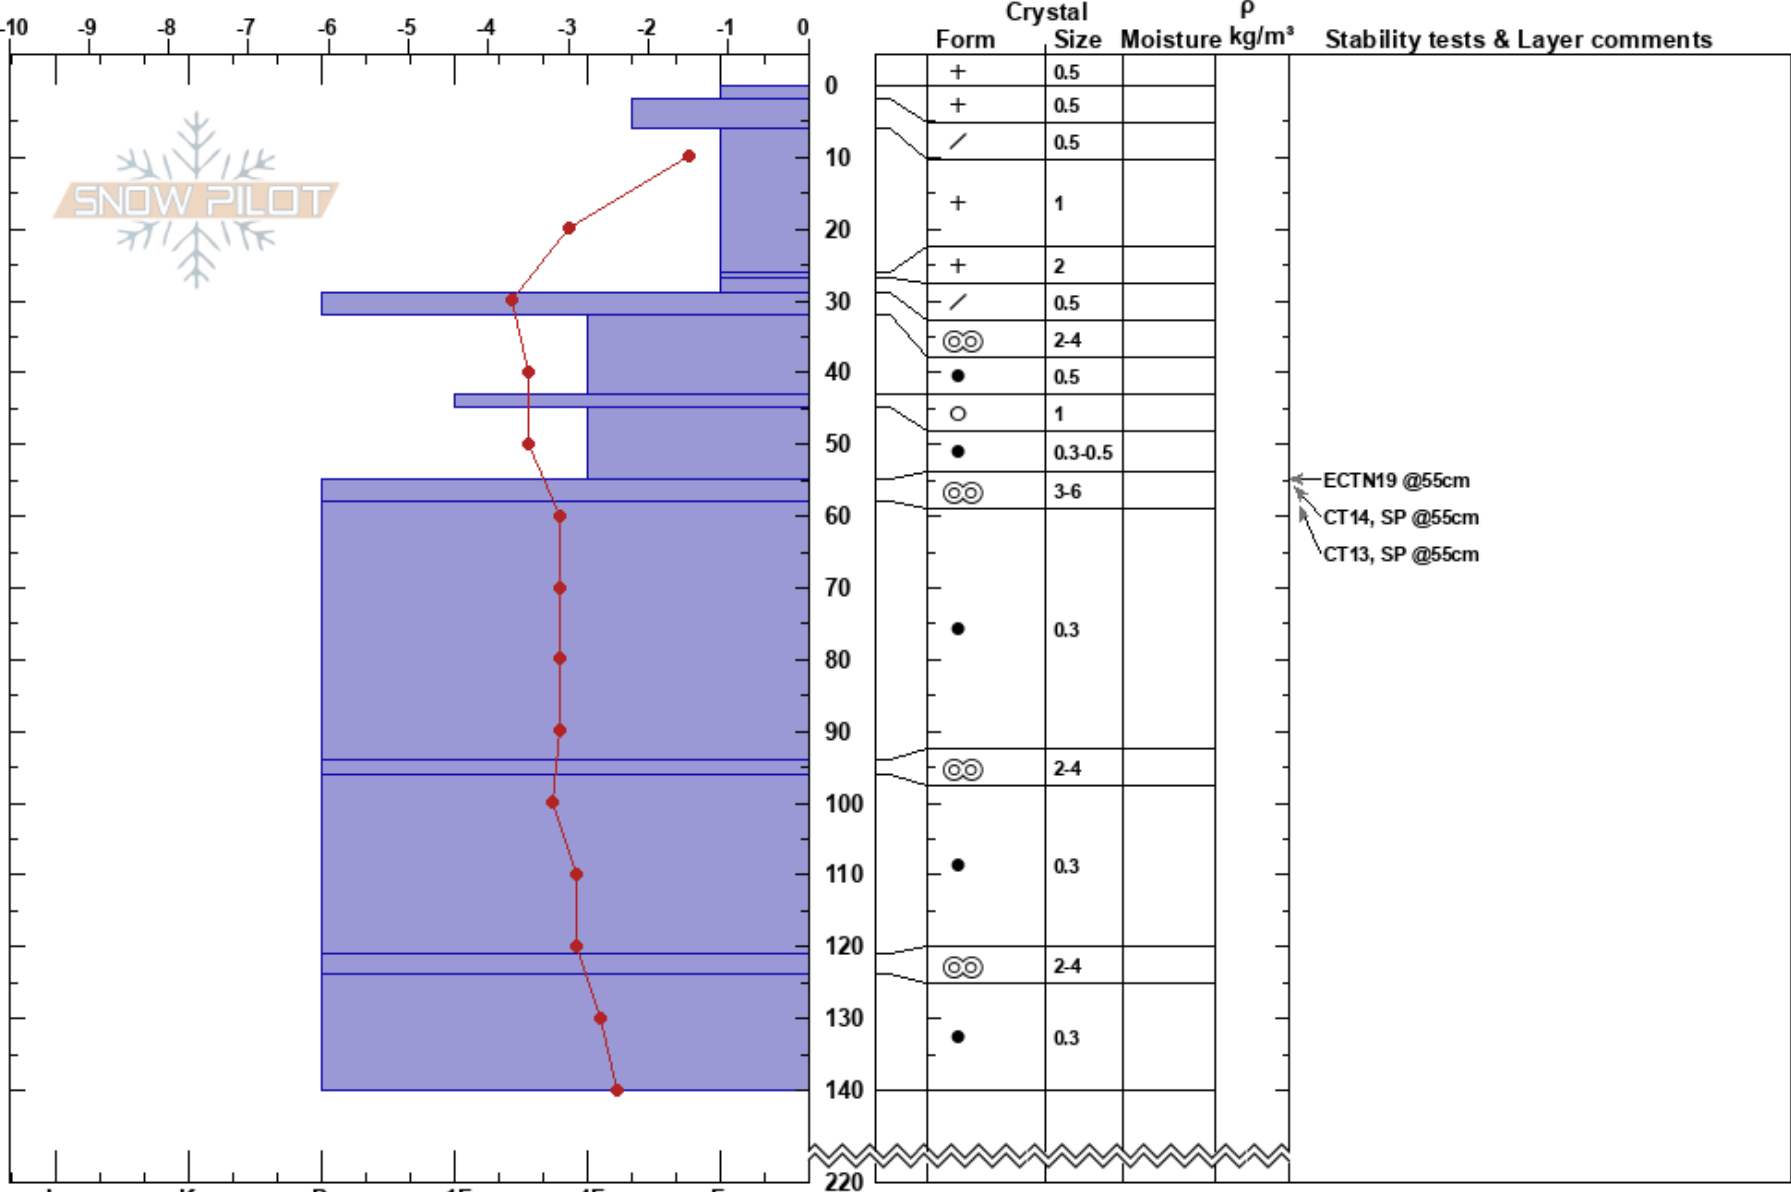

West Mountain Japan
 Niseko Mountains
 Japan
 Elevation: 673 m
 Aspect: SE

Matt C
 21/02/2023 - 11:30
 Co-ord: 42.75589N, 140.88842W
 Slope Angle: 21°
 Wind Loading: previous

Stability: Fair HS:220
 Air Temperature: -0.2°C PF: 50
 Sky Cover: BKN
 Precipitation: S-1
 Wind: SW Light Breeze

Layer Notes:

Specifics: Pit dug in a Ski Area; Pit is representative of backcountry; Recent avalanche activity on similar slopes; Recent avalanche activity on different slopes

Notes: