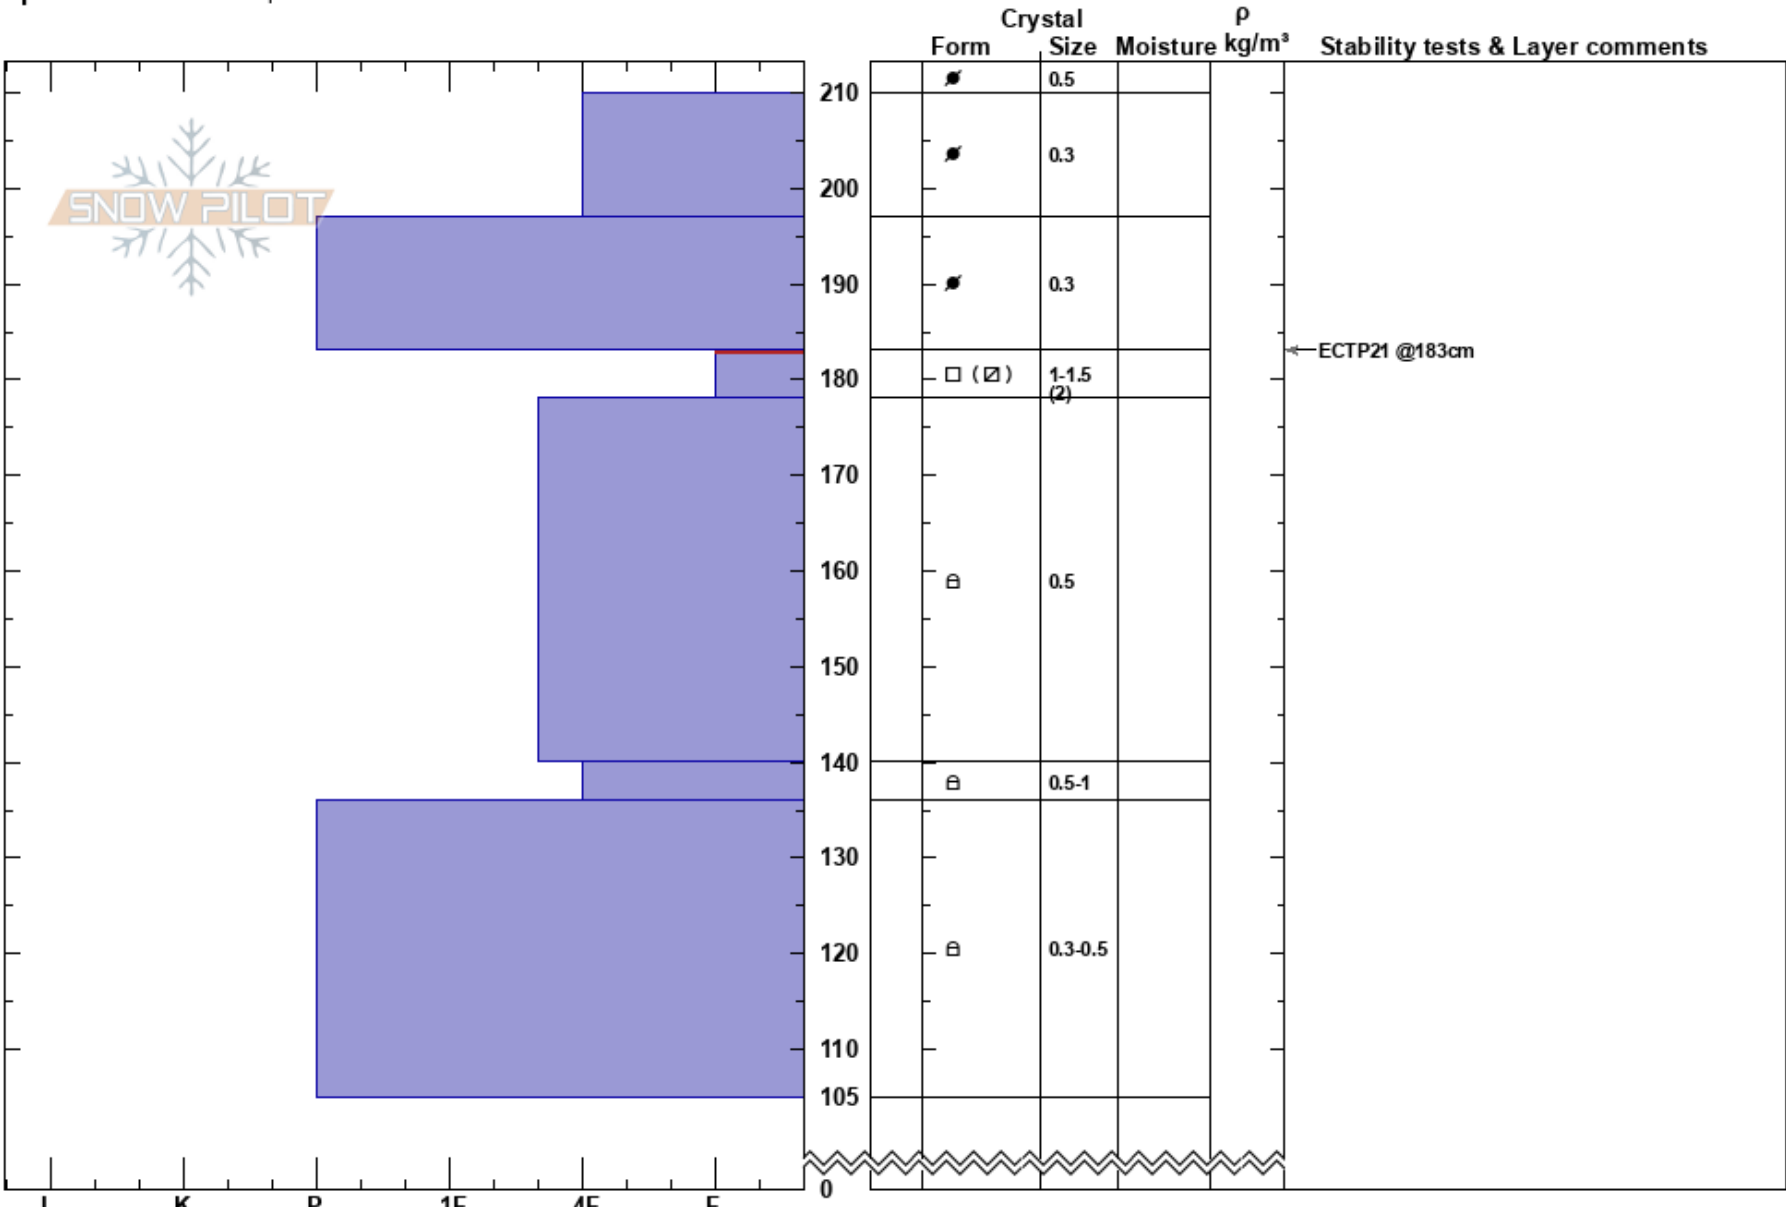

20230220 Tumgstar
 Eastern Sierra Nevada
 CA
Elevation: 12000 ft
Aspect: NE
Specifics: We skied slope

Everett Phillips
 02/20/2023 - 2:30pm
Co-ord: 37.33645N, -118.71208W
Slope Angle: 40°
Wind Loading: previous

Stability:
Air Temperature: 22°C
Sky Cover: BKN
Precipitation: NO
Wind: N Moderate

HS: 210
PF: 45
PS: 5
 183-178cm: Problematic layer

Notes: