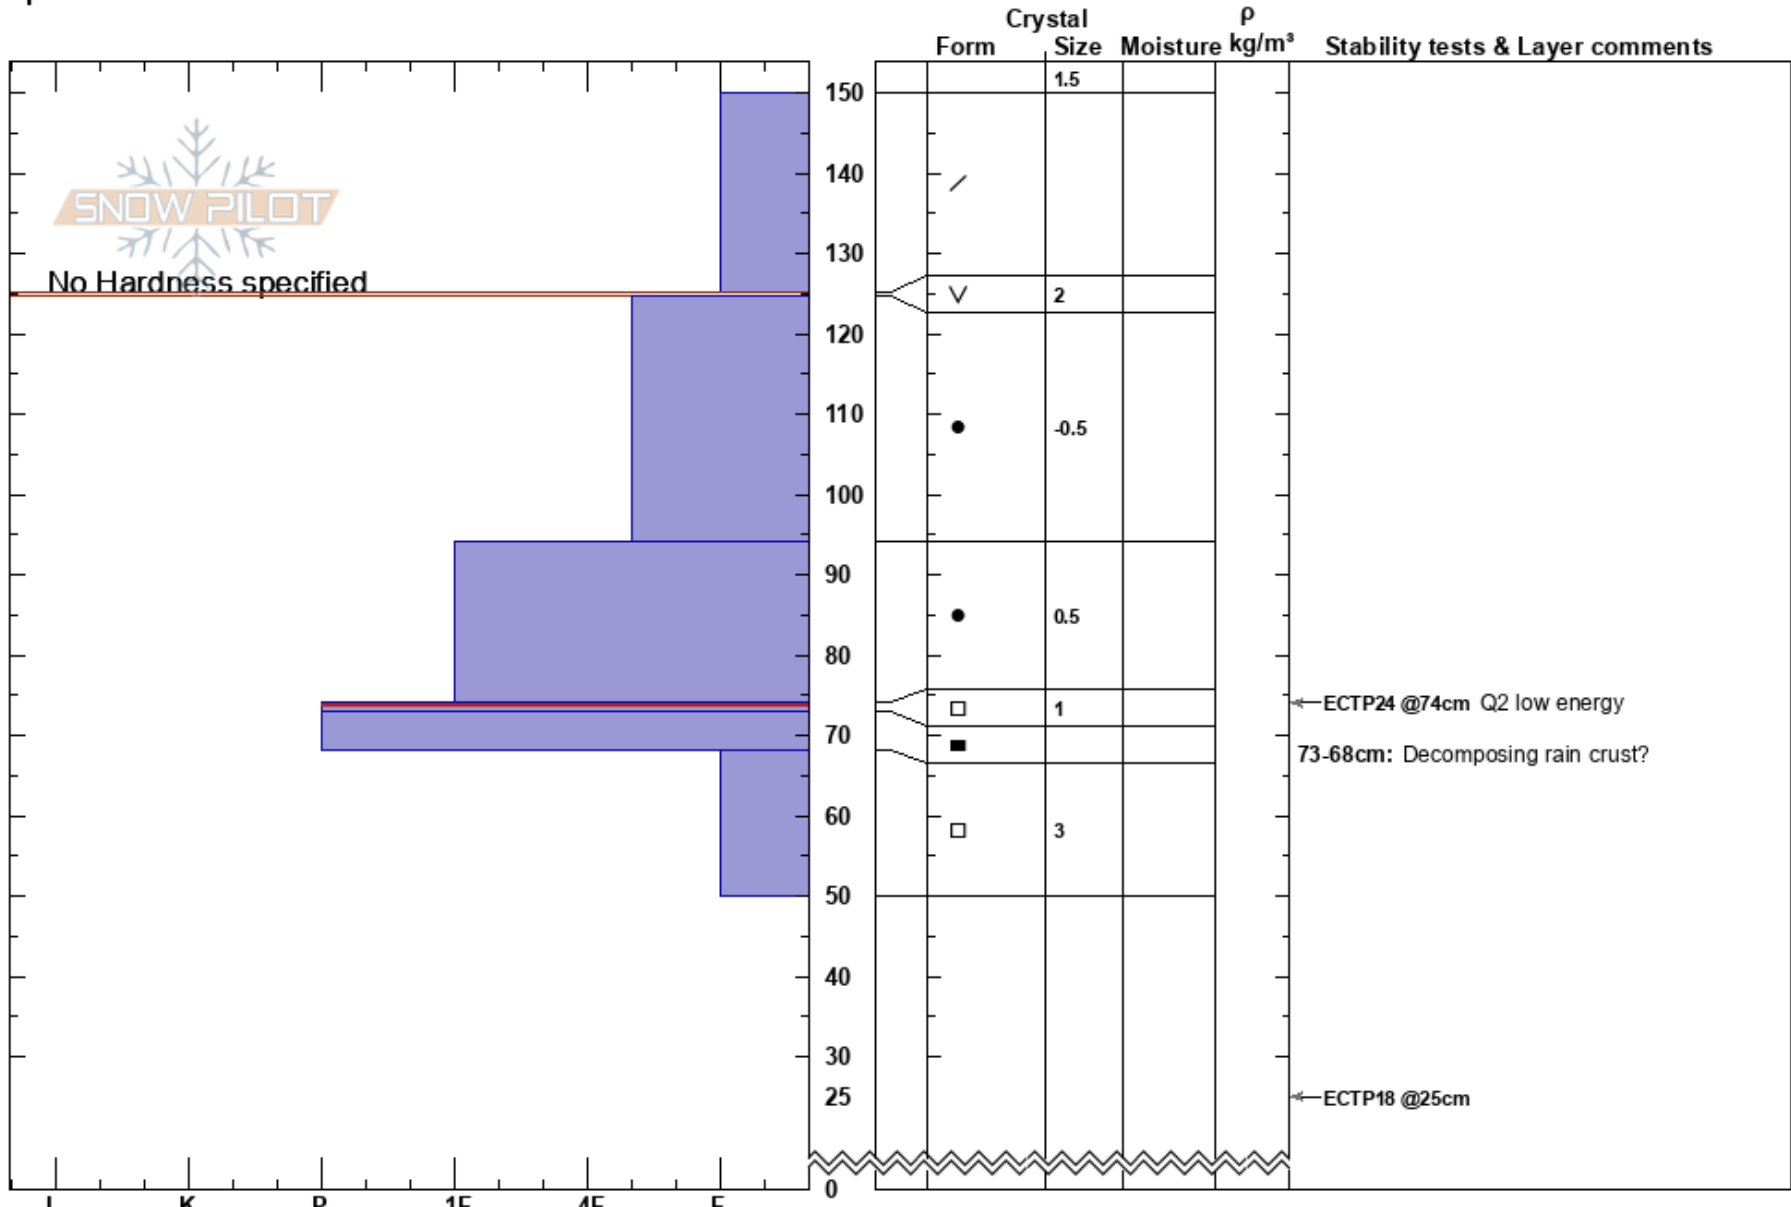

Funny Farm North Bowl  
 Chugach Range  
 AK  
 Elevation: 5440 ft  
 Aspect: 90°  
 Specifics:

Robb Maris  
 02/20/2023 - 10:00am  
 Co-ord:  
 Slope Angle: 35°  
 Wind Loading: no

Stability:  
 Air Temperature: -8°F  
 Sky Cover: CLR  
 Precipitation: NO  
 Wind: NE Moderate

HS: 150  
 PF: 40  
 PS: 20  
 74-73cm: Problematic layer  
 73-68cm: Decomposing rain crust?

Notes: Test pit, 150cm deep, dug just below LZ skiers right side of upper bowl.