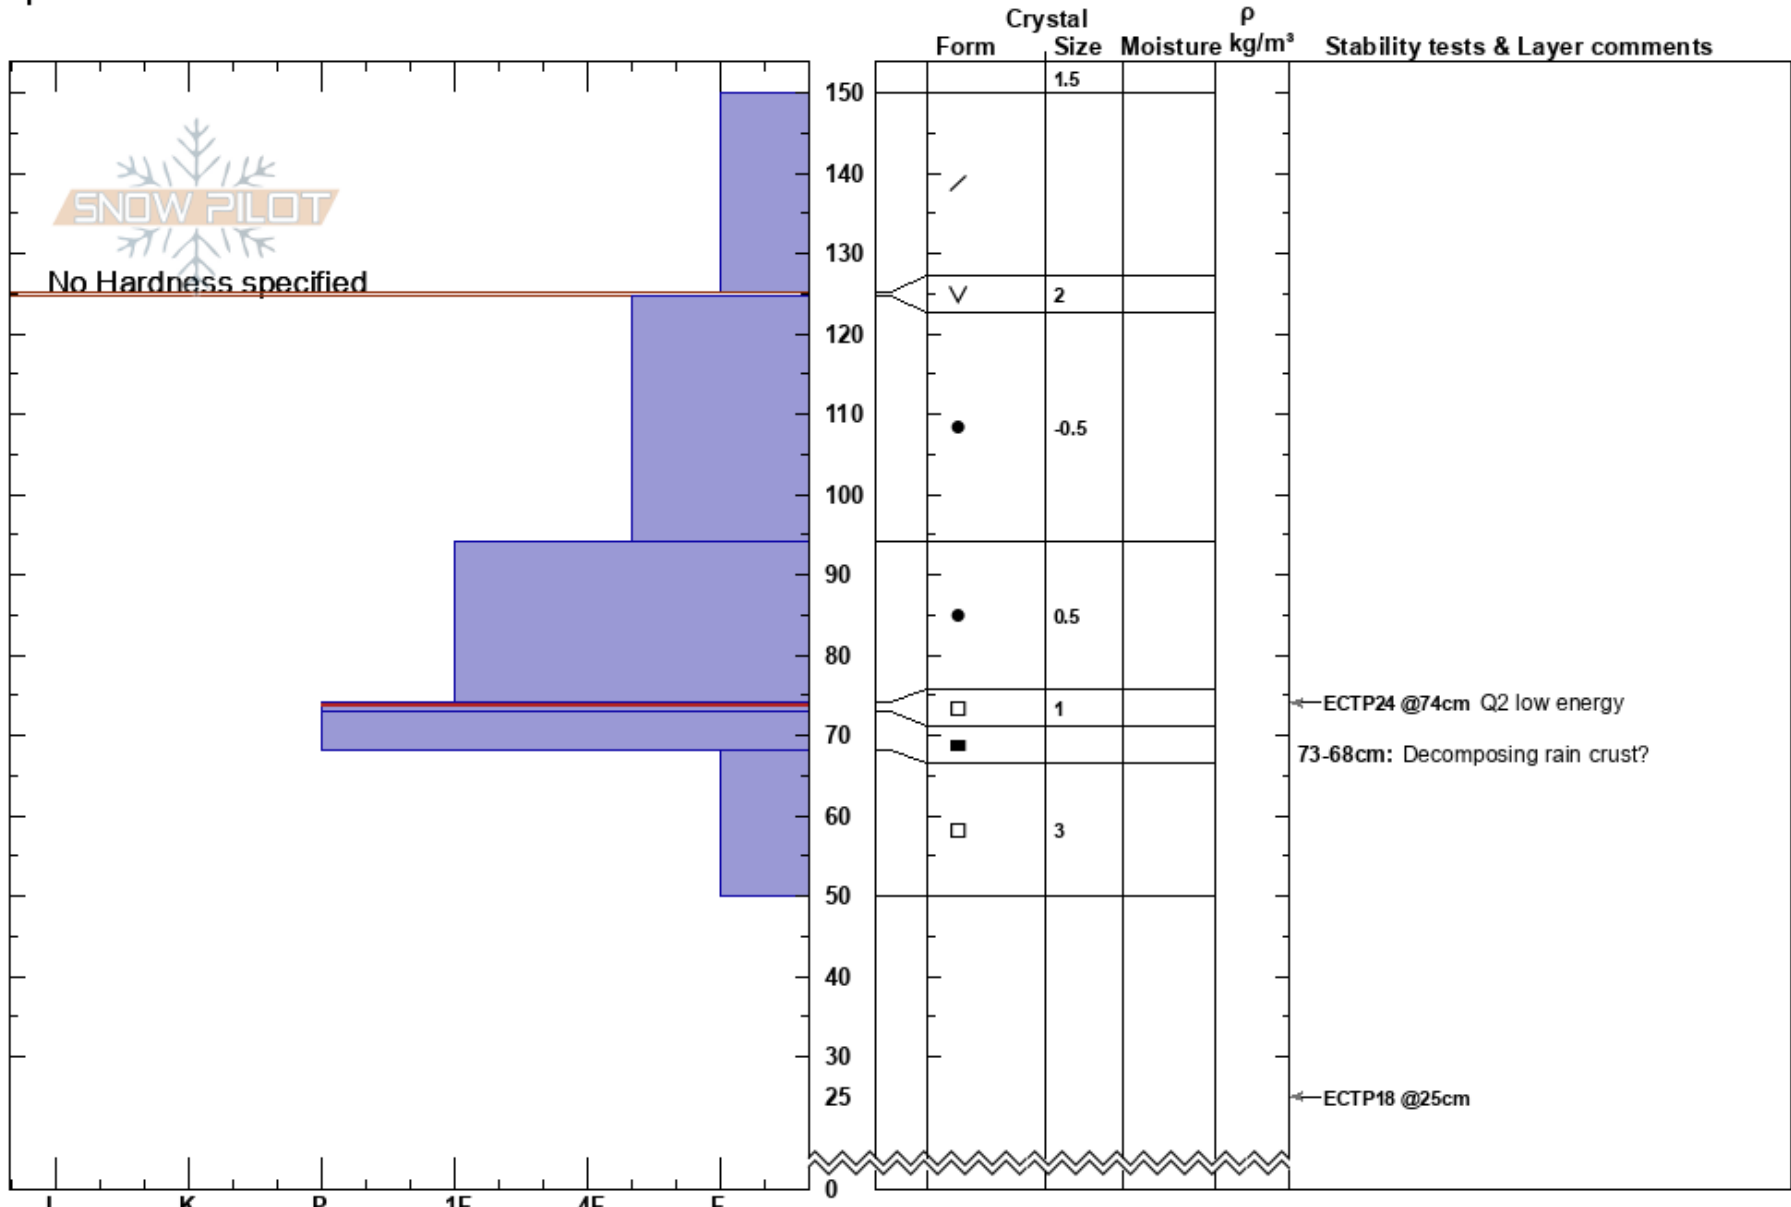

Funny Farm North Bowl
 Chugach Range
 AK
 Elevation: 5440 ft
 Aspect: 90°
 Specifics:

Robb Maris
 02/20/2023 - 10:00am
 Co-ord:
 Slope Angle: 35°
 Wind Loading: no

Stability:
 Air Temperature: -8°F
 Sky Cover: CLR
 Precipitation: NO
 Wind: NE Moderate

HS: 150
 PF: 40
 PS: 20
 74-73cm: Problematic layer
 73-68cm: Decomposing rain crust?

Notes: Test pit, 150cm deep, dug just below LZ skiers right side of upper bowl.