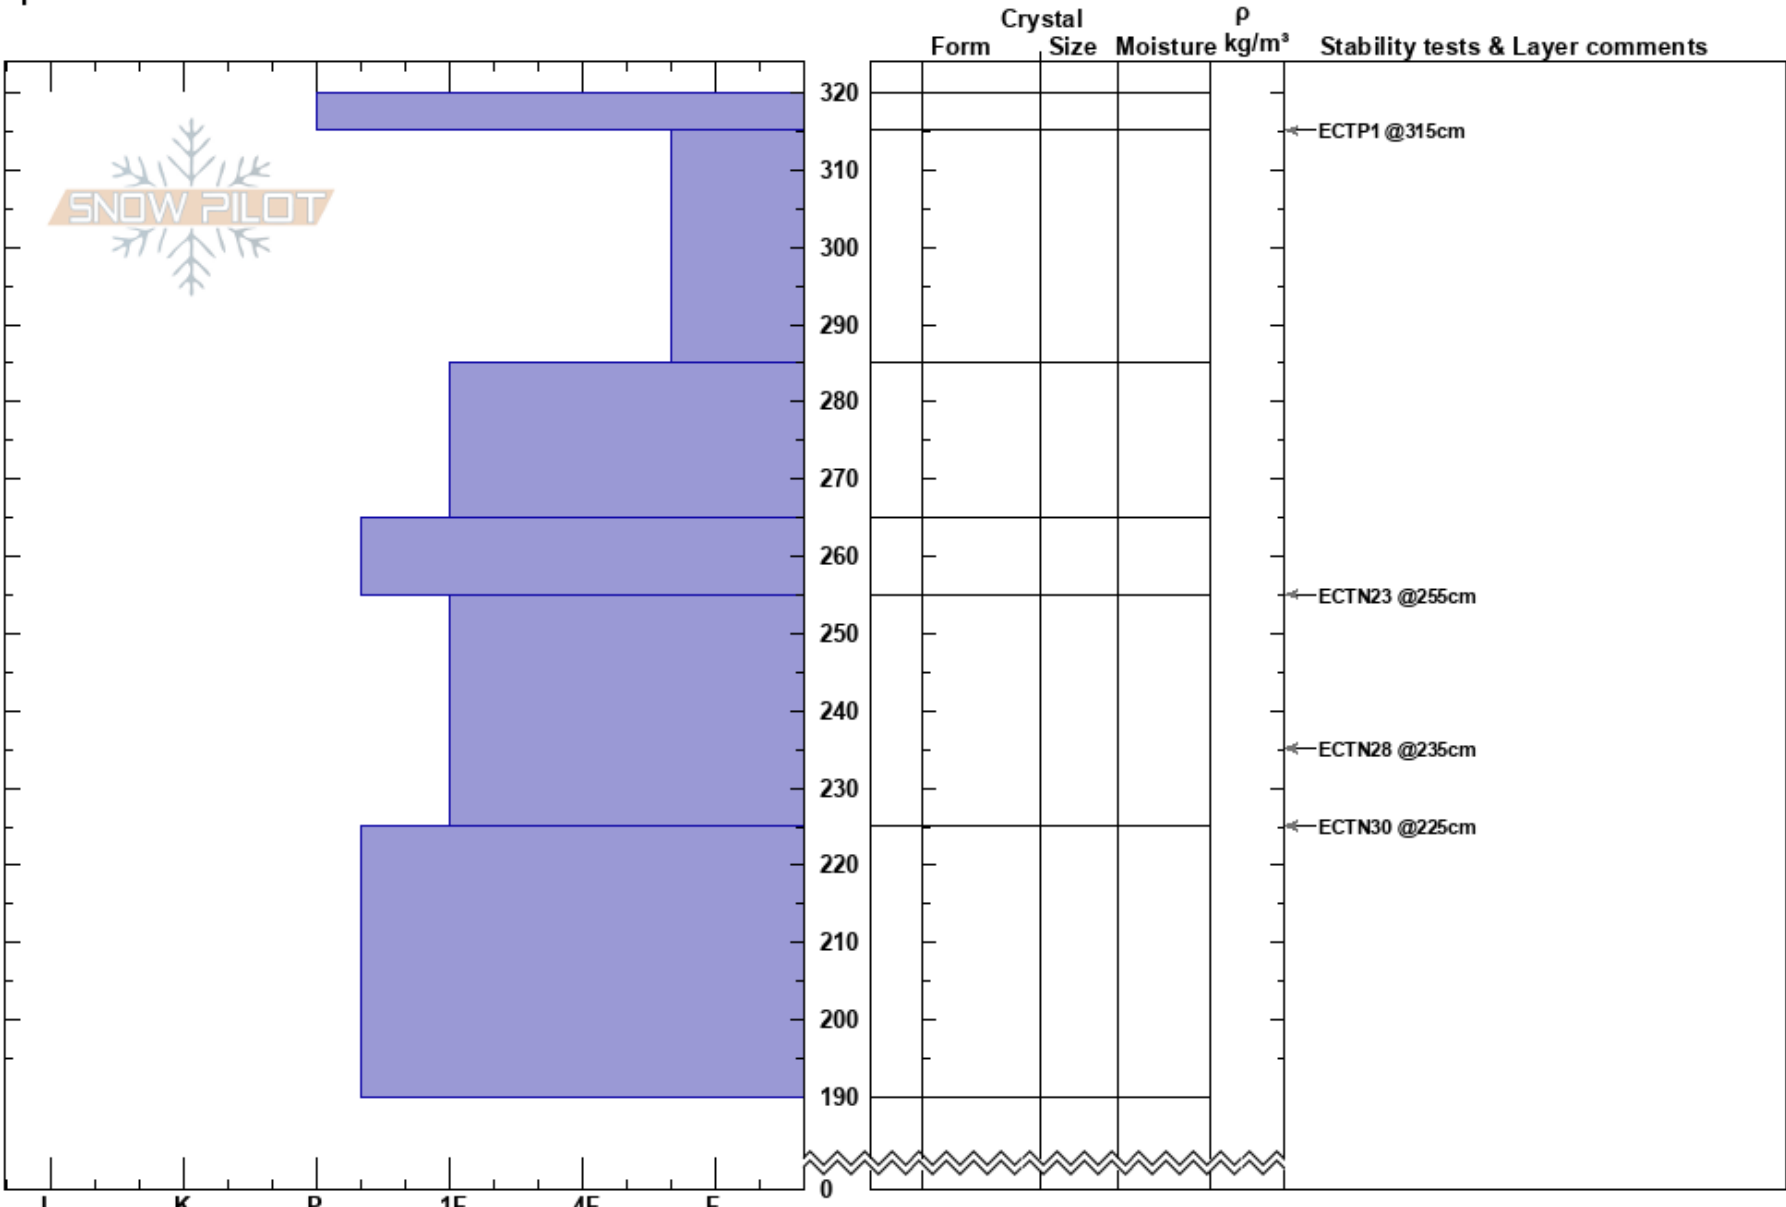

Maid of the Mist  
 Gallatin Range-N  
 MT  
 Elevation: 2940 m  
 Aspect: N  
 Specifics:

Erich Schreier  
 02/18/2023 - 12:15pm  
 Co-ord: 45.41037N, -110.98260W  
 Slope Angle: 35°  
 Wind Loading: yes

Stability:  
 Air Temperature: -4°C  
 Sky Cover: OVC  
 Precipitation: S-1  
 Wind: W Light Breeze

HS:320  
 Layer Notes:  
 320-315cm: Problematic layer

Notes: