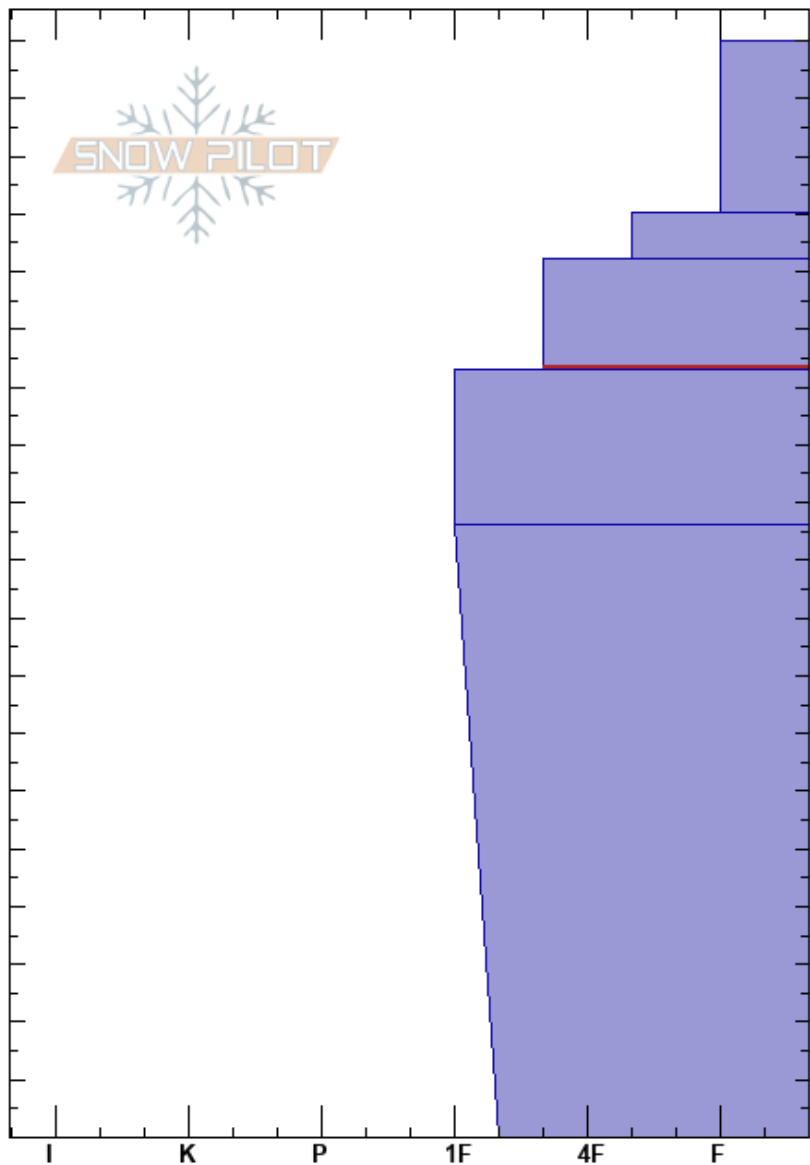

Mt Ellis
 Gallatin Range-N
 MT
 Elevation: 2390 m
 Aspect: NE
 Specifics: We skied slope

Erich Schreier
 02/20/2023 - 4:00pm
 Co-ord: 45.58328N, -110.95676W
 Slope Angle: 30°
 Wind Loading: yes

Stability: **HS: 190**
 Air Temperature: -1°C
 Sky Cover: OVC
 Precipitation: S-1
 Wind: SW Moderate
 Layer Notes: 152-133cm: Problematic layer

Height (cm)	Crystal		Moisture	ρ kg/m ³	Stability tests & Layer comments
	Form	Size			
190					
180					
170					
160					← ECTN20 @165cm
150					
140					
130					
120					
110					
100					
90					
80					
70					
60					
50					
40					
30					
20					
10					
0					