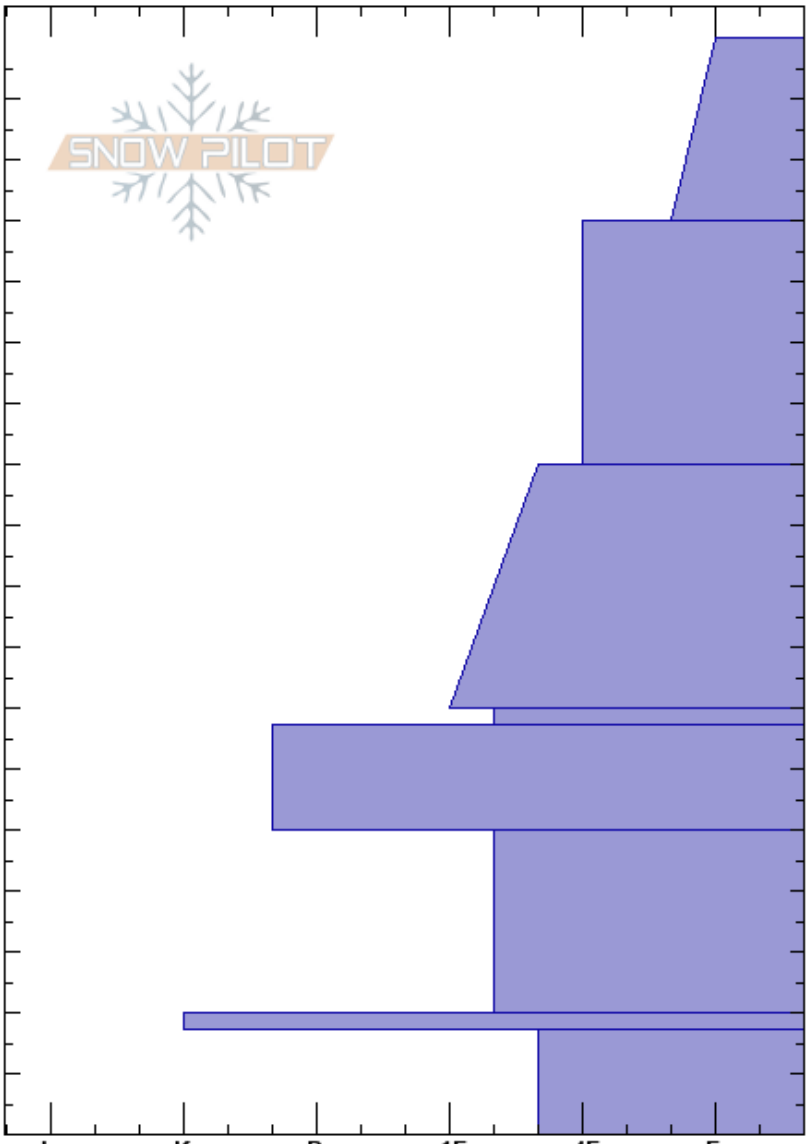

Cottonwood
 Chugach Range
 AK
 Elevation: 180 ft
 Aspect: 45°
 Specifics:

Steve Hall
 02/20/2023 - 11:00am
 Co-ord: 61.59564N, -148.45825W
 Slope Angle: 35°
 Wind Loading: yes

Stability: HS: 180
 Air Temperature: -12°C PF: 45
 Sky Cover: FEW PS: 20
 Precipitation: NO
 Wind: Calm

Layer Notes:

Height (cm)	Crystal		ρ kg/m ³	Stability tests & Layer comments
	Form	Size		
0 - 110				
110 - 120	□	1.5		← CTV @113cm
120 - 160	■			
160 - 170	^	3-4		
170 - 180				

Notes: