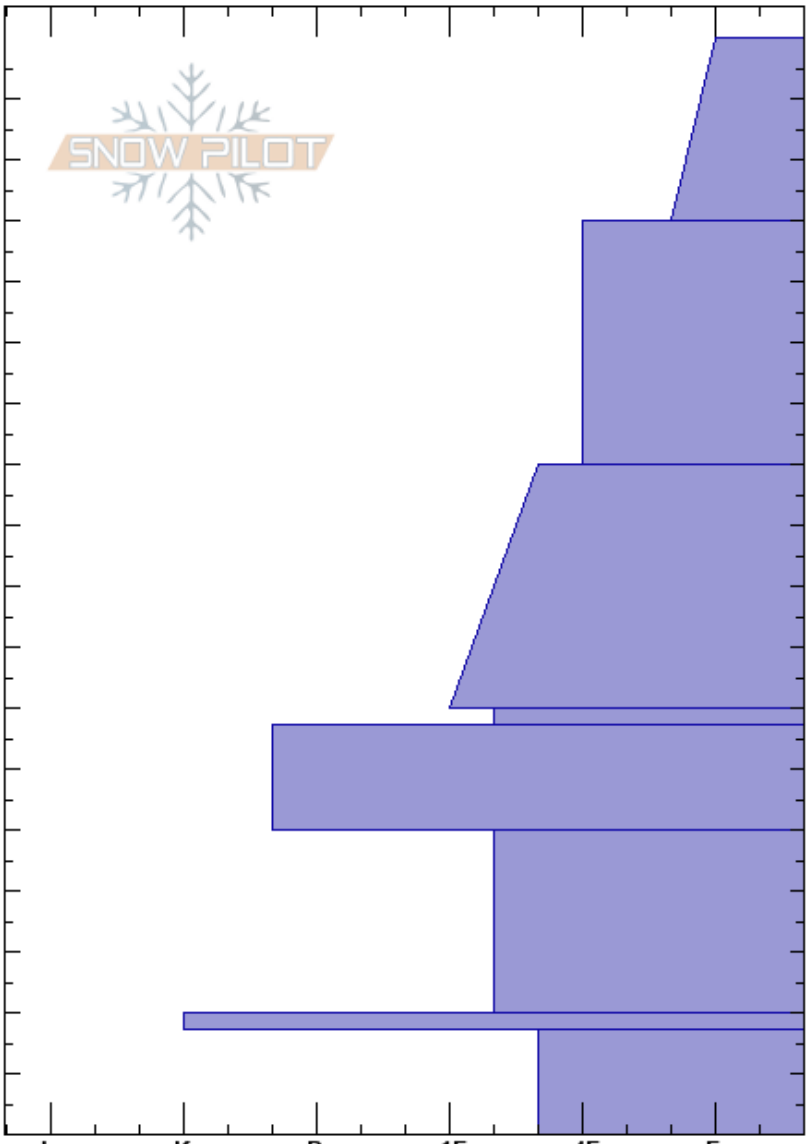

Cottonwood
 Chugach Range
 AK
 Elevation: 180 ft
 Aspect: 45°
 Specifics:

Steve Hall
 02/20/2023 - 11:00am
 Co-ord: 61.59564N, -148.45825W
 Slope Angle: 35°
 Wind Loading: yes

Stability: HS: 180
 Air Temperature: -12°C PF: 45
 Sky Cover: FEW PS: 20
 Precipitation: NO
 Wind: Calm

Layer Notes:

Height (cm)	Crystal		ρ kg/m ³	Stability tests & Layer comments
	Form	Size		
0				
10				
20				
30				
40				
50				
60				
70				
80				
90				
100				
110	□	1.5		← CTV @113cm
120	■			
130				
140				
150				
160				
170	^	3-4		
180				