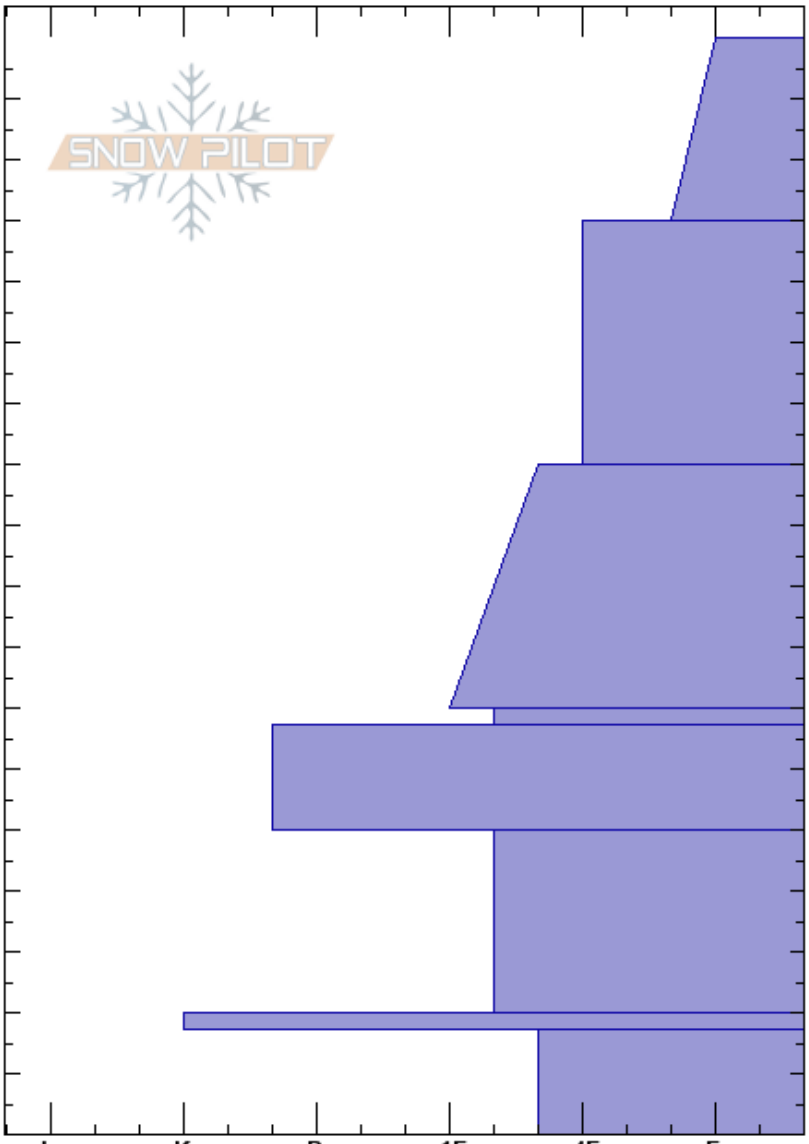

Cottonwood  
 Chugach Range  
 AK  
 Elevation: 180 ft  
 Aspect: 45°  
 Specifics:

Steve Hall  
 02/20/2023 - 11:00am  
 Co-ord: 61.59564N, -148.45825W  
 Slope Angle: 35°  
 Wind Loading: yes

Stability: HS: 180  
 Air Temperature: -12°C PF: 45  
 Sky Cover: FEW PS: 20  
 Precipitation: NO  
 Wind: Calm

Layer Notes:

Depth (cm)	Crystal		$\rho$ kg/m <sup>3</sup>	Stability tests & Layer comments
	Form	Size		
0 - 10				
10 - 110				
110 - 125	□	1.5		← CTV @113cm
125 - 160	■			
160 - 170				
170 - 180	△	3-4		