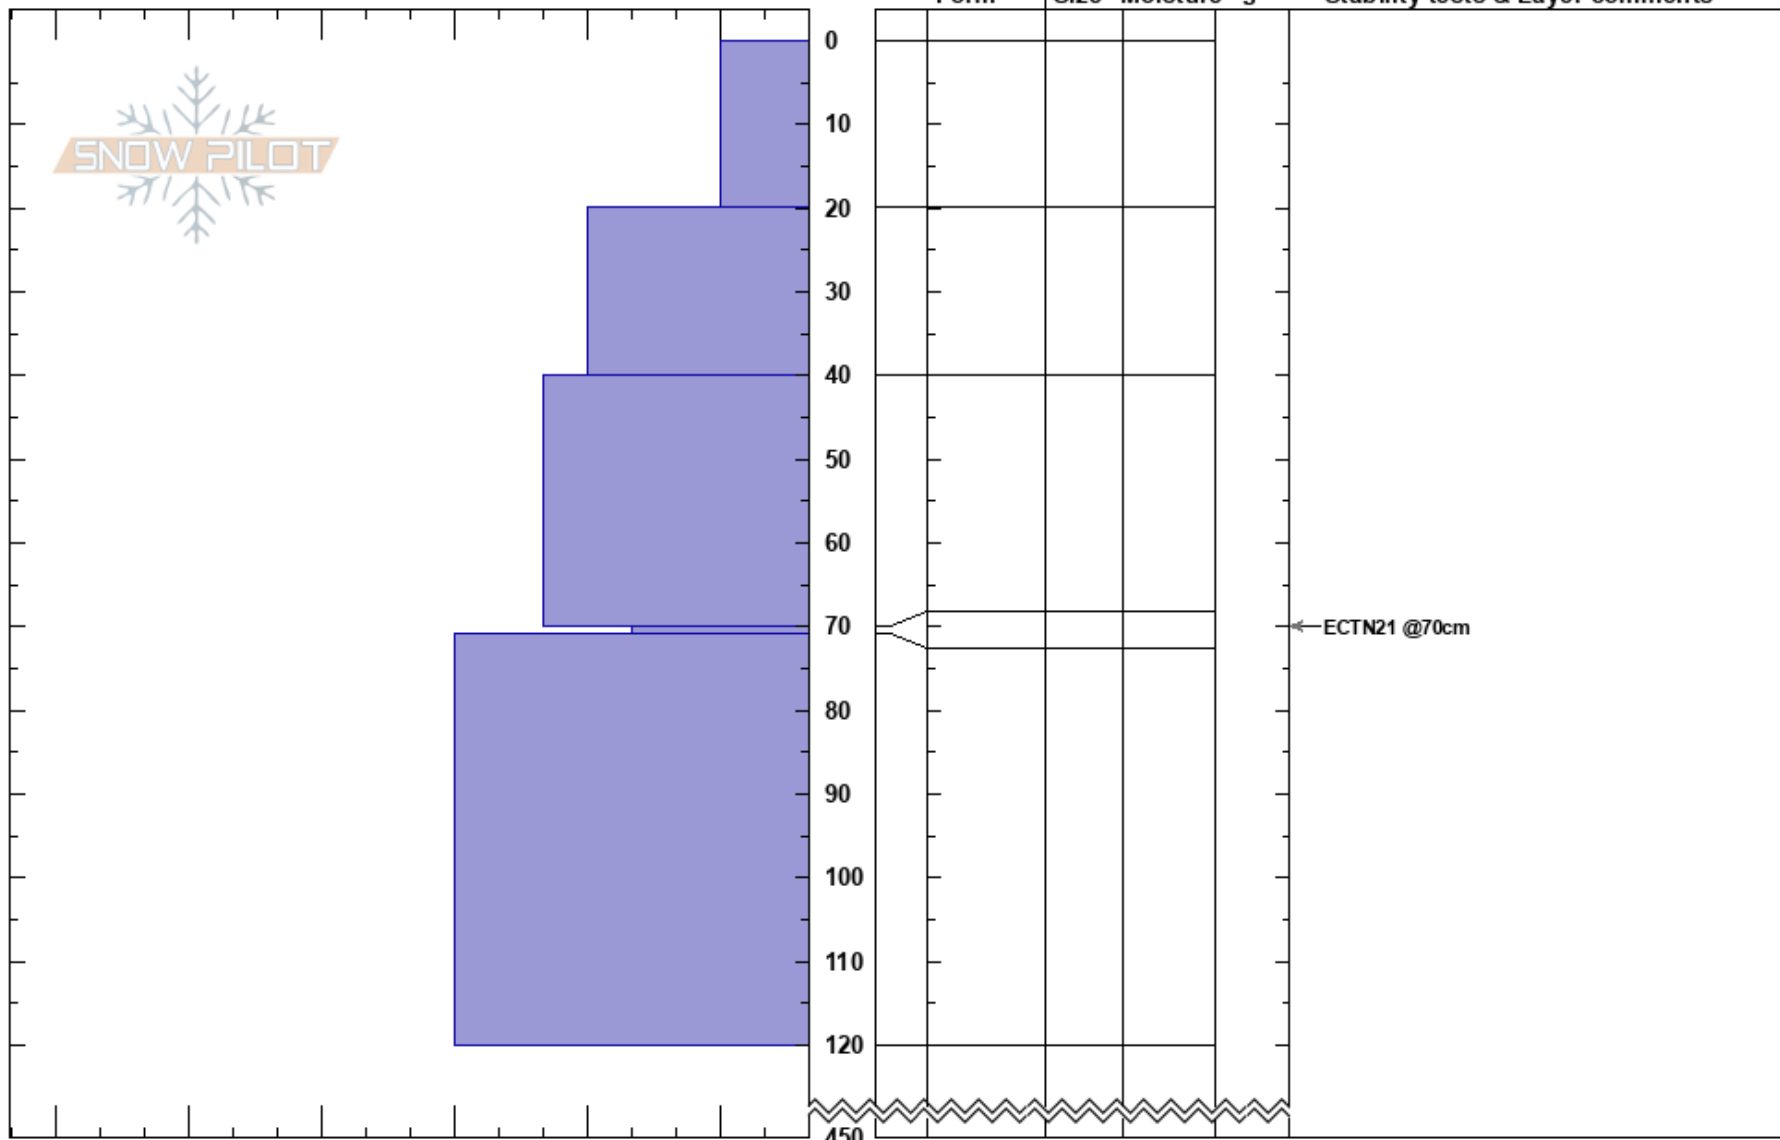

Wall Warmup
 Chugach Range
 AK
 Elevation: 5000 ft
 Aspect:
 Specifics: We skied slope

John Fitzgerald
 02/20/2023 - 9:55am
 Co-ord: 60.97309N, -145.52426W
 Slope Angle: 25°
 Wind Loading: no

Stability: Good HS:450 Layer Notes:
 Air Temperature: -14°C PF: 40 70-71cm: Problematic layer
 Sky Cover: CLR PS: 20
 Precipitation: NO
 Wind: Calm

Notes:
 I K P 1F 4F F