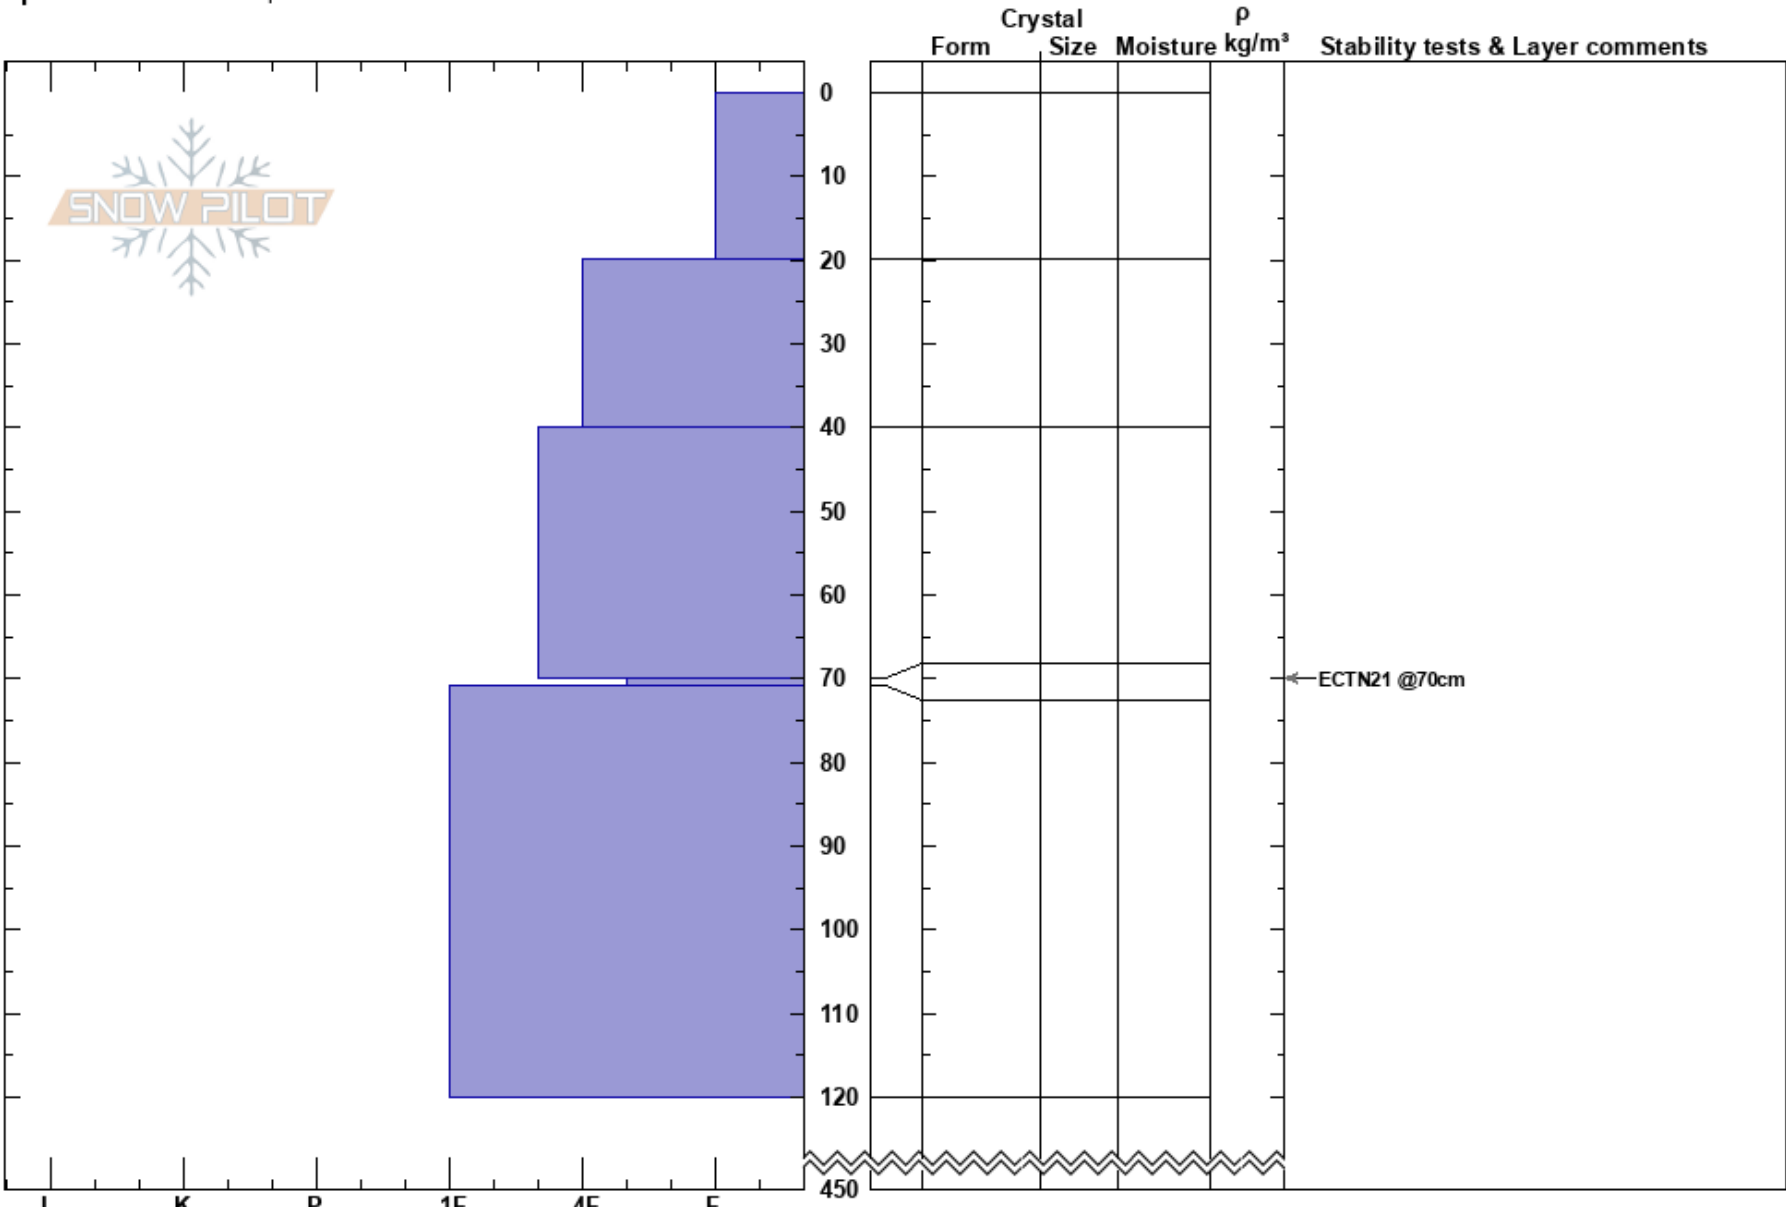

Wall Warmup  
 Chugach Range  
 AK  
 Elevation: 5000 ft  
 Aspect:  
 Specifics: We skied slope

John Fitzgerald  
 02/20/2023 - 9:55am  
 Co-ord: 60.97309N, -145.52426W  
 Slope Angle: 25°  
 Wind Loading: no

Stability: Good HS:450  
 Air Temperature: -14°C PF: 40 70-71cm: Problematic layer  
 Sky Cover: CLR PS: 20  
 Precipitation: NO  
 Wind: Calm

Notes: