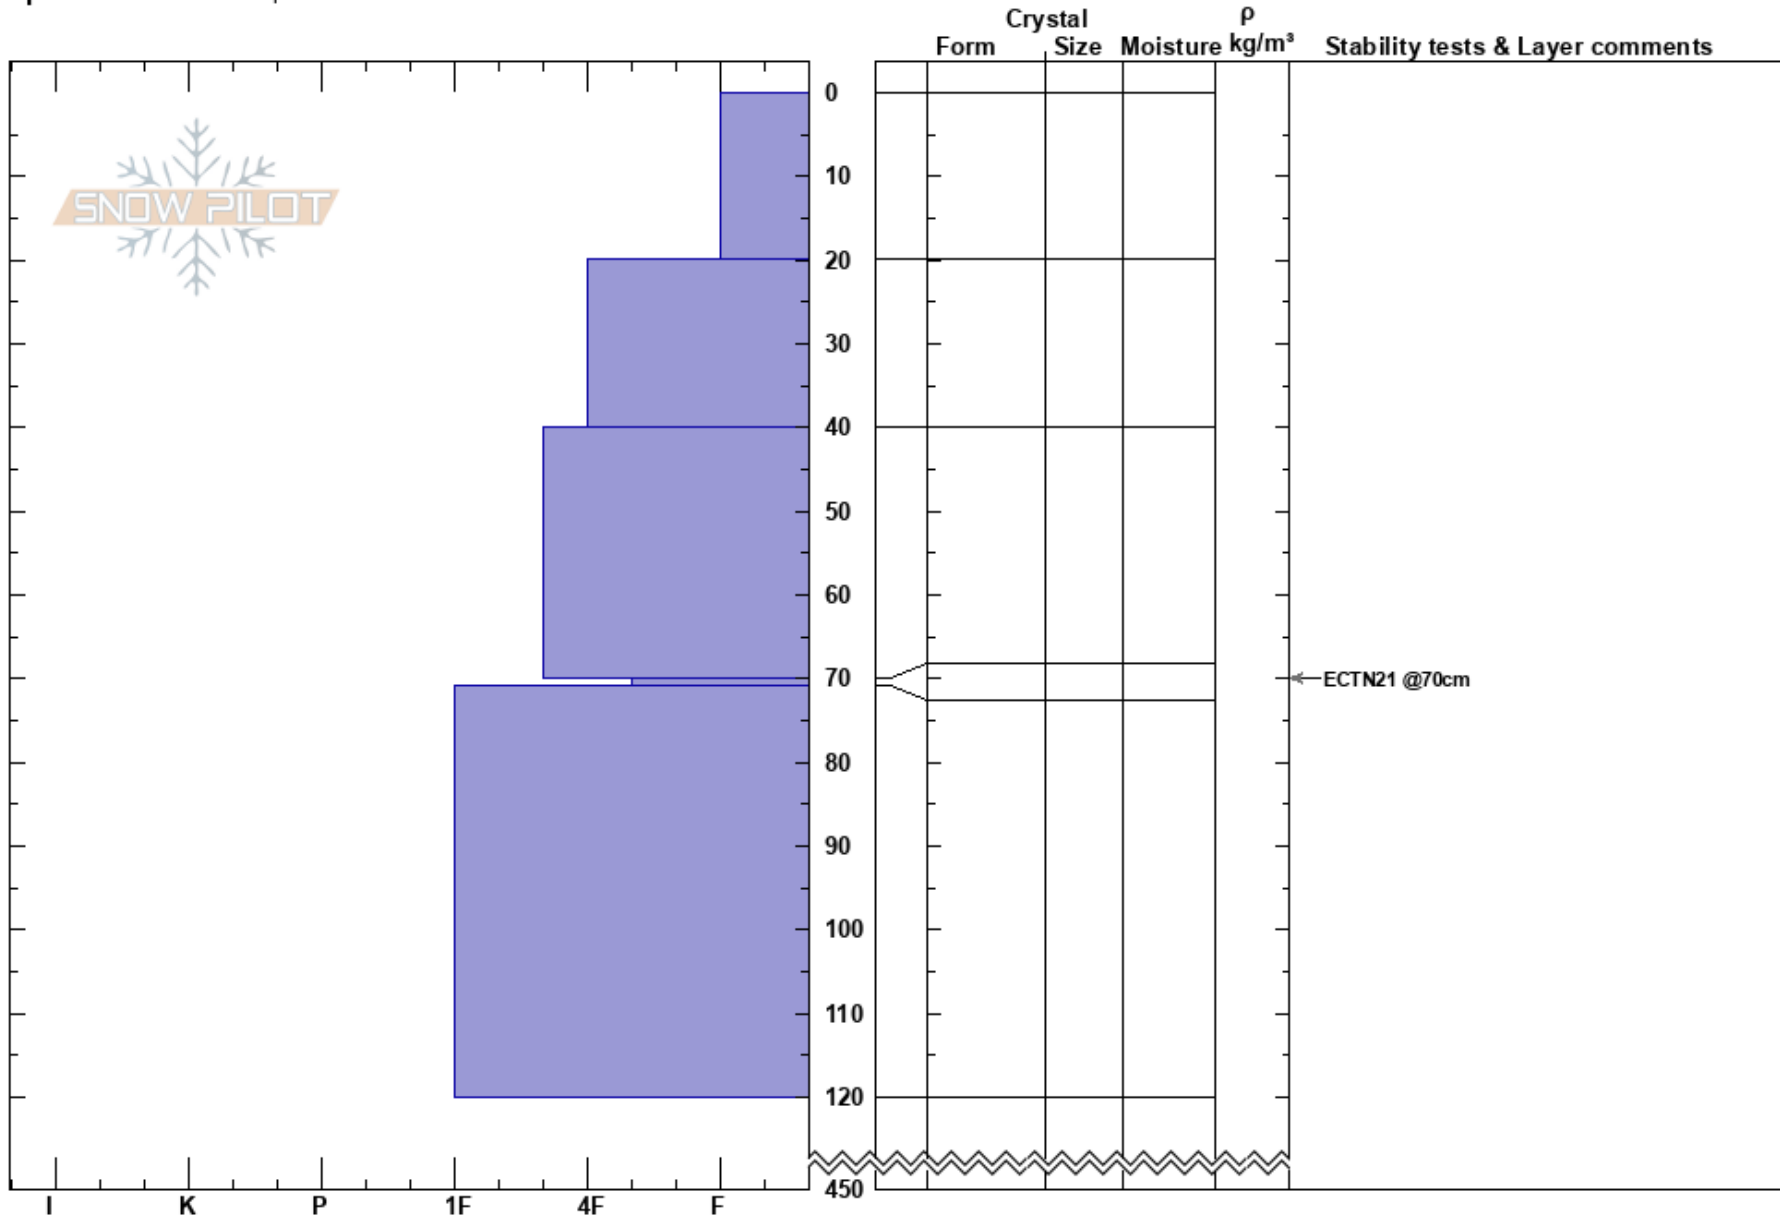

Wall Warmup
 Chugach Range
 AK
 Elevation: 5000 ft
 Aspect:
 Specifics: We skied slope

John Fitzgerald
 02/20/2023 - 9:55am
 Co-ord: 60.97309N, -145.52426W
 Slope Angle: 25°
 Wind Loading: no

Stability: Good HS:450
 Air Temperature: -14°C PF: 40 70-71cm: Problematic layer
 Sky Cover: CLR PS: 20
 Precipitation: NO
 Wind: Calm