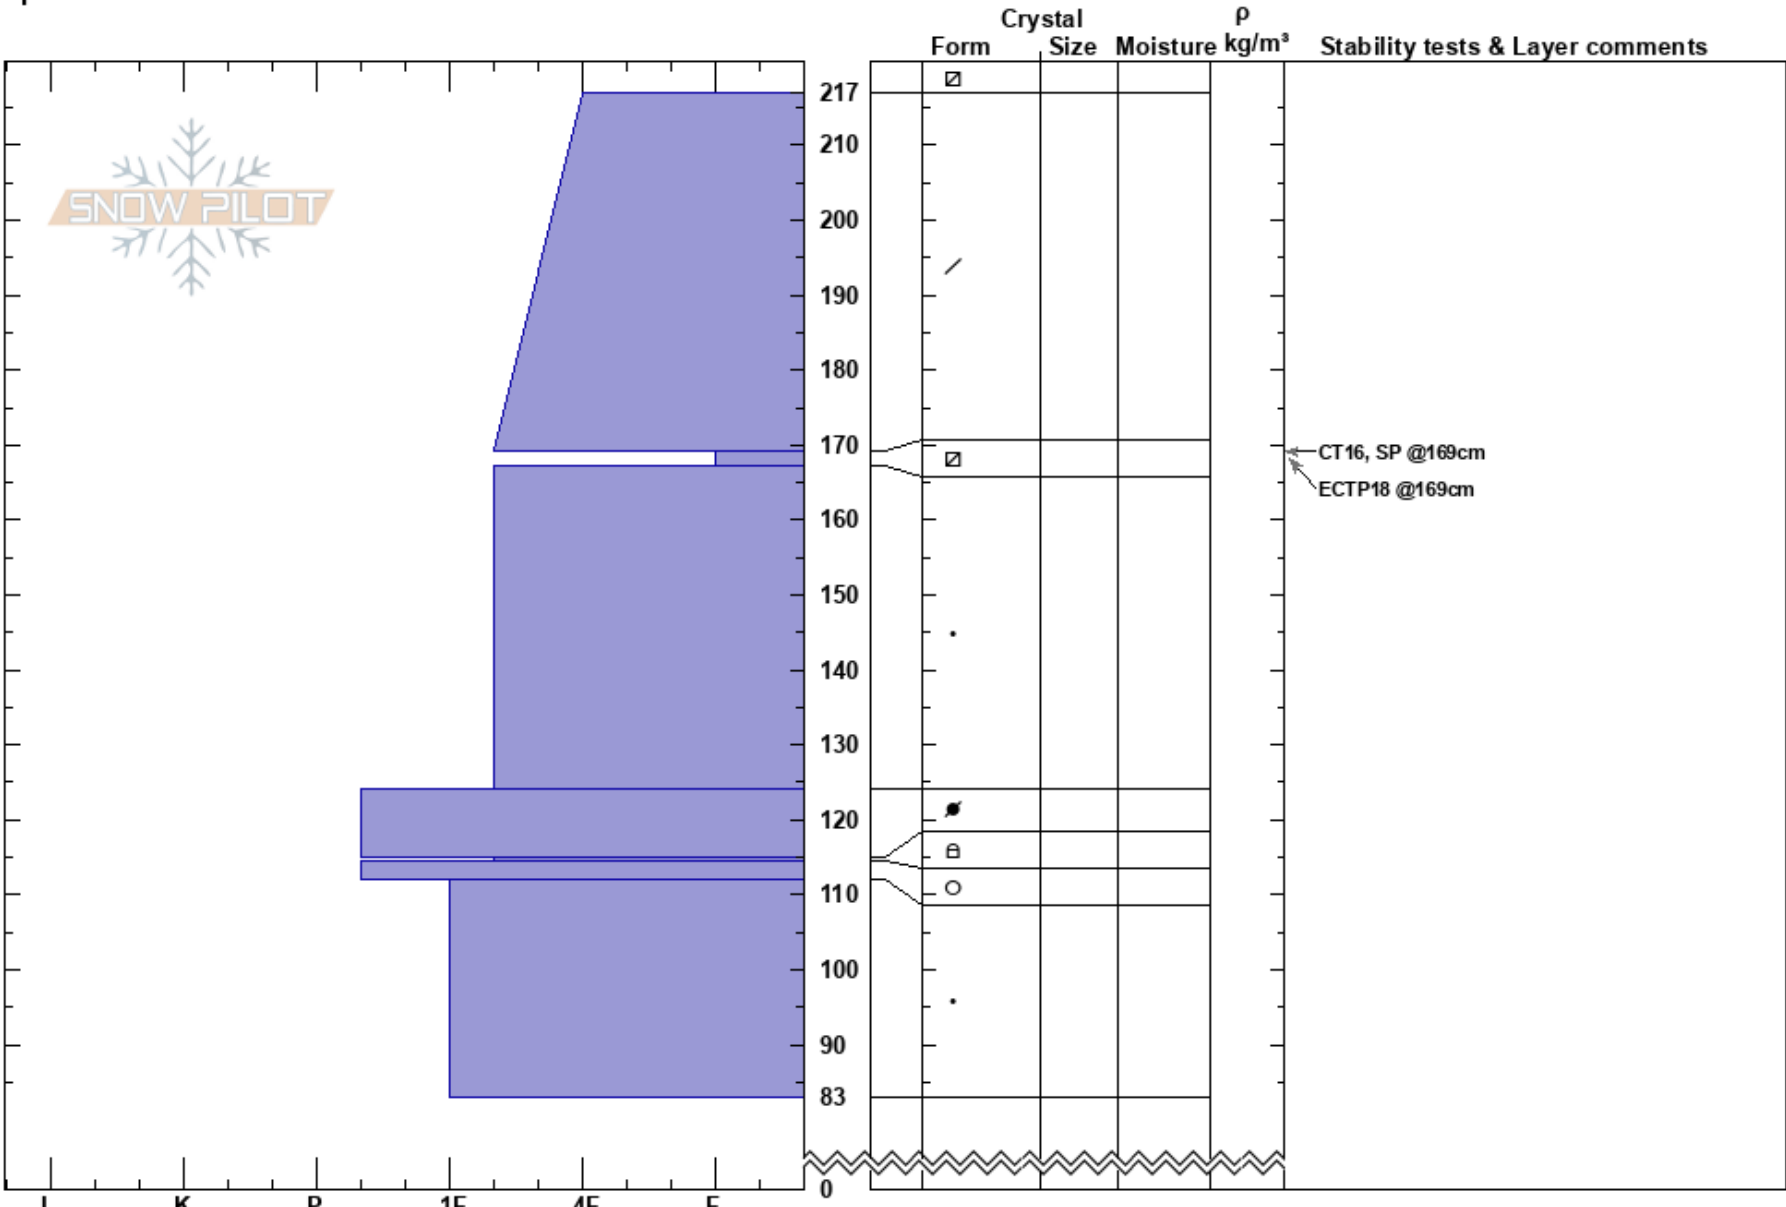

Easterly NTL RMP Feb21
 San Juan Range
 CO
 Elevation: 11640 ft
 Aspect: E
 Specifics:

Amy Pertuz
 02/20/2023 - 10:00am
 Co-ord: 37.89730N, -107.72007W
 Slope Angle: 27°
 Wind Loading: previous

Stability:
 Air Temperature: 23°C
 Sky Cover: FEW
 Precipitation: NO
 Wind: W Moderate

HS:217
 PF: 50 169-167cm: Problematic layer
 PS: 20

Notes: