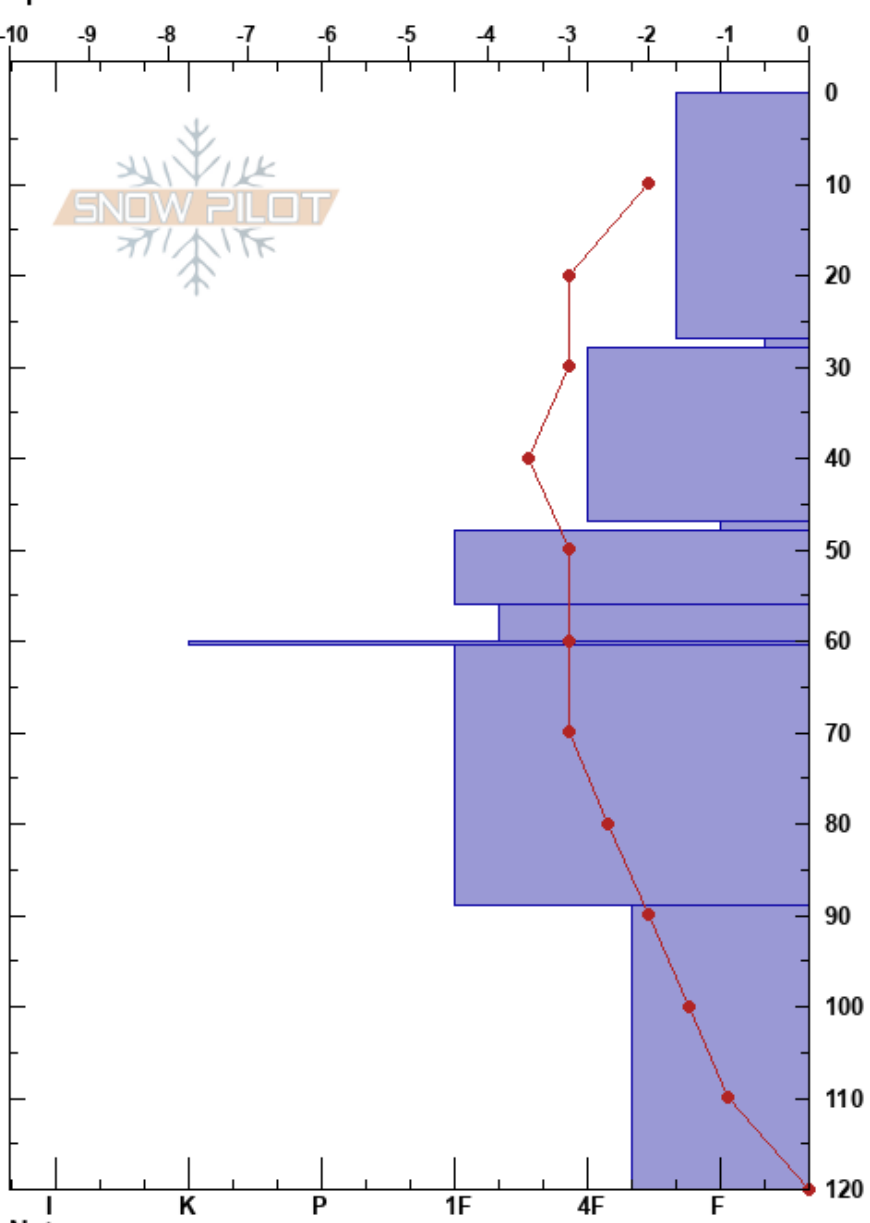

LittleAlps1
 Elkhorns
 OR
 Elevation: 6700 ft
 Aspect: N
 Specifics:

Sarah Jakober
 02/20/2023 - 12:00pm
 Co-ord: 44.96712N, -118.17678W
 Slope Angle: 25°
 Wind Loading: yes

Stability: Poor
 Air Temperature: 1°C
 Sky Cover: X
 Precipitation: RL
 Wind: NW Moderate

HS: 120
 PF: 30 27-28cm: Problematic layer
 PS: 10

Form	Crystal		ρ kg/m ³	Stability tests & Layer comments
	Size	Moisture		
=				
•	1-2			
∨	4-6			← ECTP13 @27cm ← CT17, SP @27cm
•	0.5-1			
∨	2-6			
⊖	0.5-2			
⊙⊙				
■				
⊖	2			
□ (A)	2 (4)			← CT21, SC @120cm