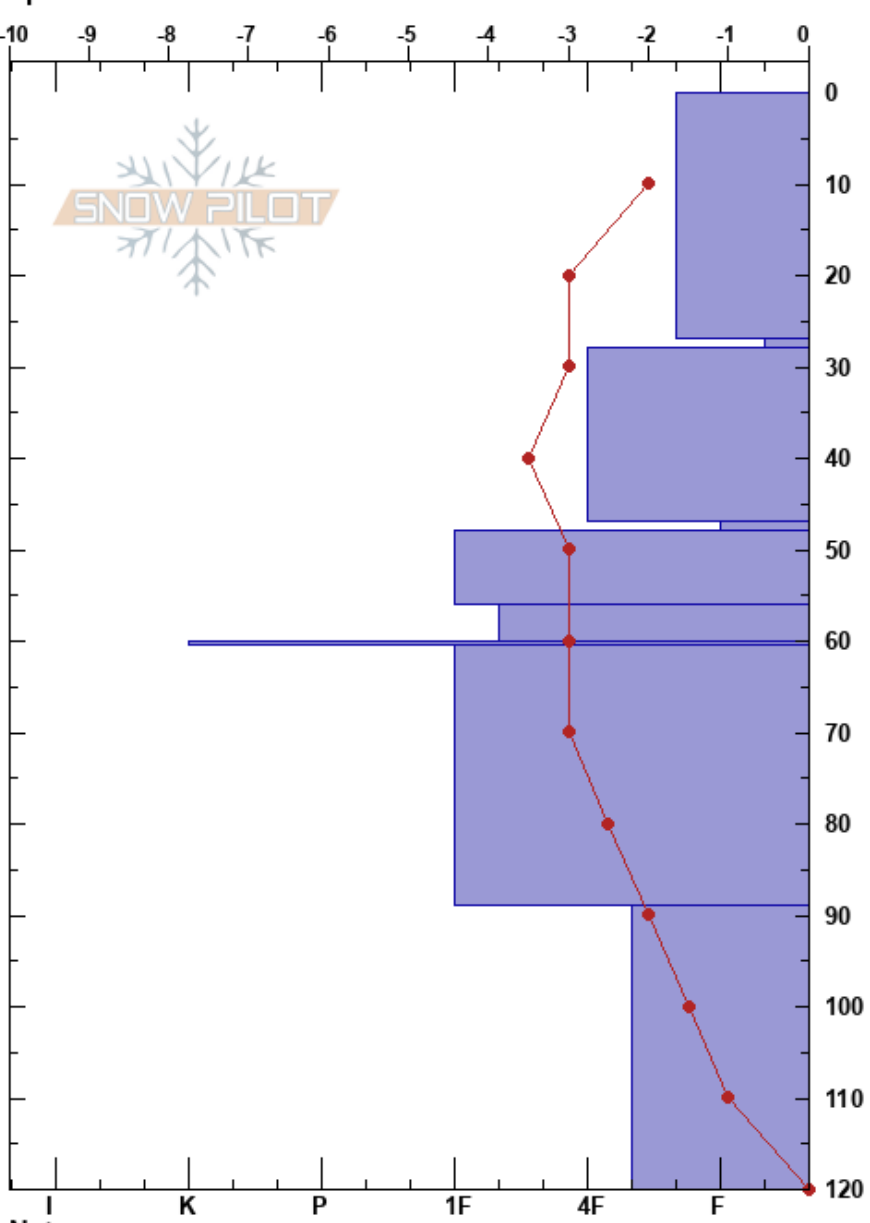

LittleAlps1
 Elkhorns
 OR
 Elevation: 6700 ft
 Aspect: N
 Specifics:

Sarah Jakober
 02/20/2023 - 12:00pm
 Co-ord: 44.96712N, -118.17678W
 Slope Angle: 25°
 Wind Loading: yes

Stability: Poor
 Air Temperature: 1°C
 Sky Cover: X
 Precipitation: RL
 Wind: NW Moderate

HS: 120
 PF: 30 27-28cm: Problematic layer
 PS: 10

Form	Crystal Size	Moisture	ρ kg/m ³	Stability tests & Layer comments
=				
•	1-2			
∨	4-6			← ECTP13 @27cm ← CT17, SP @27cm
•	0.5-1			
∨	2-6			
⊖	0.5-2			
⊙				
■				
⊖	2			
□ (A)	2 (4)			← CT21, SC @120cm