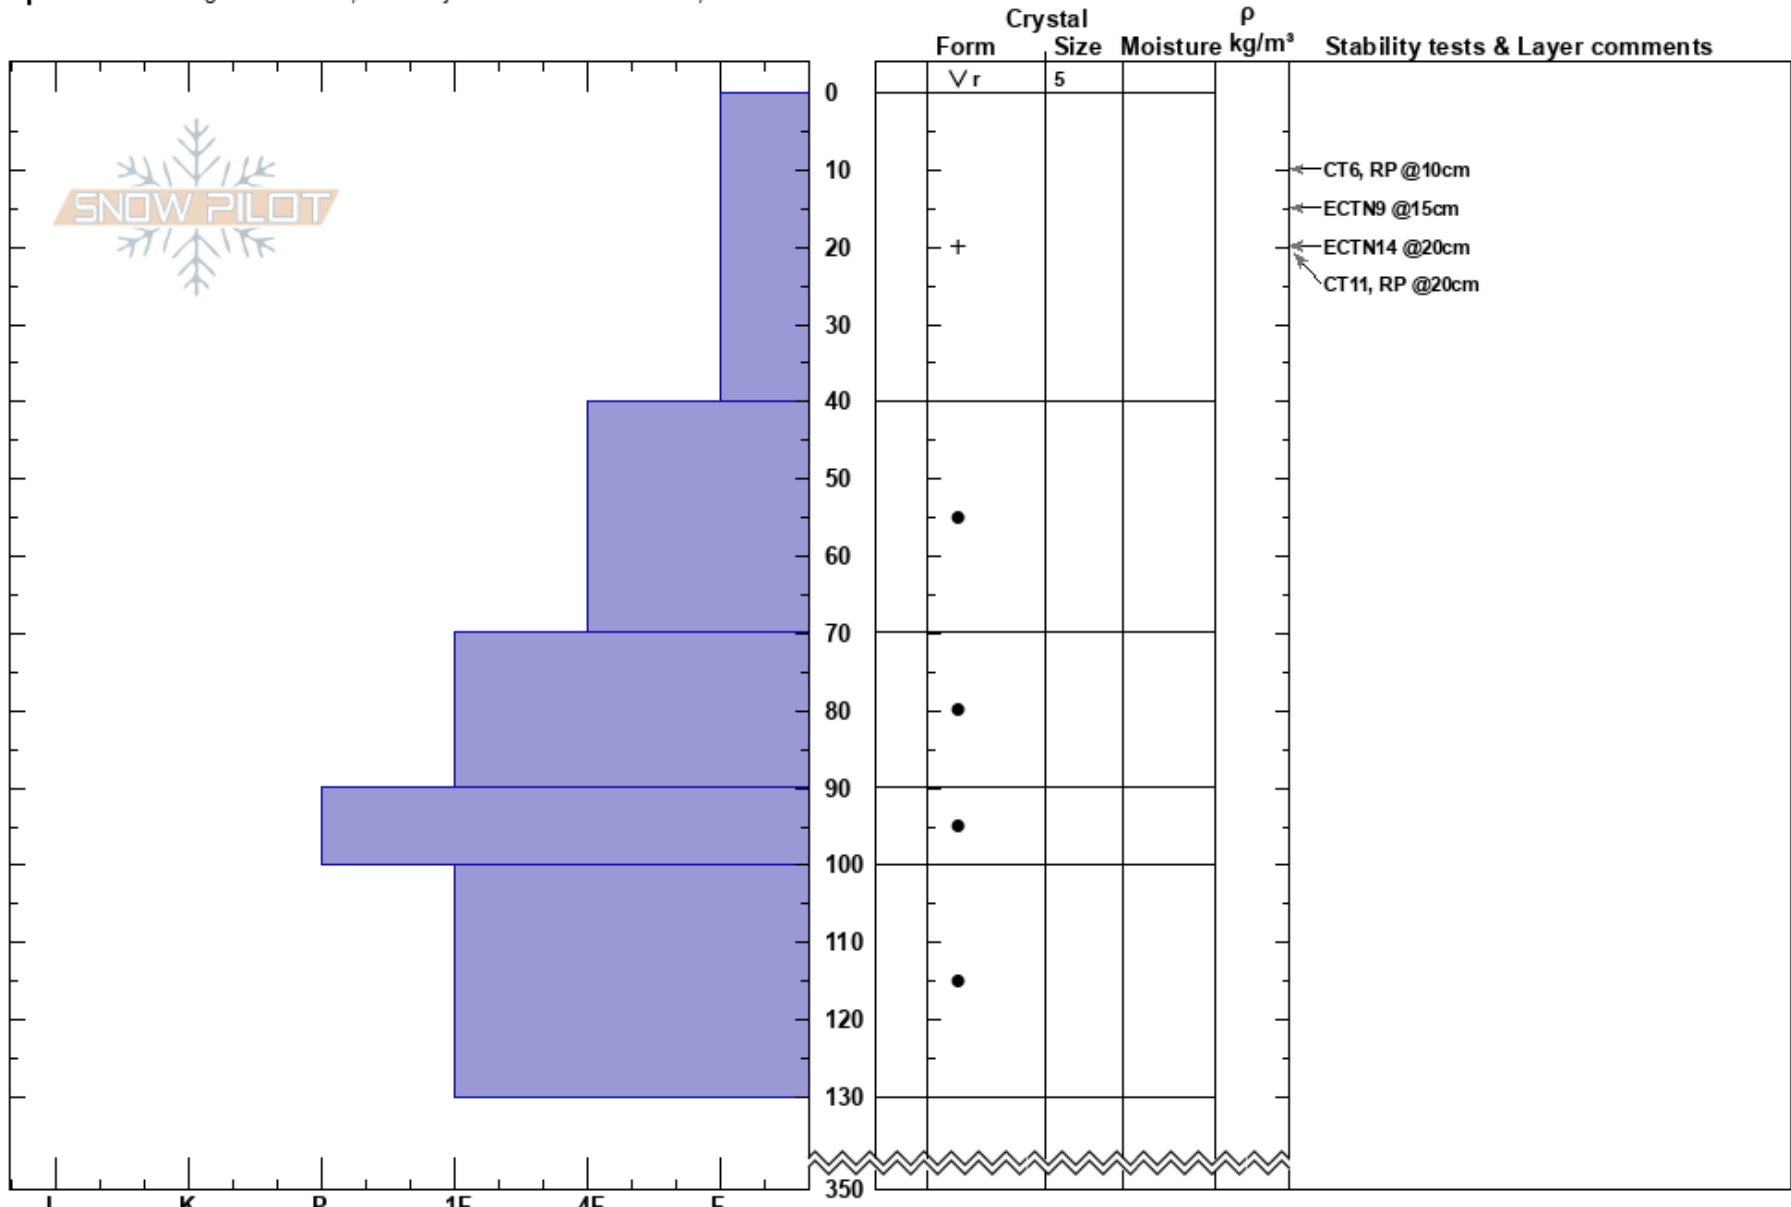

Aly Roll Right
Chugach Range
AK
Elevation: 3200 ft
Aspect: W

Adam Smith
02/20/2023 - 12:39pm
Co-ord: 60.95804N, -149.06352W
Slope Angle: 35°
Wind Loading:

Stability: Good
Air Temperature: 16°F
Sky Cover: CLR
Precipitation: NO
Wind: S Calm

HS:350
Layer Notes:
0-40cm: Problematic layer

Specifics: Pit dug in a Ski Area; Pit is adjacent to avalanche: flank;

Notes: