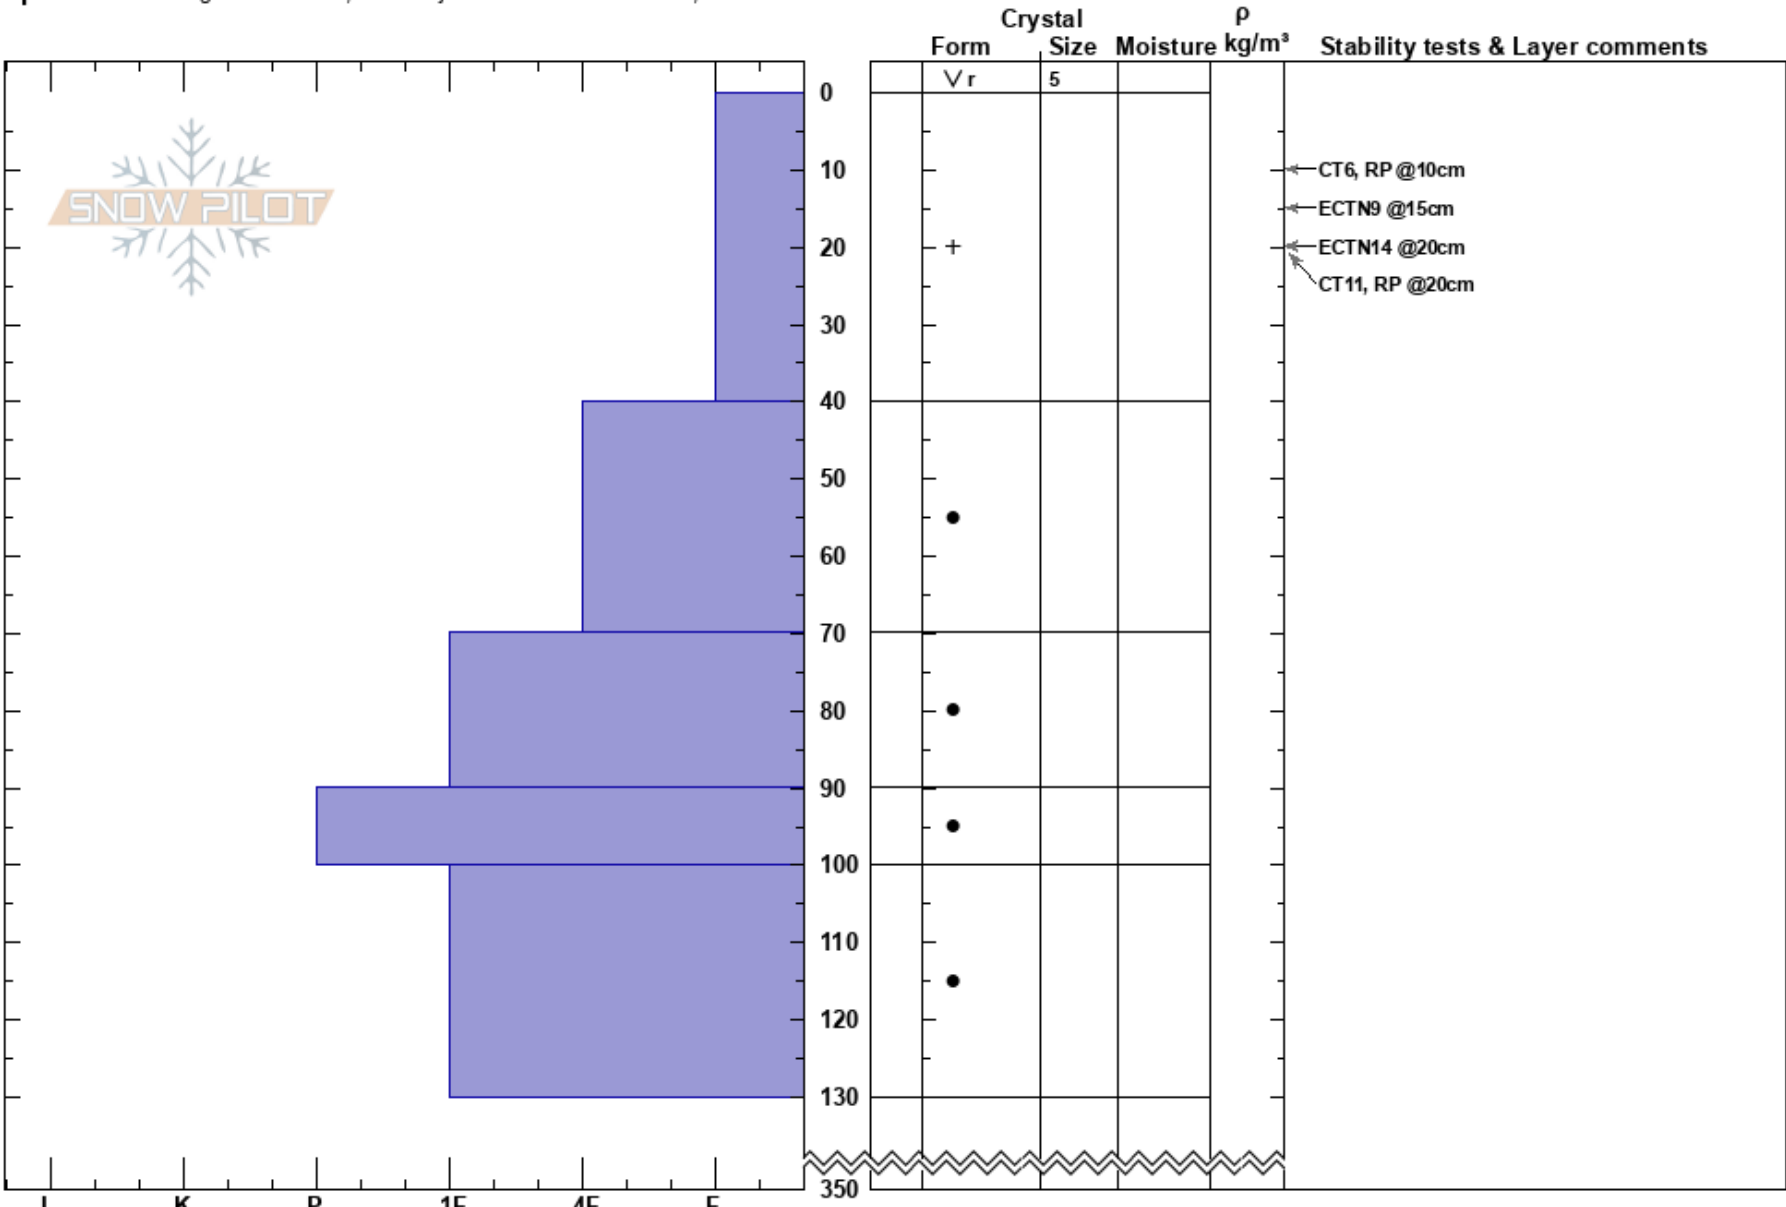

Aly Roll Right
 Chugach Range
 AK
 Elevation: 3200 ft
 Aspect: W
 Specifics: Pit dug in a Ski Area; Pit is adjacent to avalanche: flank;

Adam Smith
 02/20/2023 - 12:39pm
 Co-ord: 60.95804N, -149.06352W
 Slope Angle: 35°
 Wind Loading:

Stability: Good
 Air Temperature: 16°F
 Sky Cover: CLR
 Precipitation: NO
 Wind: S Calm
 HS:350
 Layer Notes:
 0-40cm: Problematic layer

Notes: