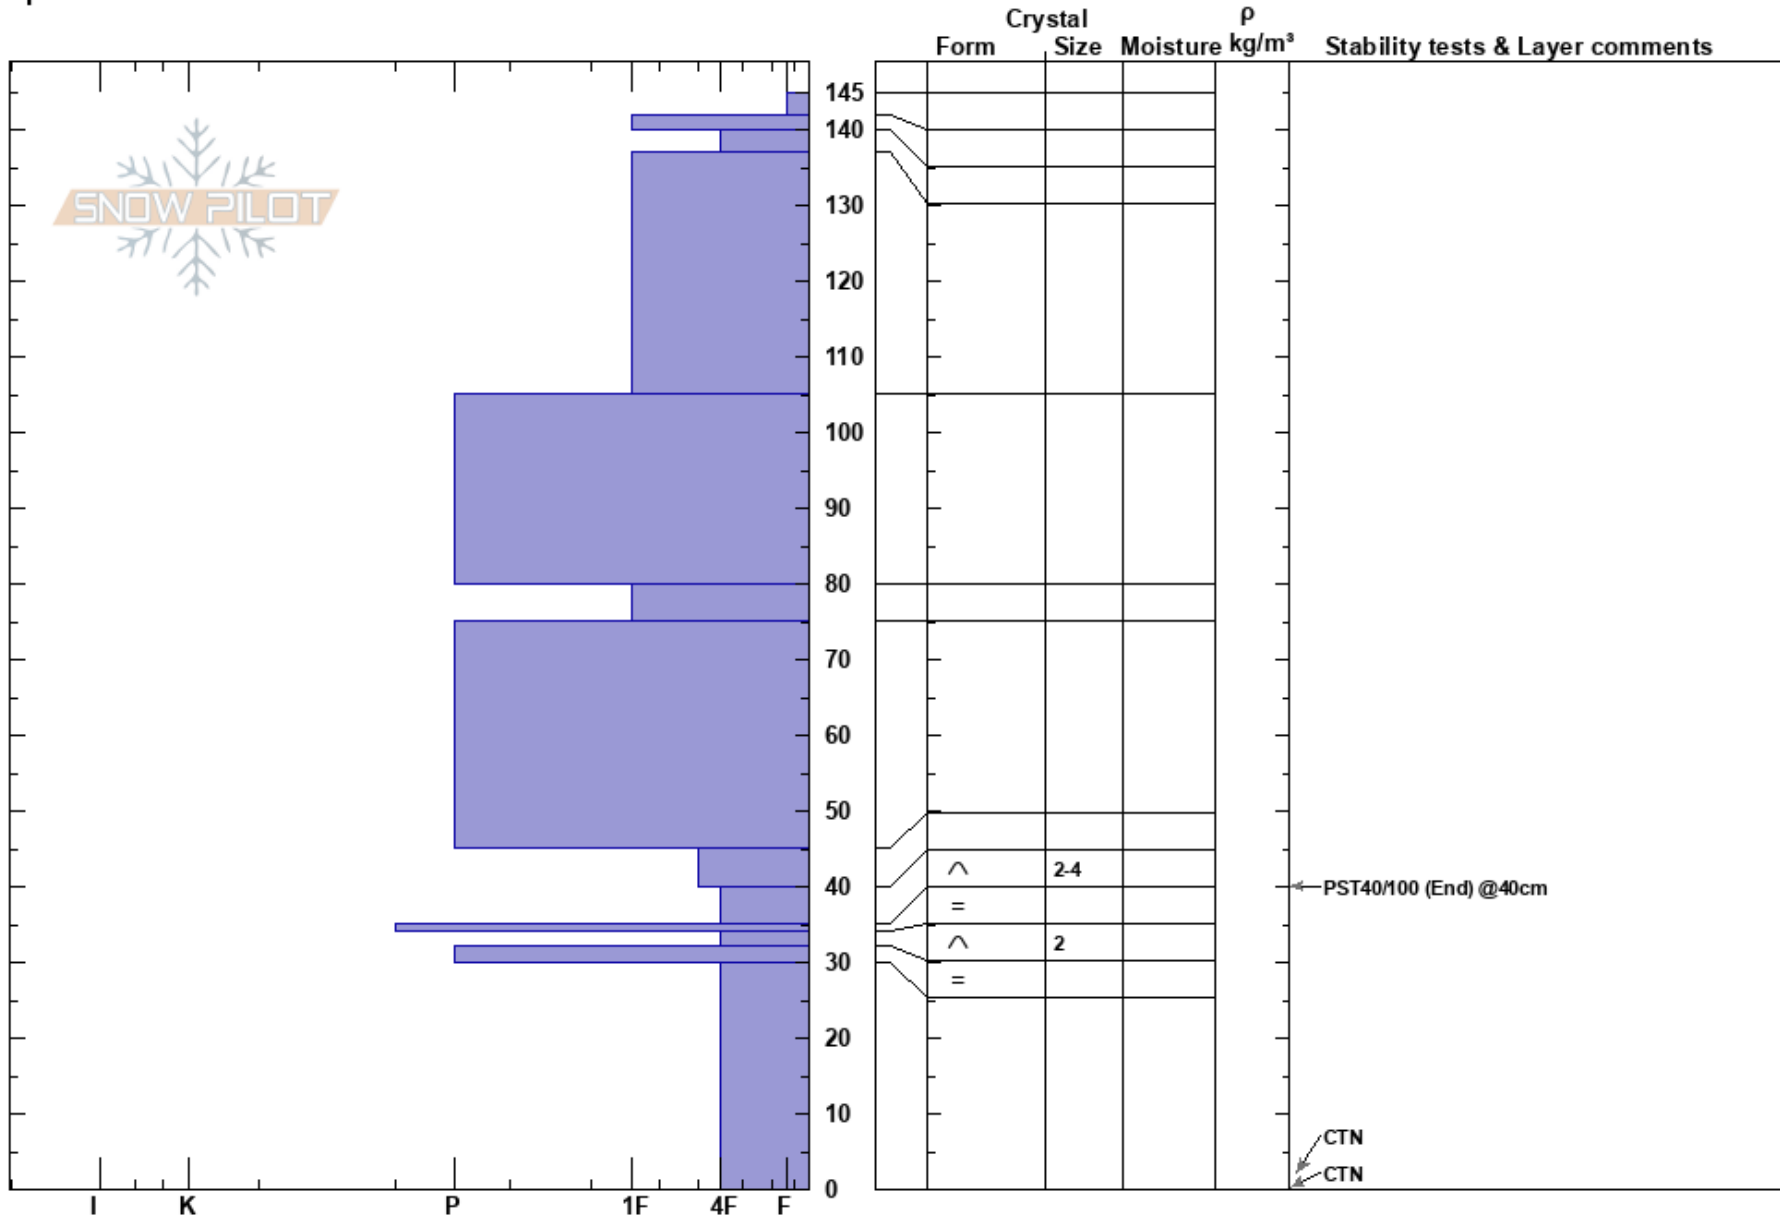

Mt. Tiegel Shoulder  
 Chugach Range  
 AK  
 Elevation: 3500 ft  
 Aspect: E  
 Specifics:

kyle sobek  
 02/16/2023 - 2:00pm  
 Co-ord: 61.32360N, -145.34453W  
 Slope Angle: 20°  
 Wind Loading: yes

Stability:  
 Air Temperature:  
 Sky Cover: OVC  
 Precipitation: S2  
 Wind: S Moderate

HS: 145  
 Layer Notes:  
 40-35cm: Problematic layer

**Notes:** Very strong bridging over the rounding depth hoar. Would take a large load or a thin spot in the snowpack to trigger a large, full depth avalanche.